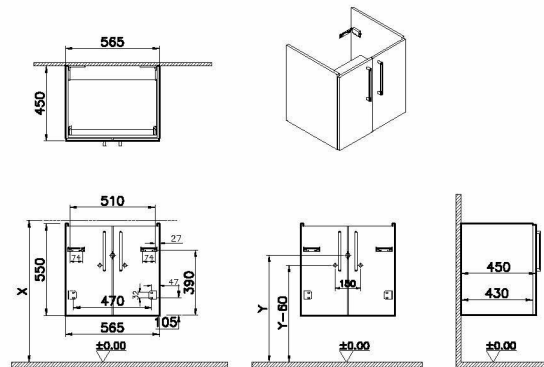

Name	Root Flat Washbasin Unit
Collection	Root Flat
Depth	46 cm
Finish-Body	MDF
Finish-Front	PET
Grip	Chrome Bar Handle
Washbasin Type	without washbasin
Designer	VitrA Design Team
Colour	Matt dark blue
Width	60 cm

Product Code: 67878

Description

60cm, compact, Matt Dark Blue, with doors

VitrA reserves the right to make changes in products and technical details without prior notice.

All drawings contain the necessary measurements which are subject to standard tolerances. For exact measurements, in particular for customized installation scenarios, it can only be taken from the finished ceramic product.