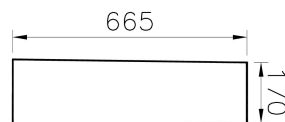

| | |
|------------|-------------------------|
| Name | Zentrum Column Pedestal |
| Collection | Zentrum |
| Colour | White |

Product Code: 6408L003-0156

Description

White

VitrA reserves the right to make changes in products and technical details without prior notice.

All drawings contain the necessary measurements which are subject to standard tolerances. For exact measurements, in particular for customized installation scenarios, it can only be taken from the finished ceramic product.