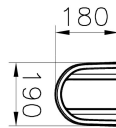

| | |
|------------|-------------------------|
| Name | Zentrum Column Pedestal |
| Collection | Zentrum |
| Colour | White |

Product Code: 6408L003-0156

Description

White

VitrA reserves the right to make changes in products and technical details without prior notice.

All drawings contain the necessary measurements which are subject to standard tolerances. For exact measurements, in particular for customized installation scenarios, it can only be taken from the finished ceramic product.