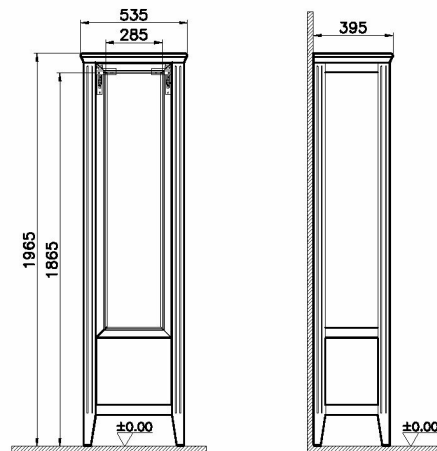

Name	Valarte Tall Unit
Collection	Valarte
Depth	40 cm
Finish-Front	Thermoform
Width	55 cm
Guarantee	2 Years
Door Hinge Position	Left
Grip	Chrome
Assembly	Wall-Hung
Designer	VitrA Design Team
Colour	Matt White
Lighting	No
Finish-Body	Thermoform

Product Code: 62240

## Description

55 cm, Matte White, left

VitrA reserves the right to make changes in products and technical details without prior notice.

All drawings contain the necessary measurements which are subject to standard tolerances. For exact measurements, in particular for customized installation scenarios, it can only be taken from the finished ceramic product.