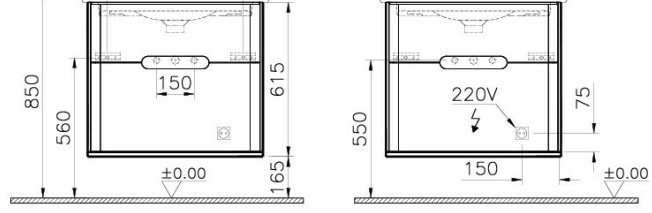

Name Sento Matt White Washbasin Unit - 80 cm

Collection	Sento
Height	62
Width	70
Depth	45
Colour	Matt white
Awards	Good Design
Awards	IF Design
Designer	Pentagon
Assembly	Wall hung
Tap Hole Options	1 Faucet Hole
Soft close	Yes
Certificate	CE
Grip	No handle
Washbasin Type	Ceramic vanity
Guarantee	2 year
Lighting type	Ambiance LED
Lighting	Yes
Finish-Body	PVC
Finish-Front	PVC
Tap Hole Position	Middle
Washbasin colour	White
Syphon	Syphon Not Included
Finish	PVC
Code Of Basin Included	5947B003-0001
Brand	VitrA
Kelvin	3000K
LED IP	IP44
Led Switch	Motion sensor
Energy Label	G
Watt	4 W
Body Colour	Matte White
Driver IP	IP67
Syphon Cut-Out	No
Number of Doors	2

## Description

80 cm, Matt White, including Washbasin

---

VitrA reserves the right to make changes in products and technical details without prior notice.

All drawings contain the necessary measurements which are subject to standard tolerances. For exact measurements, in particular for customized installation scenarios, it can only be taken from the finished ceramic product.