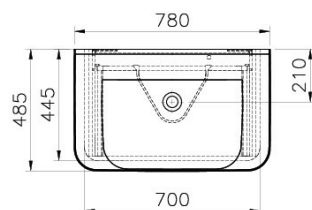

Name Sento Matt White Washbasin Unit - 80 cm

Collection	Sento
Height	62
Width	70
Depth	45
Colour	Matt white
Awards	Good Design
Awards	IF Design
Designer	Pentagon
Assembly	Wall hung
Tap Hole Options	1 Faucet Hole
Soft close	Yes
Certificate	CE
Grip	No handle
Washbasin Type	Ceramic vanity
Guarantee	2 year
Lighting type	Ambiance LED
Lighting	Yes
Finish-Body	PVC
Finish-Front	PVC
Tap Hole Position	Middle
Washbasin colour	White
Syphon	Syphon Not Included
Finish	PVC
Code Of Basin Included	5947B003-0001
Brand	VitrA
Kelvin	3000K
LED IP	IP44
Led Switch	Motion sensor
Energy Label	G
Watt	4 W
Body Colour	Matte White
Driver IP	IP67
Syphon Cut-Out	No
Number of Doors	2

## Description

80 cm, Matt White, including Washbasin

---

VitrA reserves the right to make changes in products and technical details without prior notice.

All drawings contain the necessary measurements which are subject to standard tolerances. For exact measurements, in particular for customized installation scenarios, it can only be taken from the finished ceramic product.