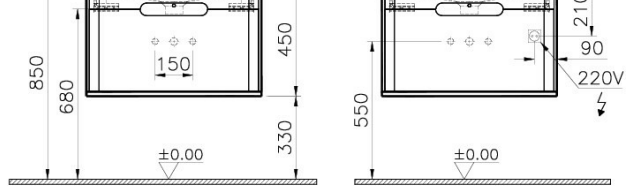

Name Sento Matt White Washbasin Unit - 80 cm

Collection	Sento
Height	520
Width	780
Depth	485
Colour	Matt white
Awards	Good Design
Awards	IF Design
Designer	Pentagon
Assembly	Wall hung
Tap Hole Options	1 Faucet Hole
Soft close	Yes
Certificate	CE
Grip	No handle
Washbasin Type	Ceramic vanity
Guarantee	2 year
Lighting type	Ambiance LED
Lighting	Yes
Finish-Body	PVC
Finish-Front	PVC
Tap Hole Position	Middle
Washbasin colour	White
Syphon	Syphon Not Included
Finish	PVC
Code Of Basin Included	5947B003-0001
Brand	VitrA
Kelvin	3000K
LED IP	IP44
Led Switch	Motion sensor
Energy Label	G
Watt	4
Body Colour	Matte White
Driver IP	IP67
Syphon Cut-Out	No
Number of Doors	2

## Description

80 cm, Matt White, including Washbasin

---

VitrA reserves the right to make changes in products and technical details without prior notice.

All drawings contain the necessary measurements which are subject to standard tolerances. For exact measurements, in particular for customized installation scenarios, it can only be taken from the finished ceramic product.