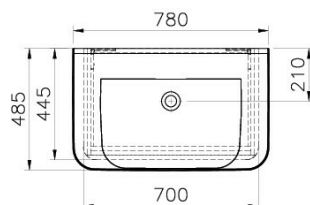

Name Sento Matt White Washbasin Unit - 80 cm

Collection	Sento
Height	520
Width	780
Depth	485
Colour	Matt white
Awards	Good Design
Awards	IF Design
Designer	Pentagon
Assembly	Wall hung
Tap Hole Options	1 Faucet Hole
Soft close	Yes
Certificate	CE
Grip	No handle
Washbasin Type	Ceramic vanity
Guarantee	2 year
Lighting type	Ambiance LED
Lighting	Yes
Finish-Body	PVC
Finish-Front	PVC
Tap Hole Position	Middle
Washbasin colour	White
Syphon	Syphon Not Included
Finish	PVC
Code Of Basin Included	5947B003-0001
Brand	VitrA
Kelvin	3000K
LED IP	IP44
Led Switch	Motion sensor
Energy Label	G
Watt	4
Body Colour	Matte White
Driver IP	IP67
Syphon Cut-Out	No
Number of Doors	2

## Description

80 cm, Matt White, including Washbasin

---

VitrA reserves the right to make changes in products and technical details without prior notice.

All drawings contain the necessary measurements which are subject to standard tolerances. For exact measurements, in particular for customized installation scenarios, it can only be taken from the finished ceramic product.