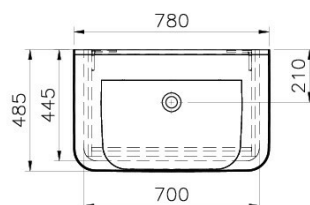

Name Sento Matt White Washbasin Unit - 80 cm

Collection	Sento
Height	62
Width	70
Depth	45
Colour	Matt white
Awards	Good Design
Awards	IF Design
Designer	Pentagon
Assembly	Wall hung
Tap Hole Options	1 Faucet Hole
Soft close	Yes
Grip	No handle
Washbasin Type	Ceramic vanity
Guarantee	2 year
Lighting type	Ambiance LED
Lighting	Yes
Finish-Body	PVC
Finish-Front	PVC
Tap Hole Position	Middle
Washbasin colour	White
Syphon	Syphon Not Included
Finish	PVC
Code Of Basin Included	5947B003-0001
Brand	VitrA
Kelvin	3000K
LED IP	IP44
Led Switch	Motion sensor
Energy Label	G
Watt	4
Body Colour	Matte White
Driver IP	IP67
Syphon Cut-Out	No
Number of Doors	2

Product Code: 60785

Description

80 cm, Matt White, including Washbasin

VitrA reserves the right to make changes in products and technical details without prior notice.

All drawings contain the necessary measurements which are subject to standard tolerances. For exact measurements, in particular for customized installation scenarios, it can only be taken from the finished ceramic product.