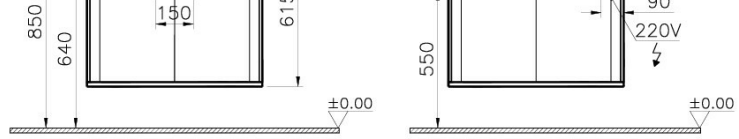

Name Sento Matt White Washbasin Unit - 80 cm

Collection	Sento
Height	62
Width	70
Depth	45
Colour	Matt white
Awards	Good Design
Awards	IF Design
Designer	Pentagon
Assembly	Wall hung
Tap Hole Options	1 Faucet Hole
Soft close	Yes
Grip	No handle
Washbasin Type	Ceramic vanity
Guarantee	2 year
Lighting type	Ambiance LED
Lighting	Yes
Finish-Body	PVC
Finish-Front	PVC
Tap Hole Position	Middle
Washbasin colour	White
Syphon	Syphon Not Included
Finish	PVC
Code Of Basin Included	5947B003-0001
Brand	VitrA
Kelvin	3000K
LED IP	IP44
Led Switch	Motion sensor
Energy Label	G
Watt	4
Body Colour	Matte White
Driver IP	IP67
Syphon Cut-Out	No
Number of Doors	2

Product Code: 60785

Description

80 cm, Matt White, including Washbasin

VitrA reserves the right to make changes in products and technical details without prior notice.

All drawings contain the necessary measurements which are subject to standard tolerances. For exact measurements, in particular for customized installation scenarios, it can only be taken from the finished ceramic product.