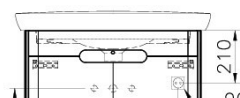

Name Sento Matt White Washbasin Unit - 80 cm

Collection	Sento
Height	62
Width	70
Depth	45
Colour	Matt white
Awards	Good Design
Awards	IF Design
Designer	Pentagon
Assembly	Wall hung
Tap Hole Options	1 Faucet Hole
Soft close	Yes
Grip	No handle
Washbasin Type	Ceramic vanity
Guarantee	2 year
Lighting type	Ambiance LED
Lighting	Yes
Finish-Body	PVC
Finish-Front	PVC
Tap Hole Position	Middle
Washbasin colour	White
Syphon	Syphon Not Included
Finish	PVC
Code Of Basin Included	5947B003-0001
Brand	VitrA
Kelvin	3000K
LED IP	IP44
Led Switch	Motion sensor
Energy Label	G
Watt	4
Body Colour	Matte White
Driver IP	IP67
Syphon Cut-Out	No
Number of Doors	2

Product Code: 60785

Description

80 cm, Matt White, including Washbasin

VitrA reserves the right to make changes in products and technical details without prior notice.

All drawings contain the necessary measurements which are subject to standard tolerances. For exact measurements, in particular for customized installation scenarios, it can only be taken from the finished ceramic product.