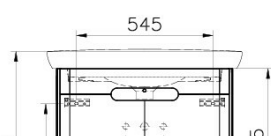

Name Sento Matt White Washbasin Unit - 80 cm

Collection	Sento
Height	62
Width	70
Depth	45
Colour	Matt white
Awards	Good Design
Awards	IF Design
Designer	Pentagon
Assembly	Wall hung
Tap Hole Options	1 Faucet Hole
Soft close	Yes
Grip	No handle
Washbasin Type	Ceramic vanity
Guarantee	2 year
Lighting type	Ambiance LED
Lighting	Yes
Finish-Body	PVC
Finish-Front	PVC
Tap Hole Position	Middle
Washbasin colour	White
Syphon	Syphon Not Included
Finish	PVC
Code Of Basin Included	5947B003-0001
Brand	VitrA
Kelvin	3000K
LED IP	IP44
Led Switch	Motion sensor
Energy Label	G
Watt	4
Body Colour	Matte White
Driver IP	IP67
Syphon Cut-Out	No
Number of Doors	2

Product Code: 60785

Description

80 cm, Matt White, including Washbasin

VitrA reserves the right to make changes in products and technical details without prior notice.

All drawings contain the necessary measurements which are subject to standard tolerances. For exact measurements, in particular for customized installation scenarios, it can only be taken from the finished ceramic product.