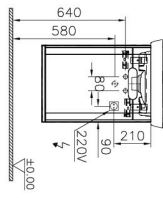

<b>Name</b>	<b>Sento Matt White Washbasin Unit - 50 cm</b>
<b>Collection</b>	Sento
<b>Height</b>	62
<b>Width</b>	44
<b>Depth</b>	34
<b>Colour</b>	Matt white
<b>Awards</b>	Good Design
<b>Awards</b>	IF Design
<b>Designer</b>	Pentagon
<b>Assembly</b>	Wall hung
<b>Tap Hole Options</b>	Right Tap Hole
<b>Soft close</b>	Yes
<b>Certificate</b>	CE
<b>Door Hinge Position</b>	Right
<b>Grip</b>	No handle
<b>Washbasin Type</b>	Ceramic vanity
<b>Guarantee</b>	2 year
<b>Lighting type</b>	Ambiance LED
<b>Lighting</b>	Yes
<b>Finish-Body</b>	PVC
<b>Finish-Front</b>	PVC
<b>Tap Hole Position</b>	Middle
<b>Washbasin colour</b>	White
<b>Syphon</b>	Syphon Not Included
<b>Finish</b>	PVC
<b>Code Of Basin Included</b>	5945B003-0029
<b>Brand</b>	VitrA
<b>Kelvin</b>	3000K
<b>LED IP</b>	IP44
<b>Led Switch</b>	Motion sensor
<b>Energy Label</b>	G
<b>Watt</b>	2,5
<b>Body Colour</b>	Matte White
<b>Driver IP</b>	IP67
<b>Syphon Cut-Out</b>	No
<b>Number of Doors</b>	1

## Description

50 cm, Matt White, including Washbasin

---

Vitra reserves the right to make changes in products and technical details without prior notice.

All drawings contain the necessary measurements which are subject to standard tolerances. For exact measurements, in particular for customized installation scenarios, it can only be taken from the finished ceramic product.