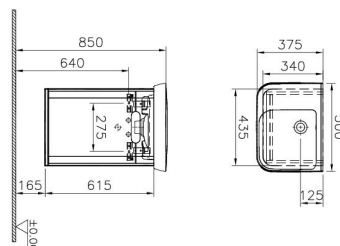

<b>Name</b>	<b>Sento Matt White Washbasin Unit - 50 cm</b>
<b>Collection</b>	Sento
<b>Height</b>	62
<b>Width</b>	44
<b>Depth</b>	34
<b>Colour</b>	Matt white
<b>Awards</b>	Good Design
<b>Awards</b>	IF Design
<b>Designer</b>	Pentagon
<b>Assembly</b>	Wall hung
<b>Tap Hole Options</b>	Right Tap Hole
<b>Soft close</b>	Yes
<b>Certificate</b>	CE
<b>Door Hinge Position</b>	Right
<b>Grip</b>	No handle
<b>Washbasin Type</b>	Ceramic vanity
<b>Guarantee</b>	2 year
<b>Lighting type</b>	Ambiance LED
<b>Lighting</b>	Yes
<b>Finish-Body</b>	PVC
<b>Finish-Front</b>	PVC
<b>Tap Hole Position</b>	Middle
<b>Washbasin colour</b>	White
<b>Syphon</b>	Syphon Not Included
<b>Finish</b>	PVC
<b>Code Of Basin Included</b>	5945B003-0029
<b>Brand</b>	VitrA
<b>Kelvin</b>	3000K
<b>LED IP</b>	IP44
<b>Led Switch</b>	Motion sensor
<b>Energy Label</b>	G
<b>Watt</b>	2,5
<b>Body Colour</b>	Matte White
<b>Driver IP</b>	IP67
<b>Syphon Cut-Out</b>	No
<b>Number of Doors</b>	1

## Description

50 cm, Matt White, including Washbasin

---

Vitra reserves the right to make changes in products and technical details without prior notice.

All drawings contain the necessary measurements which are subject to standard tolerances. For exact measurements, in particular for customized installation scenarios, it can only be taken from the finished ceramic product.