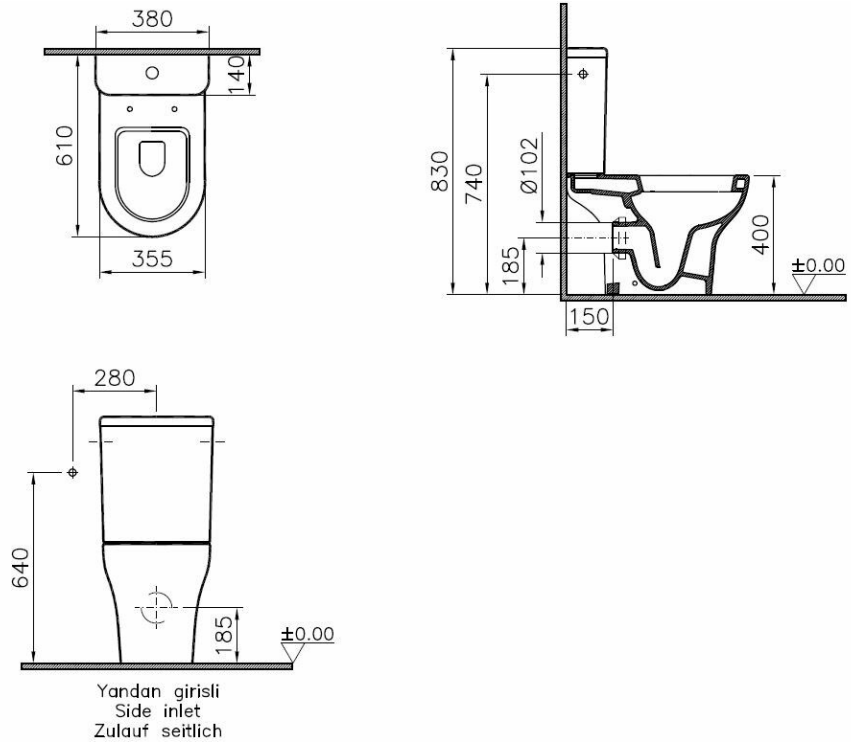

Name	Zentrum Close-Coupled WC
Collection	Zentrum
Designer	VitrA Design Team
Colour	White

Product Code: 5781L003-7200

Description

Without Bidet Function, 60cm, White

VitrA reserves the right to make changes in products and technical details without prior notice.

All drawings contain the necessary measurements which are subject to standard tolerances. For exact measurements, in particular for customized installation scenarios, it can only be taken from the finished ceramic product.