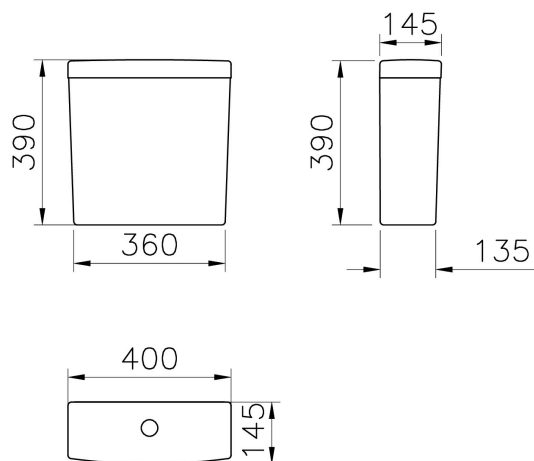

Name	Close-coupled cistern
Collection	S20

Product Code: 5514S003-5284

Description

VitrA reserves the right to make changes in products and technical details without prior notice.

All drawings contain the necessary measurements which are subject to standard tolerances. For exact measurements, in particular for customized installation scenarios, it can only be taken from the finished ceramic product.