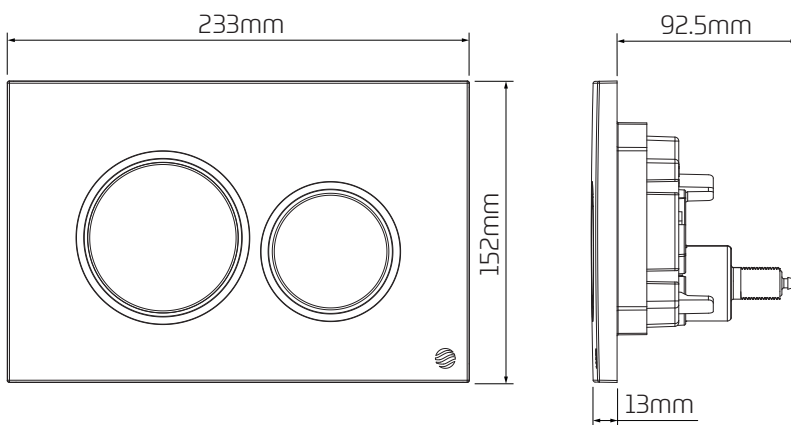

Technical Data

Operation	Pneumatic
Pneumatic Tube Length	750mm
Required Aperture	205mm x 116mm
Mounting Options	IPS Panelling, Furniture, Walls
Material	ABS
Code	372925

Applications

Designed for use with Dudley Vantage and Miniflo concealed cisterns and Illusion A and V wall hung sanitary ware frames.

Dimensional Data

Technical Data

Operation	Pneumatic
Pneumatic Tube Length	750mm
Required Aperture	205mm x 116mm
Mounting Options	IPS Panelling, Furniture, Walls
Material	ABS
Code	372924

Applications

Designed for use with Dudley Vantage and Miniflo concealed cisterns and Illusion A and V wall hung sanitary ware frames.

Dimensional Data

Technical Data

Operation	Pneumatic
Pneumatic Tube Length	750mm
Required Aperture	205mm x 116mm
Mounting Options	IPS Panelling, Furniture, Walls
Material	ABS
Code	372918

Applications

Designed for use with Dudley Vantage and Miniflo concealed cisterns and Illusion A and V wall hung sanitary ware frames.

Dimensional Data

Technical Data

Operation	Pneumatic
Pneumatic Tube Length	750mm
Required Aperture	205mm x 116mm
Mounting Options	IPS Panelling, Furniture, Walls
Material	ABS
Code	372919

Applications

Designed for use with Dudley Vantage and Miniflo concealed cisterns and Illusion A and V wall hung sanitary ware frames.