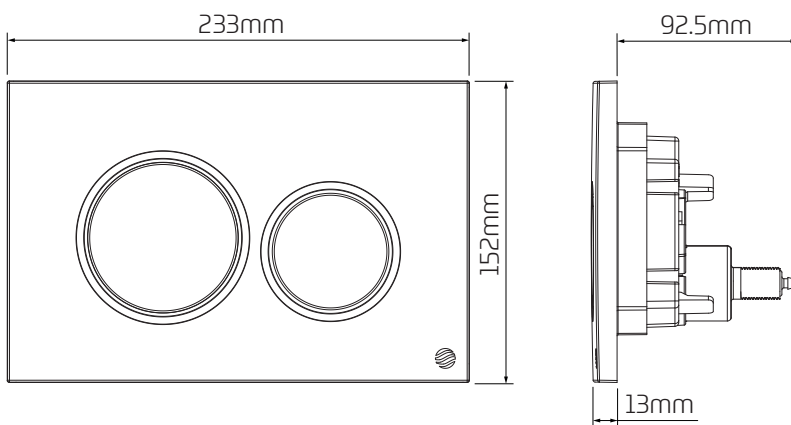

Water Saving

Dual flush operation for full and water saving reduced flush.

Features

- ~ Dual flush
- ~ Smooth pneumatic operation
- ~ Brass plated, brushed finish
- ~ Can be positioned up to 250mm away from the cistern
- ~ Available in other colours - please enquire.

Dimensional Data

Technical Data

Operation	Pneumatic
Pneumatic Tube Length	750mm
Required Aperture	205mm x 116mm
Mounting Options	IPS Panelling, Furniture, Walls
Material	ABS
Code	372924

Applications

Designed for use with Dudley Vantage and Miniflo concealed cisterns and Illusion A and V wall hung sanitary ware frames.

Dimensional Data

Technical Data

Operation	Pneumatic
Pneumatic Tube Length	750mm
Required Aperture	205mm x 116mm
Mounting Options	IPS Panelling, Furniture, Walls
Material	ABS
Code	373324

Applications

Designed for use with Dudley Vantage and Miniflo concealed cisterns and Illusion A and V wall hung sanitary ware frames.

Dimensional Data

Technical Data

Operation	Pneumatic
Pneumatic Tube Length	750mm
Required Aperture	205mm x 116mm
Mounting Options	IPS Panelling, Furniture, Walls
Material	ABS
Code	372918

Applications

Designed for use with Dudley Vantage and Miniflo concealed cisterns and Illusion A and V wall hung sanitary ware frames.