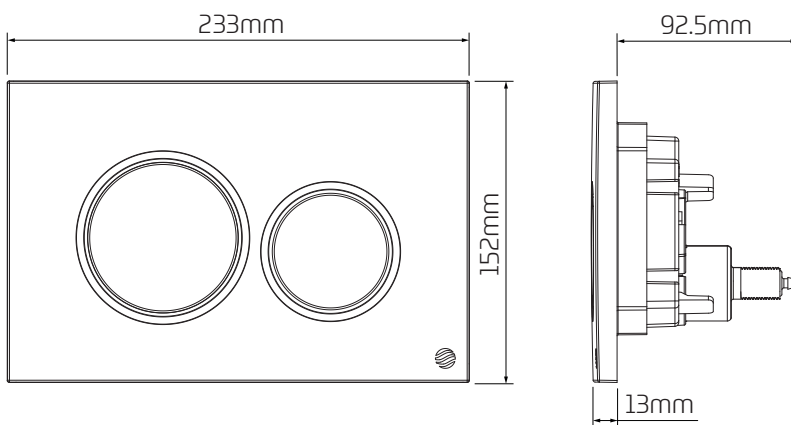

Dimensional Data

Technical Data

Operation	Pneumatic
Pneumatic Tube Length	750mm
Required Aperture	205mm x 116mm
Mounting Options	IPS Panelling, Furniture, Walls
Material	ABS
Code	372924

Applications

Designed for use with Dudley Vantage and Miniflo concealed cisterns and Illusion A and V wall hung sanitary ware frames.

Water Saving

Dual flush operation for full and water saving reduced flush.

Features

- ~ Dual flush
- ~ Smooth pneumatic operation
- ~ Soft Touch Grey finish
- ~ Can be positioned up to 250mm away from the cistern
- ~ Available in other colours - please enquire.

Dimensional Data

Technical Data

Operation	Pneumatic
Pneumatic Tube Length	750mm
Required Aperture	205mm x 116mm
Mounting Options	IPS Panelling, Furniture, Walls
Material	ABS
Code	373324

Applications

Designed for use with Dudley Vantage and Miniflo concealed cisterns and Illusion A and V wall hung sanitary ware frames.

Dimensional Data

Technical Data

Operation	Pneumatic
Pneumatic Tube Length	750mm
Required Aperture	205mm x 116mm
Mounting Options	IPS Panelling, Furniture, Walls
Material	ABS
Code	372918

Applications

Designed for use with Dudley Vantage and Miniflo concealed cisterns and Illusion A and V wall hung sanitary ware frames.