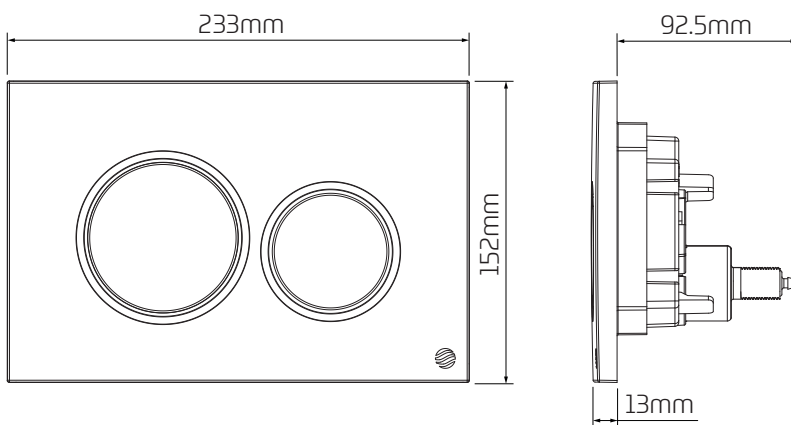

Dimensional Data

Technical Data

Operation	Pneumatic
Pneumatic Tube Length	750mm
Required Aperture	205mm x 116mm
Mounting Options	IPS Panelling, Furniture, Walls
Material	ABS
Code	373324

Applications

Designed for use with Dudley Vantage and Miniflo concealed cisterns and Illusion A and V wall hung sanitary ware frames.

Water Saving

Dual flush operation for full and water saving reduced flush.

Features

- ~ Dual flush
- ~ Smooth pneumatic operation
- ~ Matt Black finish
- ~ Can be positioned up to 250mm away from the cistern
- ~ Available in other colours - please enquire.

Dimensional Data

Technical Data

Operation	Pneumatic
Pneumatic Tube Length	750mm
Required Aperture	205mm x 116mm
Mounting Options	IPS Panelling, Furniture, Walls
Material	ABS
Code	372918

Applications

Designed for use with Dudley Vantage and Miniflo concealed cisterns and Illusion A and V wall hung sanitary ware frames.

Dimensional Data

Technical Data

Operation	Pneumatic
Pneumatic Tube Length	750mm
Required Aperture	205mm x 116mm
Mounting Options	IPS Panelling, Furniture, Walls
Material	ABS
Code	372919

Applications

Designed for use with Dudley Vantage and Miniflo concealed cisterns and Illusion A and V wall hung sanitary ware frames.