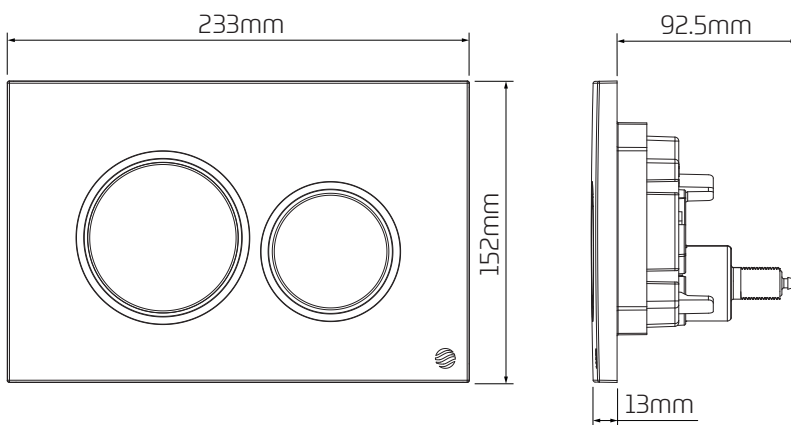

Dimensional Data

Technical Data

Operation	Pneumatic
Pneumatic Tube Length	750mm
Required Aperture	205mm x 116mm
Mounting Options	IPS Panelling, Furniture, Walls
Material	ABS
Code	372918

Applications

Designed for use with Dudley Vantage and Miniflo concealed cisterns and Illusion A and V wall hung sanitary ware frames.

Dimensional Data

Technical Data

Operation	Pneumatic
Pneumatic Tube Length	750mm
Required Aperture	205mm x 116mm
Mounting Options	IPS Panelling, Furniture, Walls
Material	ABS
Code	372919

Applications

Designed for use with Dudley Vantage and Miniflo concealed cisterns and Illusion A and V wall hung sanitary ware frames.

Water Saving

Dual flush operation for full and water saving reduced flush.

Features

- ~ Dual flush
- ~ Smooth pneumatic operation
- ~ Chrome plated finish
- ~ Can be positioned up to 250mm away from the cistern
- ~ Available in other colours - please enquire.

Dimensional Data

Technical Data

Operation	Pneumatic
Pneumatic Tube Length	750mm
Required Aperture	205mm x 116mm
Mounting Options	IPS Panelling, Furniture, Walls
Material	ABS
Code	372565