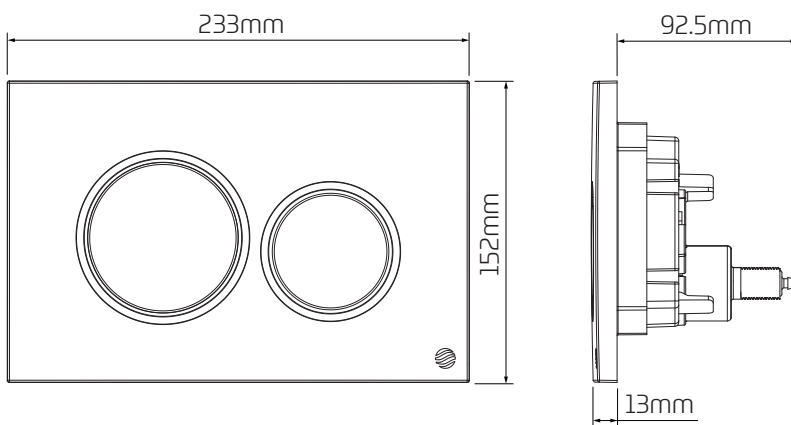

Dimensional Data

Technical Data

Operation	Pneumatic
Pneumatic Tube Length	750mm
Required Aperture	205mm x 116mm
Mounting Options	IPS Panelling, Furniture, Walls
Material	ABS
Code	372918

Applications

Designed for use with Dudley Vantage and Miniflo concealed cisterns and Illusion A and V wall hung sanitary ware frames.

Water Saving

Dual flush operation for full and water saving reduced flush.

Features

- ~ Dual flush
- ~ Smooth pneumatic operation
- ~ Silver finish
- ~ Can be positioned up to 250mm away from the cistern
- ~ Available in other colours - please enquire.

Dimensional Data

Technical Data

Operation	Pneumatic
Pneumatic Tube Length	750mm
Required Aperture	205mm x 116mm
Mounting Options	IPS Panelling, Furniture, Walls
Material	ABS
Code	372919

Applications

Designed for use with Dudley Vantage and Miniflo concealed cisterns and Illusion A and V wall hung sanitary ware frames.

Dimensional Data

Technical Data

Operation	Pneumatic
Pneumatic Tube Length	750mm
Required Aperture	205mm x 116mm
Mounting Options	IPS Panelling, Furniture, Walls
Material	ABS
Code	372565