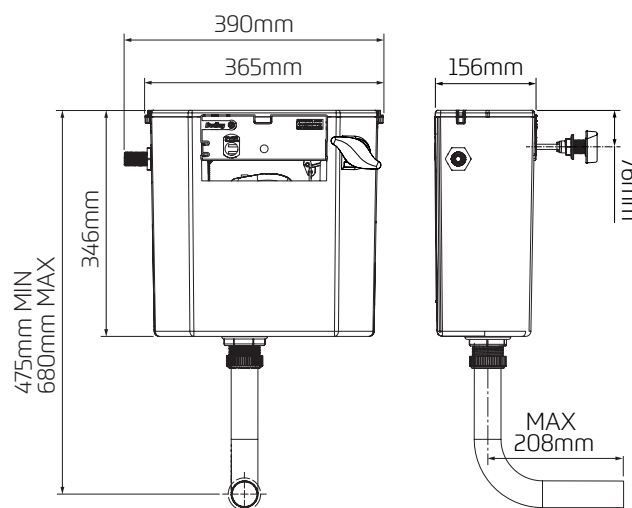

#### Applications

- ~ Front access serviceable cistern fitted with the Dudley Turbo Edge syphon.
- ~ Designed for use with WC furniture and IPS panelling. (Min. internal furniture size H838mm, W464mm, D183mm)
- ~ Suitable for use with reputable brand WC toilet pans.

#### Water Saving

Excellent water saving with 6/4, 6/3 and 4/2.6 litre volume dual flush options.

The Dudley Turbo Edge syphon guarantees a leak free flush mechanism.

#### Dimensional Data

#### Technical Data

Material	High Density Polystyrene (PS)
Inlet	Dudley Hydroflo Compact: Side Inlet
Outlet	Dudley Turbo Edge Syphon
Flush Volume	Dual Flush 6/4, 6/3, 4/2.6 Litre