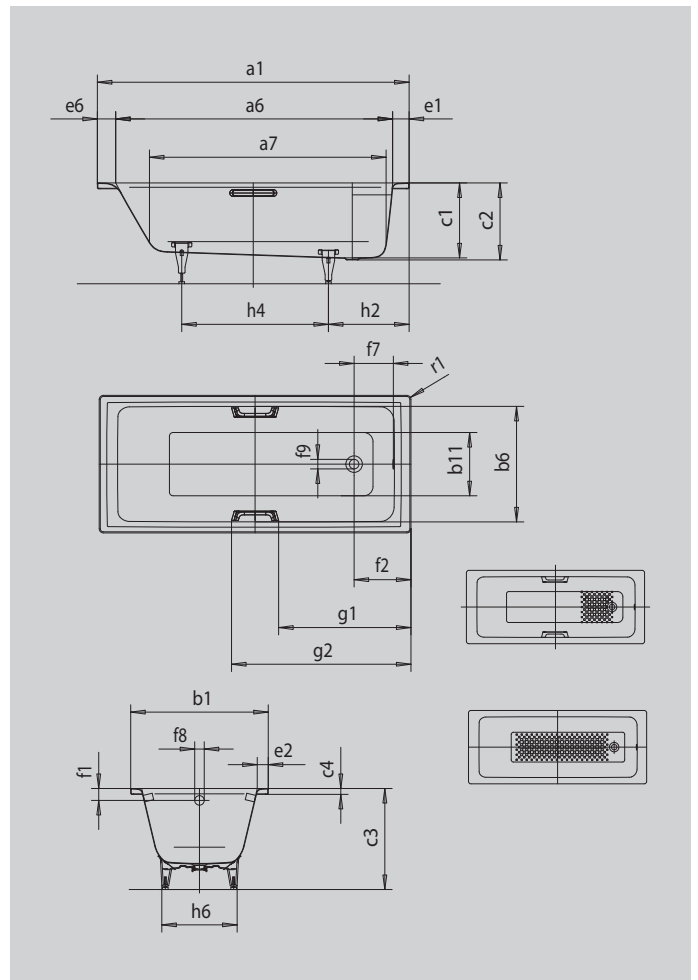

PURO PURO STAR

- straightlined, purist design
- classic four-cornered model
- one-seater bath with waste at foot end
- perfect match for the PURO model range
- made of KALDEWEI steel enamel

Similar illustration

GRIP ELEGANT PURISM

Model		683
External length	a ₁	1600 mm
Internal length (top)	a ₆	1410 mm
Internal length (bottom)	a ₇	1180 mm
External width	b ₁	700 mm
Internal width (top)	b ₆	580 mm
Internal width (bottom)	b ₁₁	410 mm
Depth inside	c ₁	410 mm
Depth incl. waste hole	c ₂	420 mm
Height with feet	c ₃	552 - 572 mm
Height of rim	c ₄	32 mm
Width of rim (foot end; long side; head end)	e ₁ ; e ₂ ; e ₆	90; 60; 100 mm
Distance top edge to centre of overflow hole	f ₁	65 mm
Distance bath edge to centre of waste hole	f ₂	310 mm
Distance centre of waste hole to centre of overflow hole	f ₇	214 mm
Diameter of overflow hole	f ₈	Ø 52 mm
Diameter of waste hole	f ₉	Ø 52 mm
Distance foot end of bath edge to centre of foot	h ₂	435 mm
Distance between the feet	h ₄	705 mm
Width of feet max.	h ₆	410 mm
External radius	r ₁	8 mm
Water volume		105 l
Net weight		46 kg
Anti-slip		300 x 300 mm
Full anti-slip		708 x 252 mm