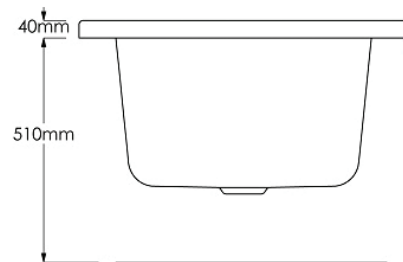

## Canaletto Standard Single Ended Bath - 1700 x 700mm

**Code:** 21.C17SEST

**Description:** Acrylic single ended bath

**Technical specifications:** 185 Litres estimated up to the overflow to full capacity  
Fully Encapsulated  
No tap hole

**Dimensions:** 1700 x 700 x 550mm

**Weight:** 25Kg

**Finishes:** White

**Material:** 100% cast Lucite Acrylic

**Guarantee** 25 years

**Note:** Panels sold separately  
Includes feet

**Optional Extras:** The Canaletto bath is available with Trojancast intensive reinforcement. This reinforcement process results in each bath being incredibly strong and hard-wearing. Trojancast's British racing green resin jacket covers the entire underside of the bath adding real strength and insulating properties. The additional bath thickness reduces the heat of the water being lost through the side walls, keeping your water hotter for longer.