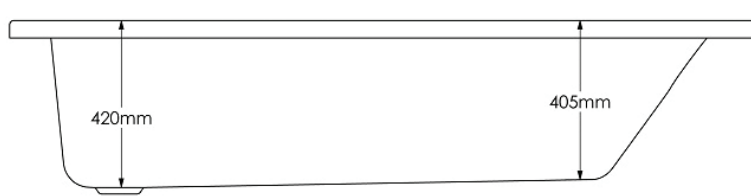

## Canaletto Standard Single Ended Bath - 1700 x 700mm

**Code:** 21.C17SEST

**Description:** Acrylic single ended bath

**Technical specifications:** 185 Litres estimated up to the overflow to full capacity  
Fully Encapsulated  
No tap hole

**Dimensions:** 1700 x 700 x 550mm

**Weight:** 25Kg

**Finishes:** White

**Material:** 100% cast Lucite Acrylic

**Guarantee** 25 years

**Note:** Panels sold separately  
Includes feet

**Optional Extras:** The Canaletto bath is available with Trojancast intensive reinforcement. This reinforcement process results in each bath being incredibly strong and hard-wearing. Trojancast's British racing green resin jacket covers the entire underside of the bath adding real strength and insulating properties. The additional bath thickness reduces the heat of the water being lost through the side walls, keeping your water hotter for longer.