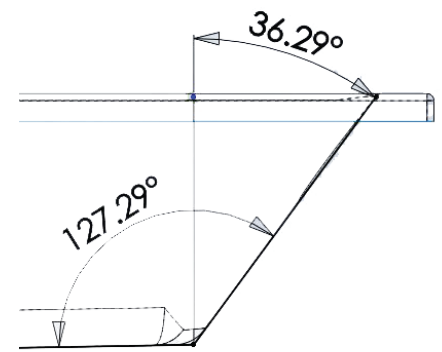

## Canaletto Standard Single Ended Bath - 1700 x 700mm

**Code:** 21.C17SEST

**Description:** Acrylic single ended bath

**Technical specifications:** 185 Litres estimated up to the overflow to full capacity  
Fully Encapsulated  
No tap hole

**Dimensions:** 1700 x 700 x 550mm

**Weight:** 25Kg

**Finishes:** White

**Material:** 100% cast Lucite Acrylic

**Guarantee** 25 years

**Note:** Panels sold separately  
Includes feet

**Optional Extras:** The Canaletto bath is available with Trojancast intensive reinforcement. This reinforcement process results in each bath being incredibly strong and hard-wearing. Trojancast's British racing green resin jacket covers the entire underside of the bath adding real strength and insulating properties. The additional bath thickness reduces the heat of the water being lost through the side walls, keeping your water hotter for longer.