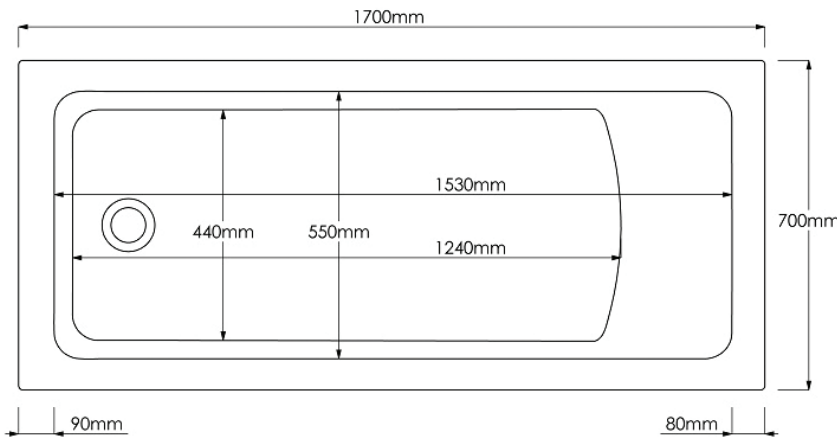

## Canaletto Standard Single Ended Bath - 1700 x 700mm

**Code:** 21.C17SEST

**Description:** Acrylic single ended bath

**Technical specifications:** 185 Litres estimated up to the overflow to full capacity  
Fully Encapsulated  
No tap hole

**Dimensions:** 1700 x 700 x 550mm

**Weight:** 25Kg

**Finishes:** White

**Material:** 100% cast Lucite Acrylic

**Guarantee** 25 years

**Note:** Panels sold separately  
Includes feet

**Optional Extras:** The Canaletto bath is available with Trojancast intensive reinforcement. This reinforcement process results in each bath being incredibly strong and hard-wearing. Trojancast's British racing green resin jacket covers the entire underside of the bath adding real strength and insulating properties. The additional bath thickness reduces the heat of the water being lost through the side walls, keeping your water hotter for longer.