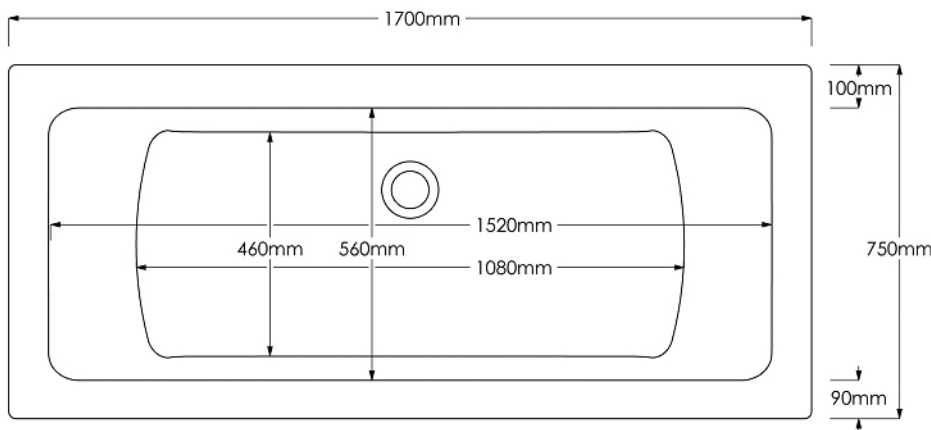

Canaletto Trojancast Double Ended Bath - 1700 x 750mm

Code: 21.C175DESC

Description: Acrylic double ended bath

Technical specifications: 190 Litres estimated up to the overflow to full capacity
Fully Encapsulated
No tap hole

Dimensions: 1700 x 750 x 550mm

Weight: 36Kg

Finishes: White

Material: 100% cast Lucite Acrylic

Guarantee: 30 years

Note: Panels sold separately
Includes feet

Trojancast reinforcement