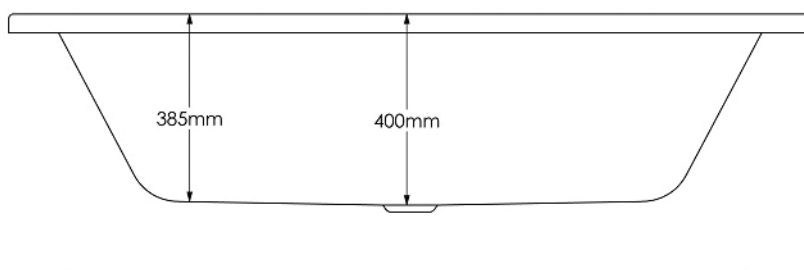

Canaletto Trojancast Double Ended Bath - 1700 x 750mm

Code: 21.C175DESC

Description: Acrylic double ended bath

Technical specifications: 190 Litres estimated up to the overflow to full capacity
Fully Encapsulated
No tap hole

Dimensions: 1700 x 750 x 550mm

Weight: 36Kg

Finishes: White

Material: 100% cast Lucite Acrylic

Guarantee: 30 years

Note: Panels sold separately
Includes feet

Trojancast reinforcement