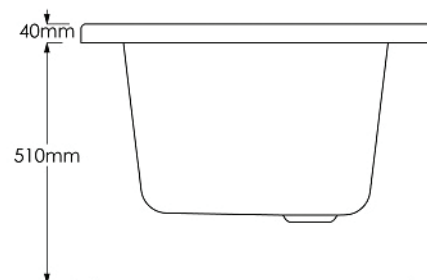

Canaletto Trojancast Double Ended Bath - 1700 x 750mm

Code: 21.C175DESC

Description: Acrylic double ended bath

Technical specifications: 190 Litres estimated up to the overflow to full capacity
Fully Encapsulated
No tap hole

Dimensions: 1700 x 750 x 550mm

Weight: 36Kg

Finishes: White

Material: 100% cast Lucite Acrylic

Guarantee: 30 years

Note: Panels sold separately
Includes feet

Trojancast reinforcement