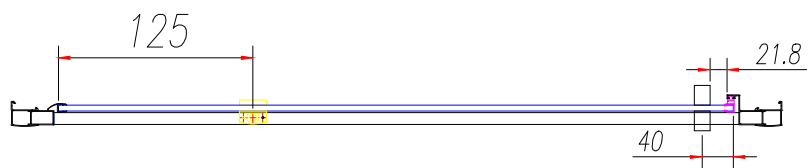

DATA SHEET

Hapi8

Artesan®

174.H8P76 - Pivot Door

CODE:	174.H8P76
HEIGHT:	1900mm
SIZE:	760mm
ADJUSTMENT:	710 - 750mm
DOOR OPENING:	471mm
WEIGHT:	29.5KG
FINISH:	Polished Silver

Technical Specifications:

- 8mm toughened safety glass
- Generous adjustment
- Concealed fixings
- Reversible
- Clean easy protection
- Soft Close Seal
- Lifetime guarantee

Note: Tray and Side Panels are sold separately

Includes: Cover strip

Extras: Extension wall profiles x 2 - 174.H8EP

All dimensions are in millimetres unless otherwise stated. The information contained on this page was correct at date of issue. Fitting dimensions are provided as a guide only. Some variation may occur due to manufacturing tolerances. We pursue a policy of continuing improvement in design and performance of our products and so reserve the right to change specifications without prior notice.

IF IN DOUBT ASK!	CUT SIZE :-	
	FINISH SIZE:-	
TITLE:		
174.H8P76		
DWG NO.		A3
SCALE	SHEET 1 OF 1	

1

2

3

4

5

6

SCALE