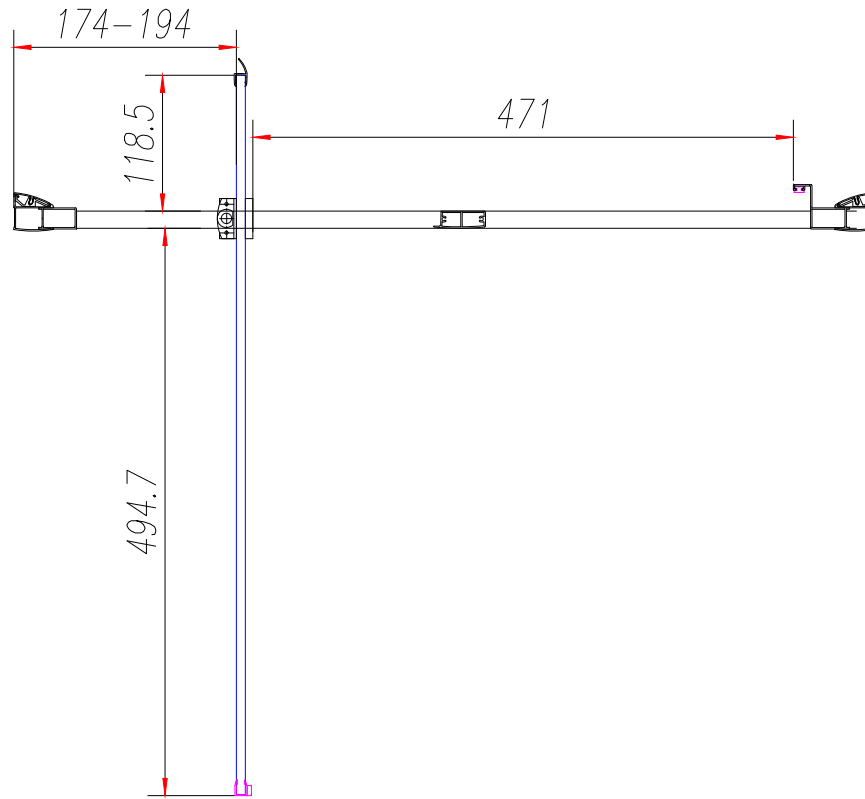

DATA SHEET

Hapi8

Artesan®

174.H8P76 - Pivot Door

CODE:	174.H8P76
HEIGHT:	1900mm
SIZE:	760mm
ADJUSTMENT:	710 - 750mm
DOOR OPENING:	471mm
WEIGHT:	29.5KG
FINISH:	Polished Silver

Technical Specifications:

- 8mm toughened safety glass
- Generous adjustment
- Concealed fixings
- Reversible
- Clean easy protection
- Soft Close Seal
- Lifetime guarantee

Note: Tray and Side Panels are sold separately

Includes: Cover strip

Extras: Extension wall profiles x 2 - 174.H8EP

All dimensions are in millimetres unless otherwise stated. The information contained on this page was correct at date of issue. Fitting dimensions are provided as a guide only. Some variation may occur due to manufacturing tolerances. We pursue a policy of continuing improvement in design and performance of our products and so reserve the right to change specifications without prior notice.

IF IN DOUBT ASK!	CUT SIZE :-	
	FINISH SIZE:-	
TITLE:		
174.H8P76		
DWG NO.		A3
SCALE	SHEET 1 OF 1	

1

2

3

4

5

6

SCALE