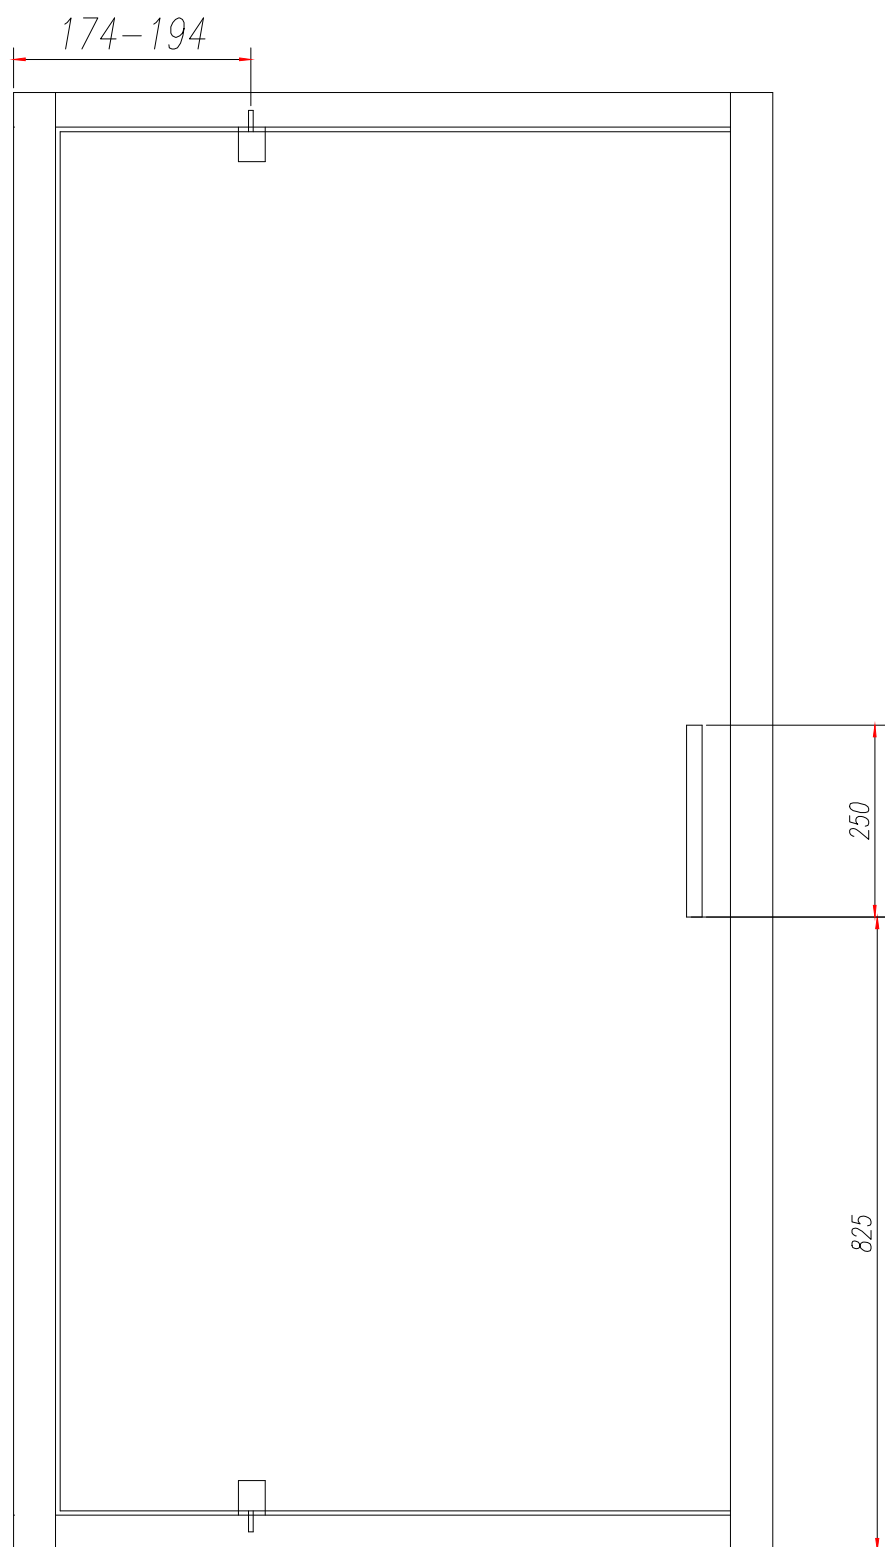

DATA SHEET

Hapi8

Artesan®

174.H8P76 - Pivot Door

CODE:	174.H8P76
HEIGHT:	1900mm
SIZE:	760mm
ADJUSTMENT:	710 - 750mm
DOOR OPENING:	471mm
WEIGHT:	29.5KG
FINISH:	Polished Silver

Technical Specifications:

- 8mm toughened safety glass
- Generous adjustment
- Concealed fixings
- Reversible
- Clean easy protection
- Soft Close Seal
- Lifetime guarantee

Note: Tray and Side Panels are sold separately

Includes: Cover strip

Extras: Extension wall profiles x 2 - 174.H8EP

All dimensions are in millimetres unless otherwise stated. The information contained on this page was correct at date of issue. Fitting dimensions are provided as a guide only. Some variation may occur due to manufacturing tolerances. We pursue a policy of continuing improvement in design and performance of our products and so reserve the right to change specifications without prior notice.

IF IN DOUBT ASK!	CUT SIZE :-	
	FINISH SIZE:-	
TITLE:		
174.H8P76		
DWG NO.		A3
SCALE	SHEET 1 OF 1	

1

2

3

4

5

6

SCALE