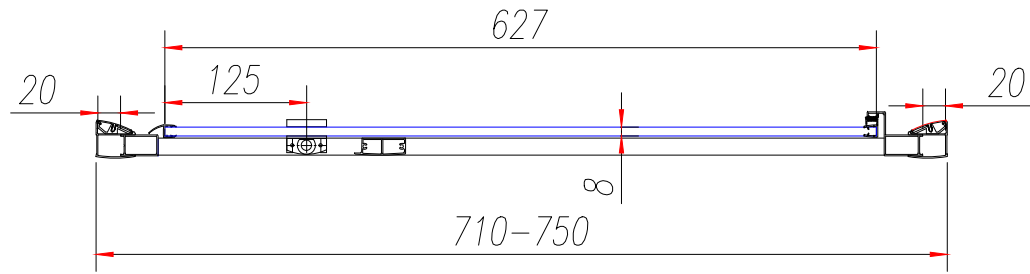

DATA SHEET

Hapi8

Artesan®

174.H8P76 - Pivot Door

CODE:	174.H8P76
HEIGHT:	1900mm
SIZE:	760mm
ADJUSTMENT:	710 - 750mm
DOOR OPENING:	471mm
WEIGHT:	29.5KG
FINISH:	Polished Silver

Technical Specifications:

- 8mm toughened safety glass
- Generous adjustment
- Concealed fixings
- Reversible
- Clean easy protection
- Soft Close Seal
- Lifetime guarantee

Note: Tray and Side Panels are sold separately

Includes: Cover strip

Extras: Extension wall profiles x 2 - 174.H8EP

All dimensions are in millimetres unless otherwise stated. The information contained on this page was correct at date of issue. Fitting dimensions are provided as a guide only. Some variation may occur due to manufacturing tolerances. We pursue a policy of continuing improvement in design and performance of our products and so reserve the right to change specifications without prior notice.

IF IN DOUBT ASK!	CUT SIZE :-	
	FINISH SIZE:-	
TITLE:		
174.H8P76		
DWG NO.		A3
SCALE	SHEET 1 OF 1	

1

2

3

4

5

6

SCALE