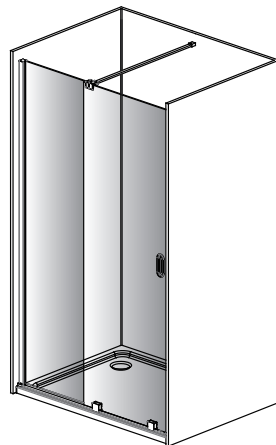

Hapi EV8 – Walk in enclosures

- Key Features:** ■ 8mm toughened safety glass ■ 2000mm high ■ Silver, matt black, brushed brass ■ Generous adjustment
 ■ Concealed fixings ■ Ultra smooth and quiet slider operation, using stainless steel roller and round bottom rail ■ Dedicated side panel with magnetic profile to aid door closing ■ Clean easy protection ■ Lifetime guarantee

- 1** Glass panels
2 1 x Sliding door pack

- 1** Glass panels
2 1 x Sliding door pack
3 1 x Closing seal pack

- 1** Glass panels
2 1 x Sliding door pack **4** 1 x Side panel
5 1 x Side panel fixing pack

1 Choose your glass panel combination

Size	Code	Description fixed glass + sliding door	Adjustment in Recess	Aperture	Weight
1000mm	174.EVO10GP	Combined Wetroom 500mm fixed + 600mm sliding	970-990	375	51kg
1100mm	174.EVO11GP	Combined Wetroom 600mm fixed + 600mm sliding	1070-1090	475	61kg
1200mm	174.EVO12GP	Combined Wetroom 600mm fixed + 700mm sliding	1170-1190	475	62kg
1300mm	174.EVO13GP	Combined Wetroom 700mm fixed + 700mm sliding	1270-1290	575	63kg
1400mm	174.EVO14GP	Combined Wetroom 700mm fixed + 800mm sliding	1370-1390	575	66kg
1500mm	174.EVO15GP	Combined Wetroom 800mm fixed + 800mm sliding	1470-1490	675	70kg
1600mm	174.EVO16GP	Combined Wetroom 800mm fixed + 900mm sliding	1570-1590	675	75kg
1700mm	174.EVO17GP	Combined Wetroom 900mm fixed + 900mm sliding	1670-1690	775	80kg
1800mm	174.EVO18GP	Combined Wetroom 900mm fixed + 1000mm sliding	1770-1790	775	85kg
1900mm	174.EVO19GP	Combined Wetroom 1000mm fixed + 1000mm sliding	1870-1890	875	90kg
2000mm	174.EVO20GP	Combined Wetroom 1000mm fixed + 1100mm sliding	1970-1990	875	93kg

2 Choose your Sliding Door Pack

Includes wall profile, bracing bar, T piece, handle, bottom rail (2000mm) and fixings

Silver	174.EVO8MP1
Matt Black	174.EVO8MP1BLK
Brushed Brass	174.EVO8MP1BRS

4 Side Panels – Clear glass only