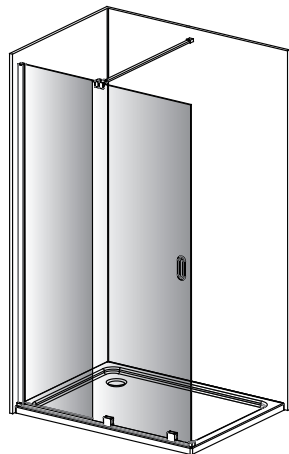

Hapi EV8 – Walk in enclosures

- Key Features:** ■ 8mm toughened safety glass ■ 2000mm high ■ Silver, matt black, brushed brass ■ Generous adjustment
 ■ Concealed fixings ■ Ultra smooth and quiet slider operation, using stainless steel roller and round bottom rail ■ Dedicated side panel with magnetic profile to aid door closing ■ Clean easy protection ■ Lifetime guarantee

- 1** Glass panels
2 1 x Sliding door pack

- 1** Glass panels
2 1 x Sliding door pack
3 1 x Closing seal pack

- 1** Glass panels
2 1 x Sliding door pack **4** 1 x Side panel
5 1 x Side panel fixing pack

1 Choose your glass panel combination

Size	Code	Description fixed glass + sliding door	Adjustment in Recess	Aperture	Weight
1000mm	174.EVO10GP	Combined Wetroom 500mm fixed + 600mm sliding	970-990	375	51kg
1100mm	174.EVO11GP	Combined Wetroom 600mm fixed + 600mm sliding	1070-1090	475	61kg
1200mm	174.EVO12GP	Combined Wetroom 600mm fixed + 700mm sliding	1170-1190	475	62kg
1300mm	174.EVO13GP	Combined Wetroom 700mm fixed + 700mm sliding	1270-1290	575	63kg
1400mm	174.EVO14GP	Combined Wetroom 700mm fixed + 800mm sliding	1370-1390	575	66kg
1500mm	174.EVO15GP	Combined Wetroom 800mm fixed + 800mm sliding	1470-1490	675	70kg
1600mm	174.EVO16GP	Combined Wetroom 800mm fixed + 900mm sliding	1570-1590	675	75kg
1700mm	174.EVO17GP	Combined Wetroom 900mm fixed + 900mm sliding	1670-1690	775	80kg
1800mm	174.EVO18GP	Combined Wetroom 900mm fixed + 1000mm sliding	1770-1790	775	85kg
1900mm	174.EVO19GP	Combined Wetroom 1000mm fixed + 1000mm sliding	1870-1890	875	90kg
2000mm	174.EVO20GP	Combined Wetroom 1000mm fixed + 1100mm sliding	1970-1990	875	93kg

2 Choose your Sliding Door Pack

Includes wall profile, bracing bar, T piece, handle, bottom rail (2000mm) and fixings

Silver	174.EVO8MP1
Matt Black	174.EVO8MP1BLK
Brushed Brass	174.EVO8MP1BRS

4 Side Panels – Clear glass only