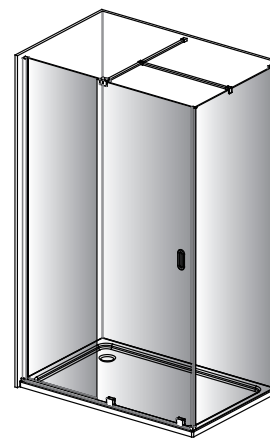

Hapi EV8 – Walk in enclosures

- Key Features:** ■ 8mm toughened safety glass ■ 2000mm high ■ Silver, matt black, brushed brass ■ Generous adjustment
 ■ Concealed fixings ■ Ultra smooth and quiet slider operation, using stainless steel roller and round bottom rail ■ Dedicated side panel with magnetic profile to aid door closing ■ Clean easy protection ■ Lifetime guarantee

- 1** Glass panels
2 1 x Sliding door pack

- 1** Glass panels
2 1 x Sliding door pack
3 1 x Closing seal pack

- 1** Glass panels
2 1 x Sliding door pack **4** 1 x Side panel
5 1 x Side panel fixing pack

1 Choose your glass panel combination

Size	Code	Description fixed glass + sliding door	Adjustment in Recess	Aperture	Weight
1000mm	174.EVO10GP	Combined Wetroom 500mm fixed + 600mm sliding	970-990	375	51kg
1100mm	174.EVO11GP	Combined Wetroom 600mm fixed + 600mm sliding	1070-1090	475	61kg
1200mm	174.EVO12GP	Combined Wetroom 600mm fixed + 700mm sliding	1170-1190	475	62kg
1300mm	174.EVO13GP	Combined Wetroom 700mm fixed + 700mm sliding	1270-1290	575	63kg
1400mm	174.EVO14GP	Combined Wetroom 700mm fixed + 800mm sliding	1370-1390	575	66kg
1500mm	174.EVO15GP	Combined Wetroom 800mm fixed + 800mm sliding	1470-1490	675	70kg
1600mm	174.EVO16GP	Combined Wetroom 800mm fixed + 900mm sliding	1570-1590	675	75kg
1700mm	174.EVO17GP	Combined Wetroom 900mm fixed + 900mm sliding	1670-1690	775	80kg
1800mm	174.EVO18GP	Combined Wetroom 900mm fixed + 1000mm sliding	1770-1790	775	85kg
1900mm	174.EVO19GP	Combined Wetroom 1000mm fixed + 1000mm sliding	1870-1890	875	90kg
2000mm	174.EVO20GP	Combined Wetroom 1000mm fixed + 1100mm sliding	1970-1990	875	93kg

2 Choose your Sliding Door Pack

Includes wall profile, bracing bar, T piece, handle, bottom rail (2000mm) and fixings

Silver	174.EVO8MP1
Matt Black	174.EVO8MP1BLK
Brushed Brass	174.EVO8MP1BRS

4 Side Panels – Clear glass only