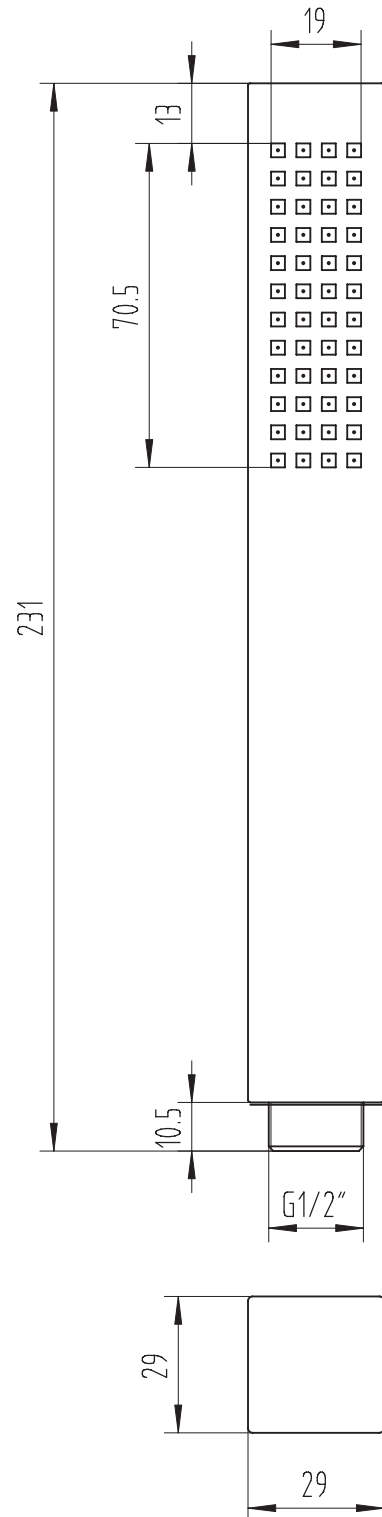

167.SHS Bedgebury Square Pencil Handset

- Product Code:** Chrome 167.SHS
Matt Black 167.SHSBL
- Construction:** ABS
- Water Pressure:** Min. 0.5 bar Max 5.0 bar
- Plumbing Systems:** Suitable for all plumbing systems
- Mode:** Single
- Fitting:** ABS G1/2" BSP Male thread
- Packaging:** 37 x24 x 37cm / carton (50 boxes)
Dimension: 24.1 x 5.5 x 3.5cm / box
- Weight:** 0.13Kg / box
- Guarantee:** 1 Year against manufacturing faults (excluding serviceable parts)
- Additional Information:** Rubber nozzle

Flow Rates (litres per minute)

System Pressure	0.1 Bar	0.2 Bar	0.3 Bar	0.5 Bar	1.0 Bar	1.5 Bar	2.0 Bar	3.0 Bar	4.0 Bar	5.0 Bar
167.SHS/BL	-	3.1	4.6	7.7	9.7	12.2	14.3	15.8	-	-

All dimensions are in millimetres unless otherwise stated. The information contained on this page was correct at date of issue. Fitting dimensions are provided as a guide only. Some variation may occur due to manufacturing tolerances. We pursue a policy of continuing improvement in design and performance of our products and so reserve the right to change specifications without prior notice.

167.RKK/BL

THE TUNBRIDGE WELLS
Brassware Co.

NO.	ITEM	QTY
1	WALL PLUG	2
2	UPPER RAIL BRACKET	1
3	SCREW	1
4	COVER CAP	2
5	STAINLESS STEEL RAIL	1
6	ABS HANDSET HOLDER	1
7	LOWER RAIL BRACKET	1
8	SCREW	1
9	ABS SHOWER HANDSET	1
10	1.5M S/STEEL SHOWER HOSE	1