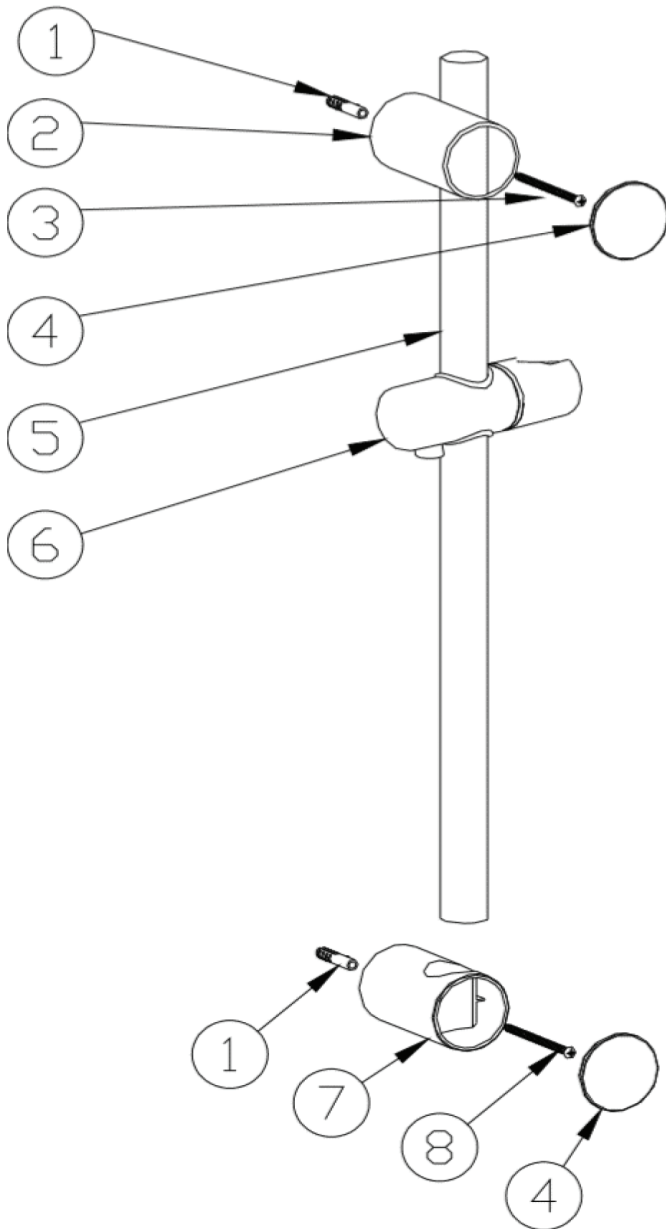

167.SHS Bedgebury Square Pencil Handset

- Product Code:** Chrome 167.SHS
Matt Black 167.SHSBL
- Construction:** ABS
- Water Pressure:** Min. 0.5 bar Max 5.0 bar
- Plumbing Systems:** Suitable for all plumbing systems
- Mode:** Single
- Fitting:** ABS G1/2" BSP Male thread
- Packaging:** 37 x24 x 37cm / carton (50 boxes)
Dimension: 24.1 x 5.5 x 3.5cm / box
- Weight:** 0.13Kg / box
- Guarantee:** 1 Year against manufacturing faults (excluding serviceable parts)
- Additional Information:** Rubber nozzle

Flow Rates (litres per minute)

System Pressure	0.1 Bar	0.2 Bar	0.3 Bar	0.5 Bar	1.0 Bar	1.5 Bar	2.0 Bar	3.0 Bar	4.0 Bar	5.0 Bar
167.SHS/BL	-	3.1	4.6	7.7	9.7	12.2	14.3	15.8	-	-

All dimensions are in millimetres unless otherwise stated. The information contained on this page was correct at date of issue. Fitting dimensions are provided as a guide only. Some variation may occur due to manufacturing tolerances. We pursue a policy of continuing improvement in design and performance of our products and so reserve the right to change specifications without prior notice.

167.RKK/BL

THE TUNBRIDGE WELLS
Brassware Co.

NO.	ITEM	QTY
1	WALL PLUG	2
2	UPPER RAIL BRACKET	1
3	SCREW	1
4	COVER CAP	2
5	STAINLESS STEEL RAIL	1
6	ABS HANDSET HOLDER	1
7	LOWER RAIL BRACKET	1
8	SCREW	1
9	ABS SHOWER HANDSET	1
10	1.5M S/STEEL SHOWER HOSE	1