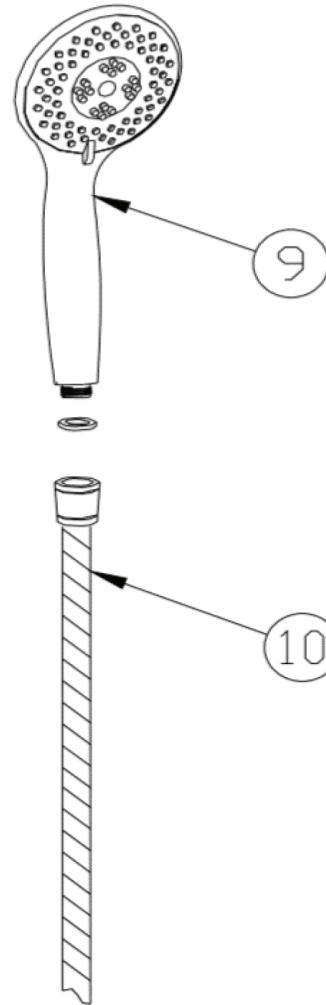

167.SHS Bedgebury Square Pencil Handset

- Product Code:** Chrome 167.SHS
Matt Black 167.SHSBL
- Construction:** ABS
- Water Pressure:** Min. 0.5 bar Max 5.0 bar
- Plumbing Systems:** Suitable for all plumbing systems
- Mode:** Single
- Fitting:** ABS G1/2" BSP Male thread
- Packaging:** 37 x24 x 37cm / carton (50 boxes)
Dimension: 24.1 x 5.5 x 3.5cm / box
- Weight:** 0.13Kg / box
- Guarantee:** 1 Year against manufacturing faults (excluding serviceable parts)
- Additional Information:** Rubber nozzle

Flow Rates (litres per minute)

System Pressure	0.1 Bar	0.2 Bar	0.3 Bar	0.5 Bar	1.0 Bar	1.5 Bar	2.0 Bar	3.0 Bar	4.0 Bar	5.0 Bar
167.SHS/BL	-	3.1	4.6	7.7	9.7	12.2	14.3	15.8	-	-

All dimensions are in millimetres unless otherwise stated. The information contained on this page was correct at date of issue. Fitting dimensions are provided as a guide only. Some variation may occur due to manufacturing tolerances. We pursue a policy of continuing improvement in design and performance of our products and so reserve the right to change specifications without prior notice.

167.RKK/BL

THE TUNBRIDGE WELLS
Brassware Co.

NO.	ITEM	QTY
1	WALL PLUG	2
2	UPPER RAIL BRACKET	1
3	SCREW	1
4	COVER CAP	2
5	STAINLESS STEEL RAIL	1
6	ABS HANDSET HOLDER	1
7	LOWER RAIL BRACKET	1
8	SCREW	1
9	ABS SHOWER HANDSET	1
10	1.5M S/STEEL SHOWER HOSE	1