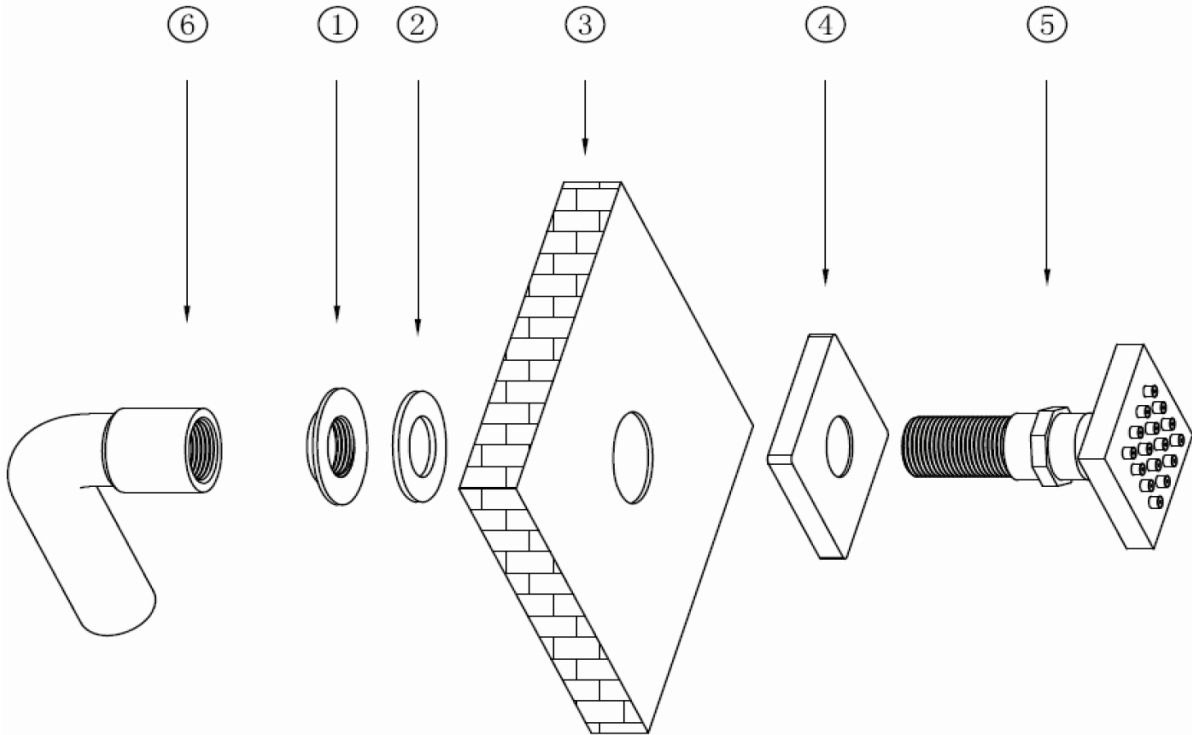

167.SBJ

THE TUNBRIDGE WELLS
Brassware Co.

6	PIPE	1
5	SPREAD HEAD BODY	1
4	BASE PLATE	1
3	WALL	1
2	WASHER	1
1	NUT	1
No.	DESCRIPTION	QTY