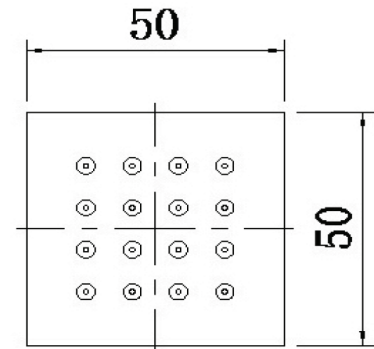

DATA SHEET

THE TUNBRIDGE WELLS
Brassware Co.

Bedgebury Square Body Jet (Chrome)

Product Code: 167.SBJ
Construction: Brass
Finish: Chrome
Water Pressure: Min. 0.5 bar, Max. 5.0 bar
Plumbing Systems: 0.5 Bar minimum recommended pressure
Fitting: G 1/2" BSP

Packaging: 45 x 32 x 26cm/carton (100 boxes),
Dimension: 8.5 x 6.2 x 6.1cm/box;
Weight: 0.21Kg / box

Guarantee: 1 year against manufacturing faults
(Excluding serviceable parts)

Additional Information: Size 50 x 50mm

Flow Rates (litres per minute)

System Pressure	0.1 Bar	0.2 Bar	0.3 Bar	0.5 Bar	1.0 Bar	1.5 Bar	2.0 Bar	3.0 Bar	4.0 Bar	5.0 Bar
167. SBJ	2.2	3.5	4.1	7.6	10.5	12.0	13.9	16.8	19.4	21.8

All dimensions are in millimetres unless otherwise stated. The information contained on this page was correct at date of issue. Fitting dimensions are provided as a guide only. Some variation may occur due to manufacturing tolerances. We pursue a policy of continuing improvement in design and performance of our products and so reserve the right to change specifications without prior notice.