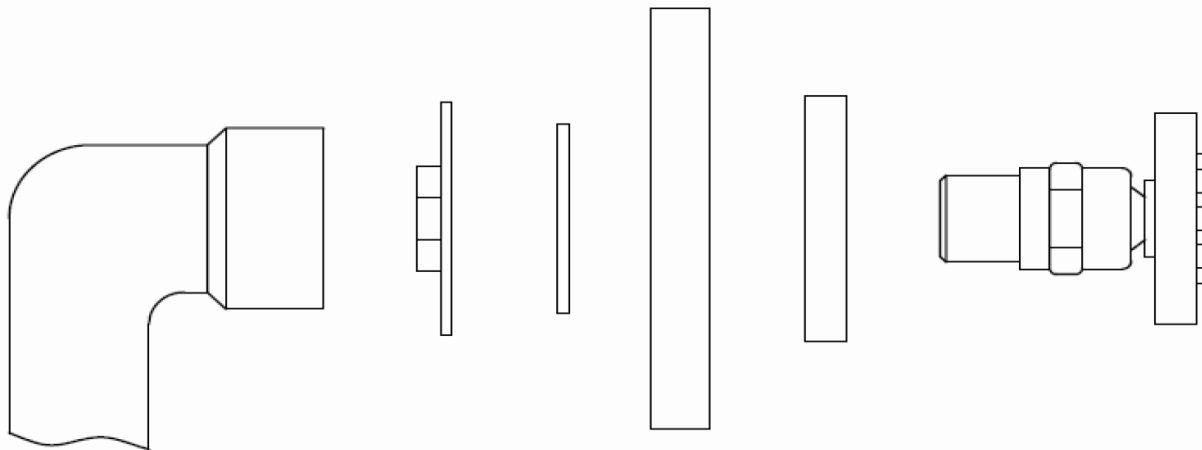

167.SBJ

THE TUNBRIDGE WELLS
Brassware Co.

6	PIPE	1
5	SPREAD HEAD BODY	1
4	BASE PLATE	1
3	WALL	1
2	WASHER	1
1	NUT	1
No.	DESCRIPTION	QTY