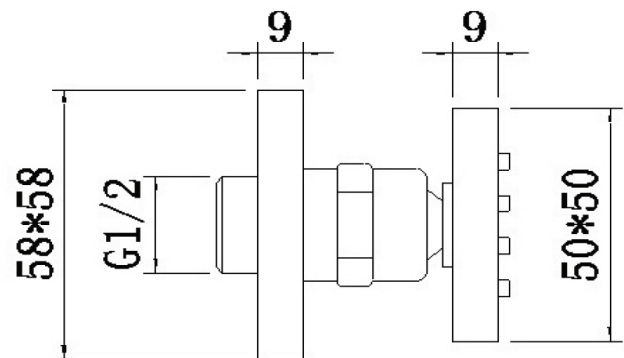

DATA SHEET

THE TUNBRIDGE WELLS
Brassware Co.

Bedgebury Square Body Jet (Chrome)

Product Code: 167.SBJ
Construction: Brass
Finish: Chrome
Water Pressure: Min. 0.5 bar, Max. 5.0 bar
Plumbing Systems: 0.5 Bar minimum recommended pressure
Fitting: G 1/2" BSP

Packaging: 45 x 32 x 26cm/carton (100 boxes),
Dimension: 8.5 x 6.2 x 6.1cm/box;
Weight: 0.21Kg / box

Guarantee: 1 year against manufacturing faults
(Excluding serviceable parts)

Additional Information: Size 50 x 50mm

Flow Rates (litres per minute)

System Pressure	0.1 Bar	0.2 Bar	0.3 Bar	0.5 Bar	1.0 Bar	1.5 Bar	2.0 Bar	3.0 Bar	4.0 Bar	5.0 Bar
167. SBJ	2.2	3.5	4.1	7.6	10.5	12.0	13.9	16.8	19.4	21.8

All dimensions are in millimetres unless otherwise stated. The information contained on this page was correct at date of issue. Fitting dimensions are provided as a guide only. Some variation may occur due to manufacturing tolerances. We pursue a policy of continuing improvement in design and performance of our products and so reserve the right to change specifications without prior notice.

167.SBJ

THE TUNBRIDGE WELLS
Brassware Co.

6	PIPE	1
5	SPREAD HEAD BODY	1
4	BASE PLATE	1
3	WALL	1
2	WASHER	1
1	NUT	1
No.	DESCRIPTION	QTY