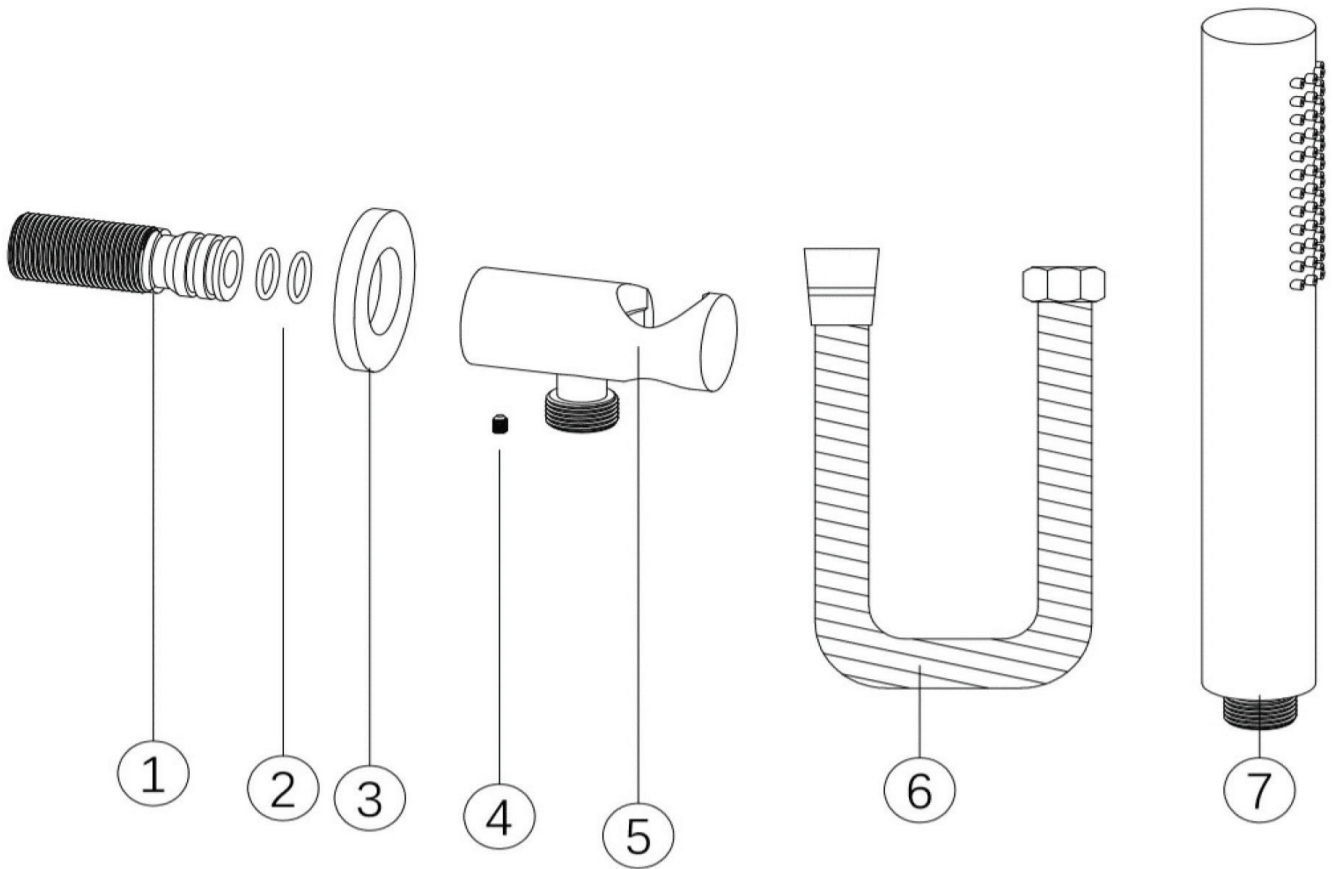

Bewl Round Shower Handset Incl. Bracket and Hose - Matt Black

Product Code: 167.RSHWBBL

Construction: Brass Body

Finishes: Matt Black

Water Pressure: Min. 0.2 bar, Max. 6.0 bar

Plumbing Systems: Suitable for all plumbing systems, Hot and Cold water pressure preferably balanced
Max. supply pressure differential requirement no greater than 5:1

Fitting: Brass G $\frac{1}{2}$ " BSP tail inlet & G $\frac{1}{2}$ " BSP Male thread outlet

Packaging: 56 x 46 x 42cm/carton (20 boxes),
Dimension: 26 x 17 x 8cm/box;
Weight: 0.95Kg/box

Guarantee: 1 year against manufacturing faults
(Excluding serviceable parts)

Additional Information: i) Matt black, single mode shower handset
ii) Matt black, smooth PVC shower hose, 1.5m G $\frac{1}{2}$ " BSP

167.RSHWBBL

THE TUNBRIDGE WELLS
Brassware Co.

NO.	PARTS DESCRIPTION	QTY
1	BRASS INLET CONNECTOR	1
2	Ø20*2 NBR O-RING	2
3	BRASS BASE PLATE	1
4	M4*5 S/STEEL GRUB SCREW	1
5	BRASS OUTLET & HANDSET HOLDER	1
6	1.5M S/STEEL SHOWER HOSE	1
7	ABS SHOWER HANDSET	1