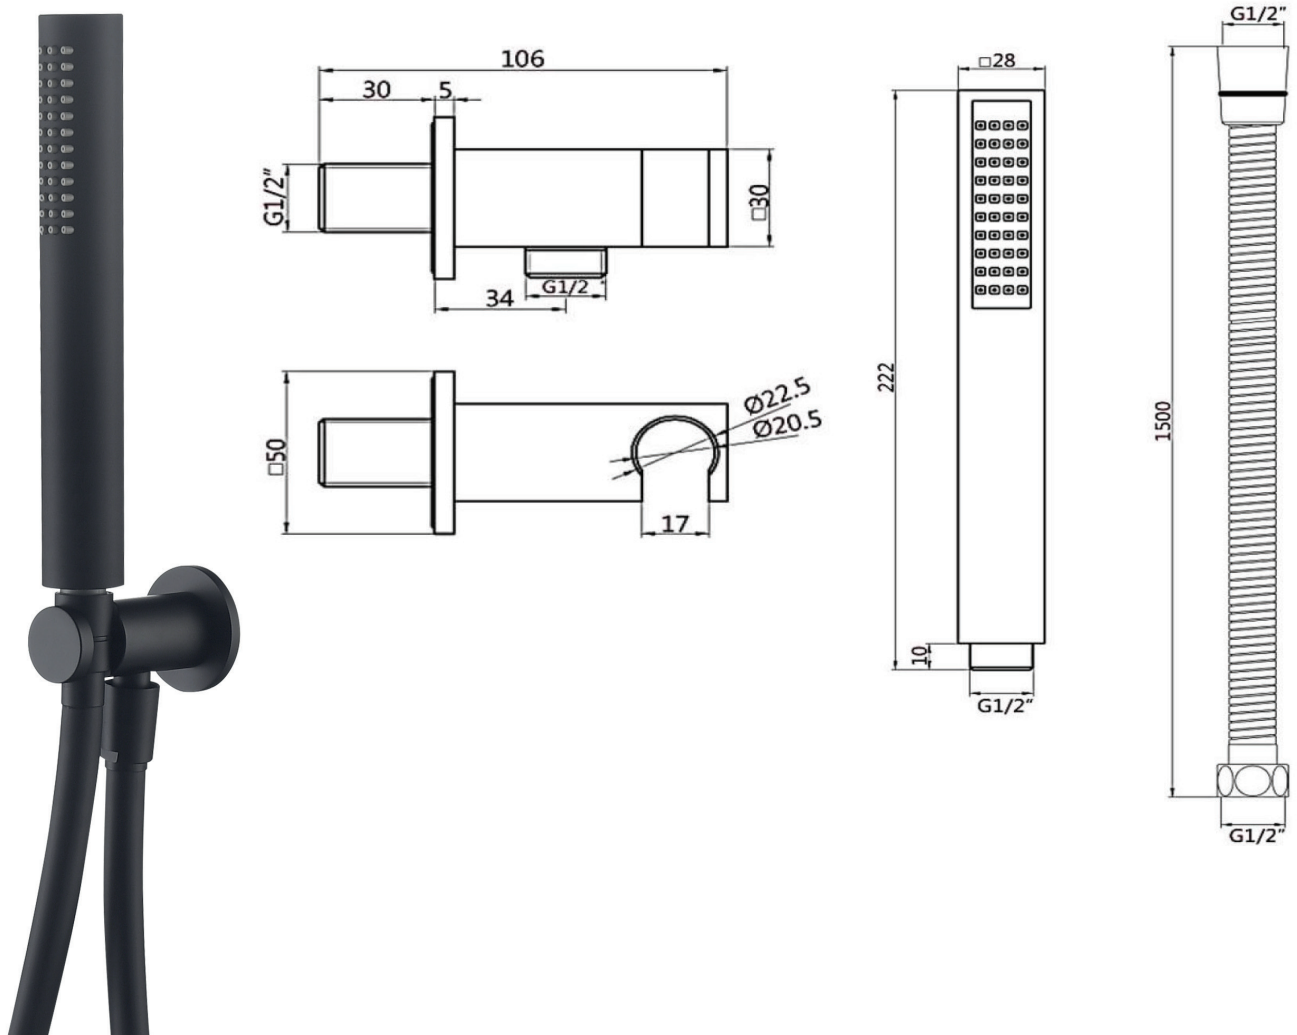

Bewl Round Shower Handset Incl. Bracket and Hose - Matt Black

Product Code: 167.RSHWBBL

Construction: Brass Body

Finishes: Matt Black

Water Pressure: Min. 0.2 bar, Max. 6.0 bar

Plumbing Systems: Suitable for all plumbing systems, Hot and Cold water pressure preferably balanced
Max. supply pressure differential requirement no greater than 5:1

Fitting: Brass G $\frac{1}{2}$ " BSP tail inlet & G $\frac{1}{2}$ " BSP Male thread outlet

Packaging: 56 x 46 x 42cm/carton (20 boxes),
Dimension: 26 x 17 x 8cm/box;
Weight: 0.95Kg/box

Guarantee: 1 year against manufacturing faults
(Excluding serviceable parts)

Additional Information: i) Matt black, single mode shower handset
ii) Matt black, smooth PVC shower hose, 1.5m G $\frac{1}{2}$ " BSP

167.RSHWBBL

THE TUNBRIDGE WELLS
Brassware Co.

NO.	PARTS DESCRIPTION	QTY
1	BRASS INLET CONNECTOR	1
2	Ø20*2 NBR O-RING	2
3	BRASS BASE PLATE	1
4	M4*5 S/STEEL GRUB SCREW	1
5	BRASS OUTLET & HANDSET HOLDER	1
6	1.5M S/STEEL SHOWER HOSE	1
7	ABS SHOWER HANDSET	1