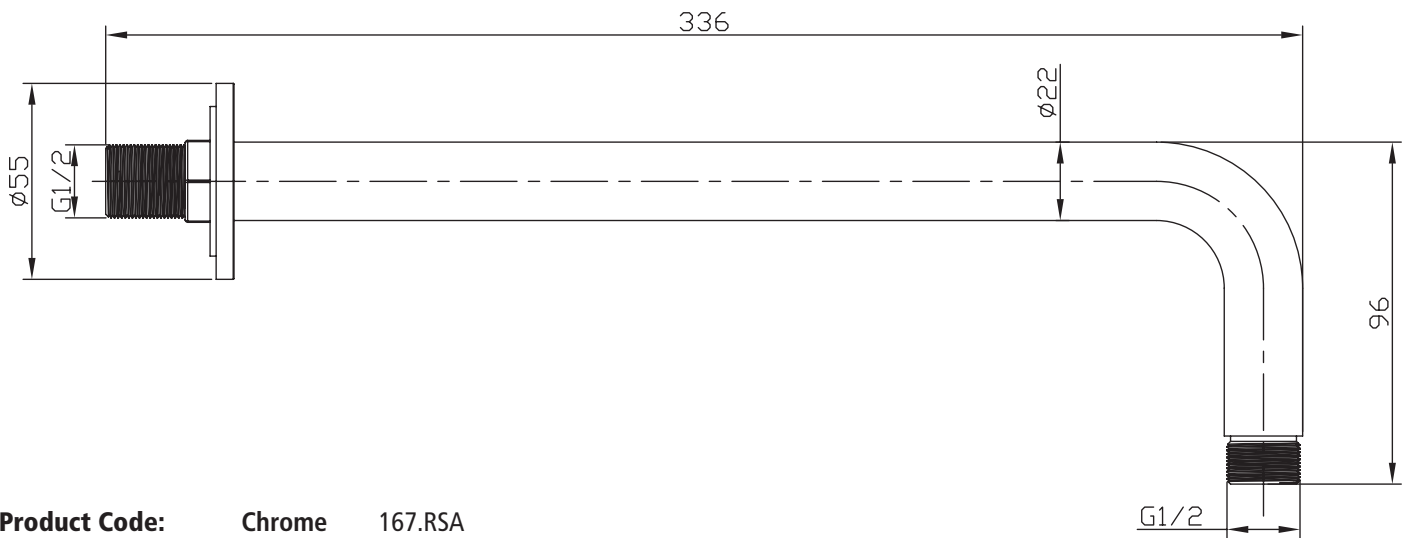

DATA SHEET

THE TUNBRIDGE WELLS
Brassware Co.

167.RSA/BL/BB Bewl Round Shower Arm

Product Code: Chrome 167.RSA
Matt Black 167.RSABL
Brushed Brass 167.RSABB

Construction: Brass

Finishes: Chrome plated to BS EN 248
Black Matt black
Brass Brushed Brass

Plumbing Systems: Suitable for all plumbing systems

Fitting: G1/2" BSP external (male) thread

Packaging: 47 x 41 x 38cm / carton (50 boxes)
Dimension: 40 x 9.1 x 3.5cm / box

Weight: 0.38Kg / box

Guarantee: 5 Year against manufacturing faults
(excluding serviceable parts)

All dimensions are in millimetres unless otherwise stated. The information contained on this page was correct at date of issue. Fitting dimensions are provided as a guide only. Some variation may occur due to manufacturing tolerances. We pursue a policy of continuing improvement in design and performance of our products and so reserve the right to change specifications without prior notice.

167.RSA/BL/BB

THE TUNBRIDGE WELLS
Brassware Co.

No.	DESCRIPTION	QTY
1	BRASS NUT	1
2	SS201 S/STEEL INLET CONNECTOR	1
3	NBR O-RING	2
4	BASE PLATE WASHER	1
5	BRASS BASE PLATE	1
6	M4*4 POINTED GRUB SCREW	2
7	BRASS SHOWER ARM	1