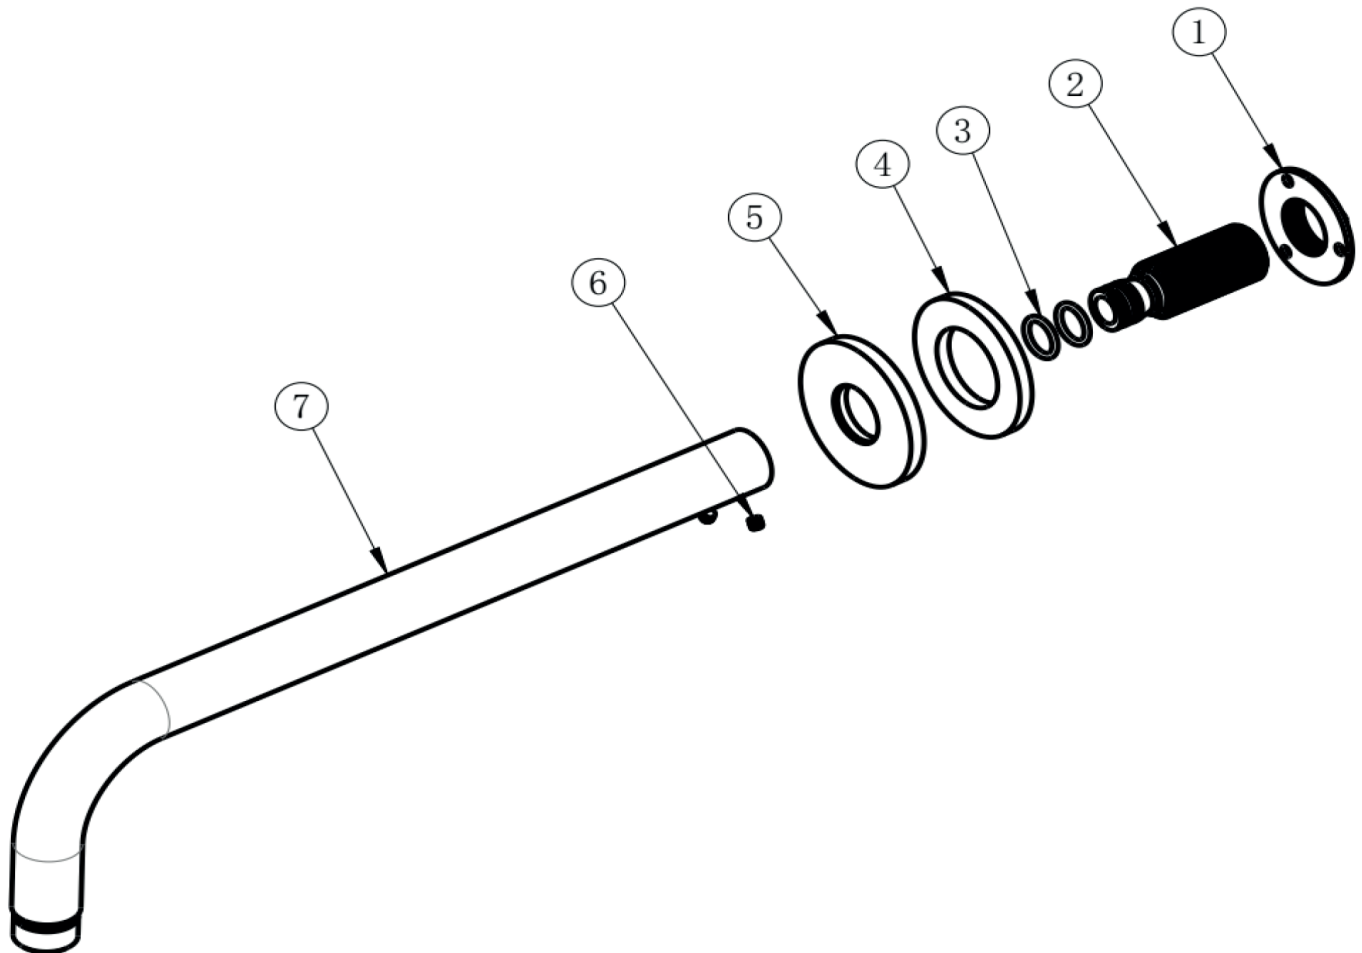

DATA SHEET

THE TUNBRIDGE WELLS
Brassware Co.

167.RSA/BL/BB Bewl Round Shower Arm

Product Code: Chrome 167.RSA
Matt Black 167.RSABL
Brushed Brass 167.RSABB

Construction: Brass

Finishes: Chrome plated to BS EN 248
Black Matt black
Brass Brushed Brass

Plumbing Systems: Suitable for all plumbing systems

Fitting: G1/2" BSP external (male) thread

Packaging: 47 x 41 x 38cm / carton (50 boxes)
Dimension: 40 x 9.1 x 3.5cm / box

Weight: 0.38Kg / box

Guarantee: 5 Year against manufacturing faults
(excluding serviceable parts)

All dimensions are in millimetres unless otherwise stated. The information contained on this page was correct at date of issue. Fitting dimensions are provided as a guide only. Some variation may occur due to manufacturing tolerances. We pursue a policy of continuing improvement in design and performance of our products and so reserve the right to change specifications without prior notice.

167.RSA/BL/BB

THE TUNBRIDGE WELLS
Brassware Co.

No.	DESCRIPTION	QTY
1	BRASS NUT	1
2	SS201 S/STEEL INLET CONNECTOR	1
3	NBR O-RING	2
4	BASE PLATE WASHER	1
5	BRASS BASE PLATE	1
6	M4*4 POINTED GRUB SCREW	2
7	BRASS SHOWER ARM	1