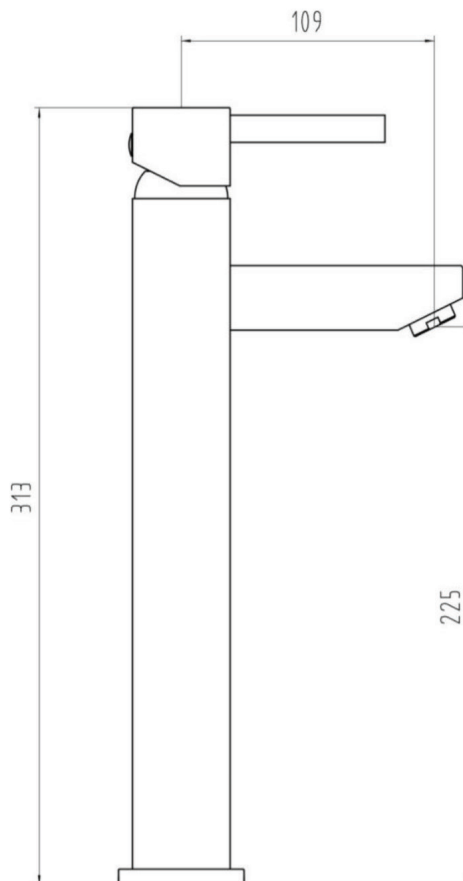

## Matfield Tall Mono Basin Mixer - Chrome

**Product Code:** 167.MFTBM

**Construction:** Brass Body CuZn40Pb2, EN CW617N (equivalent to BS CZ122); Zinc alloy handle

**Finishes:** Chrome plated to BS EN 248

**Water Pressure:** Min. 0.2 bar, Max. 6.0 bar

**Plumbing Systems:** Suitable for all plumbing systems

**Standards:** Complies with BS6920, BS EN200

**Cartridge:** 30mm Ceramic Disc Cartridge

**Fitting:** UK: M10 x 350mm G $\frac{1}{2}$ " BSP Female Flexi Tails EU: M10 x 350mm G $\frac{3}{8}$ " BSP Female Flexi Tails

**Aerator:** Laminar Spout Aerator

**Packaging:** 41.5 x 40 x 42cm/carton (10 boxes), Dimension: 39 x 22 x 6cm/box; Weight: 2.15Kg / box

**Guarantee:** 10 years against manufacturing faults (Excluding serviceable parts)

### Flow Rates (litres per minute)

System Pressure	0.1 Bar	0.2 Bar	0.3 Bar	0.5 Bar	1.0 Bar	1.5 Bar	2.0 Bar	3.0 Bar	4.0 Bar	5.0 Bar
167. MFTBM	2.9	4.6	-	7.0	10.2	13.0	16.2	19.0	-	-

All dimensions are in millimetres unless otherwise stated. The information contained on this page was correct at date of issue. Fitting dimensions are provided as a guide only. Some variation may occur due to manufacturing tolerances. We pursue a policy of continuing improvement in design and performance of our products and so reserve the right to change specifications without prior notice.