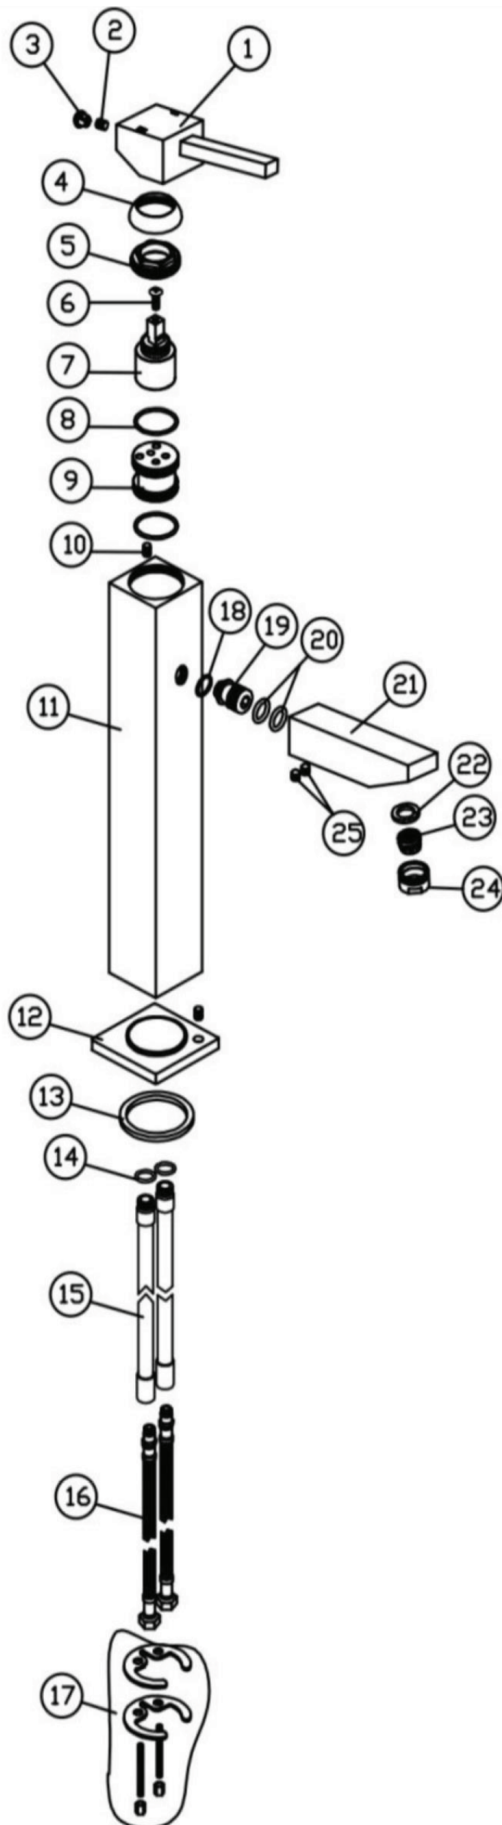

**Water Pressure:** Min. 0.2 bar, Max. 6.0 bar

**Plumbing Systems:** Suitable for all plumbing systems

**Standards:** Complies with BS6920, BS EN200

**Cartridge:** 30mm Ceramic Disc Cartridge

**Fitting:** UK: M10 x 350mm G $\frac{1}{2}$ " BSP Female Flexi Tails EU: M10 x 350mm G $\frac{3}{8}$ " BSP Female Flexi Tails

**Aerator:** Laminar Spout Aerator

**Packaging:** 41.5 x 40 x 42cm/carton (10 boxes), Dimension: 39 x 22 x 6cm/box; Weight: 2.15Kg / box

**Guarantee:** 10 years against manufacturing faults (Excluding serviceable parts)

### Flow Rates (litres per minute)

System Pressure	0.1 Bar	0.2 Bar	0.3 Bar	0.5 Bar	1.0 Bar	1.5 Bar	2.0 Bar	3.0 Bar	4.0 Bar	5.0 Bar
167. MFTBM	2.9	4.6	-	7.0	10.2	13.0	16.2	19.0	-	-

All dimensions are in millimetres unless otherwise stated. The information contained on this page was correct at date of issue. Fitting dimensions are provided as a guide only. Some variation may occur due to manufacturing tolerances. We pursue a policy of continuing improvement in design and performance of our products and so reserve the right to change specifications without prior notice.

# 167.MFTBM

NO.	CODE	DESCRIPION	QTY
1	AB08-01	HANDLE	1
2	AB08-02	SCREW	1
3	AB08-03	INDICE	1
4	AB08-04	SHROUD	1
5	AB08-05	CARTRIDGE NUT	1
6	AB08-06	SCREW	1
7	AB08-07	Ø30 CARTRIDGE	1
8	AB08-08	"O" RING	2
9	AB08-09	CONNECTOR	1
10	AB08-10	SCREW	2
11	AB08-11	BODY	1
12	AB08-12	BASE PLATE	1
13	AB08-13	WASHER	1
14	AB08-14	"O" RING	2
15	AB08-15	COPPER PIPE	2
16	AB08-16	TAILS	2
17	AB08-17	M6 FIXING KIT	1
18	AB08-18	"O" RING	1
19	AB08-19	CONNECTOR	1
20	AB08-20	"O" RING	2
21	AB08-21	SPOUT	1
22	AB08-22	WASHER	1
23	AB08-23	AERATOR	1
24	AB08-24	M20*1 NOZZLE	1
25	AB08-25	GRUB SCREW	2