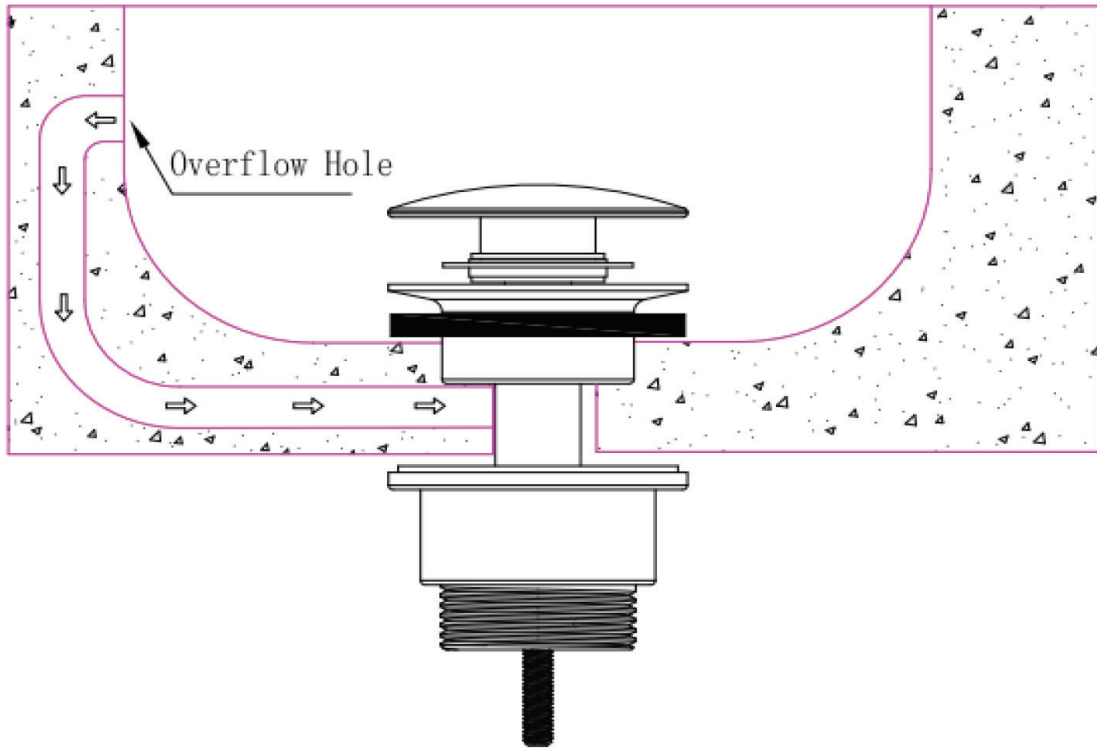

## Free Flow Unslotted Basin Waste - Chrome

<b>Product Code:</b>	167.FFBWL
<b>Construction:</b>	Brass & Zinc Alloy
<b>Finishes:</b>	Chrome plated to BS EN 248
<b>Water Pressure:</b>	Min. 0.2 bar, Max. 5.0 bar
<b>Plumbing Systems:</b>	Suitable for all plumbing systems
<b>Fitting:</b>	G1 - 1/4" BSP thread

<b>Packaging:</b>	38 x 38 x 27cm/carton (50 boxes), Dimension: 7 x 7 x 12.5 cm/box; Weight: 0.30Kg/box
<b>Guarantee:</b>	6 months against manufacturing faults (Excluding serviceable parts)

<b>Additional Information:</b>	i) Size: 41mm deep; $\varnothing 68$ mm cover cap ii) Suitable for all types of basin with or without overflow iii) Free Flow Waste
--------------------------------	--

## Slotted Basin