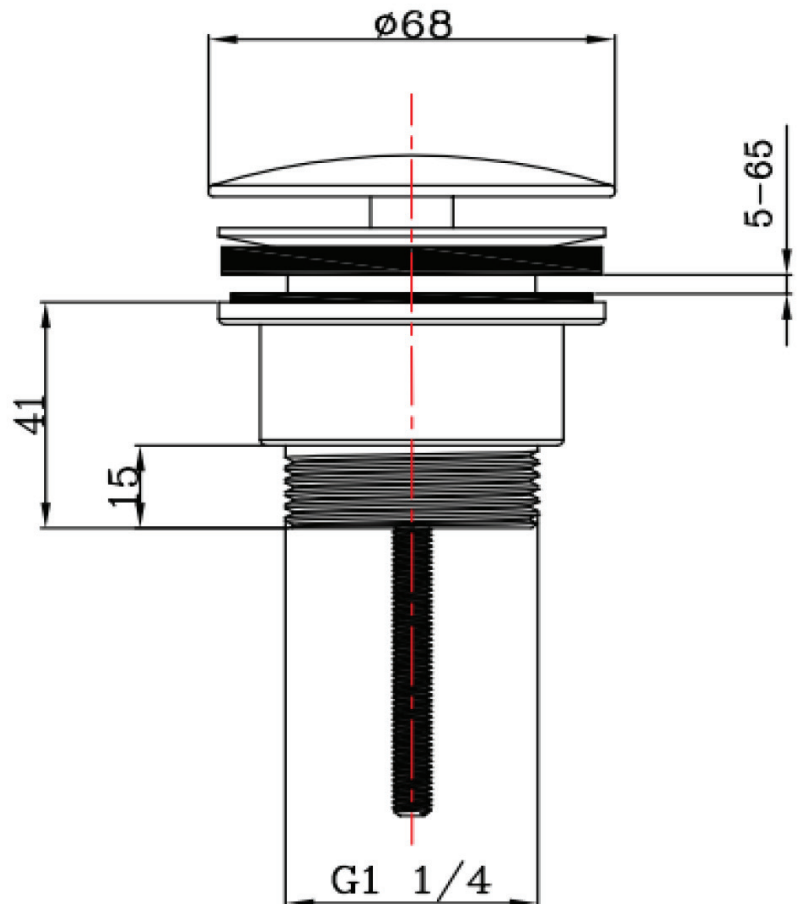

## Free Flow Unslotted Basin Waste - Chrome

<b>Product Code:</b>	167.FFBWL
<b>Construction:</b>	Brass & Zinc Alloy
<b>Finishes:</b>	Chrome plated to BS EN 248
<b>Water Pressure:</b>	Min. 0.2 bar, Max. 5.0 bar
<b>Plumbing Systems:</b>	Suitable for all plumbing systems
<b>Fitting:</b>	G1 - 1/4" BSP thread

<b>Packaging:</b>	38 x 38 x 27cm/carton (50 boxes), Dimension: 7 x 7 x 12.5 cm/box; Weight: 0.30Kg/box
<b>Guarantee:</b>	6 months against manufacturing faults (Excluding serviceable parts)

<b>Additional Information:</b>	i) Size: 41mm deep; $\varnothing 68$ mm cover cap ii) Suitable for all types of basin with or without overflow iii) Free Flow Waste
--------------------------------	--