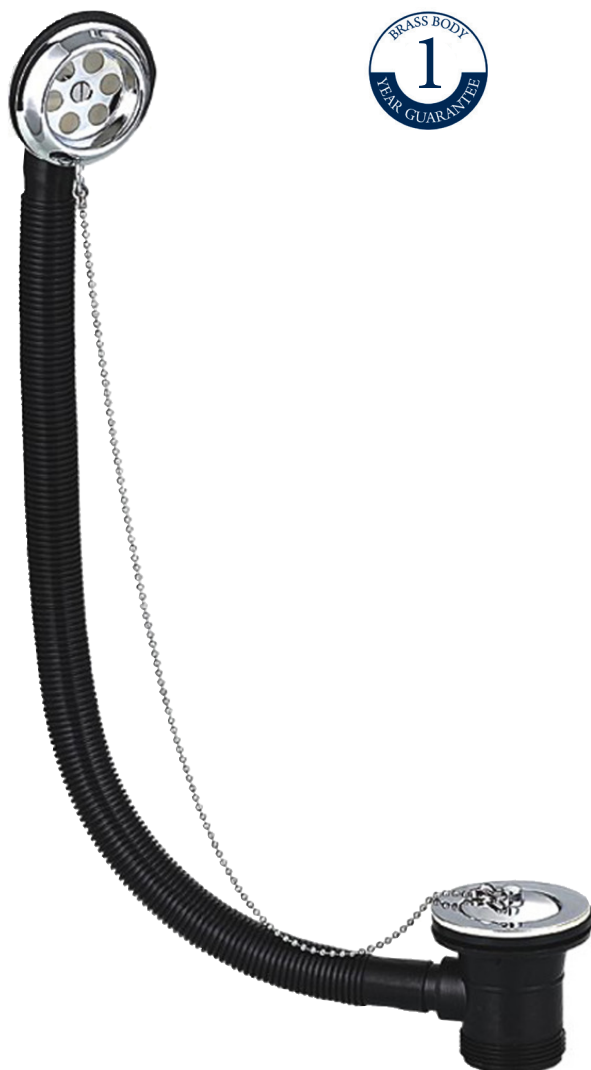

167.BRWPC Bath Retainer Waste (with brass plug and link chain)

Product Code: 167.BRWPC
Construction: Zinc alloy & ABS
Finishes: Chrome plated to BS EN 248
Product Type: Contemporary
Plumbing Systems: Suitable for all plumbing systems
Fitting: G1 - 1/2" BSP

Packaging: 39 x 39 x 44cm / Carton (30 boxes)
Dimension: 12 x 7.5 x 21cm / box
Weight: 0.38Kg / box
Guarantee: 1 year against manufacturing faults
(excluding serviceable parts)
Additional Information: Centre to centre length: 90cm

167.BRWPC

THE TUNBRIDGE WELLS
Brassware Co.

17	plastic pipe	1
16	retainer ring	1
15	"O"ring	1
14	overflow elbow	1
13	rubber washer	1
12	overflow cap	1
11	stainless steel screw	1
10	"S"ring	1
9	bead chain	1
8	triangle ring	1
7	plug	1
6	"O"ring	1
5	stainless steel screw	1
4	flange	1
3	foam washer	1
2	rubber washer	2
1	plastic body	1
NO	NAME	QTY