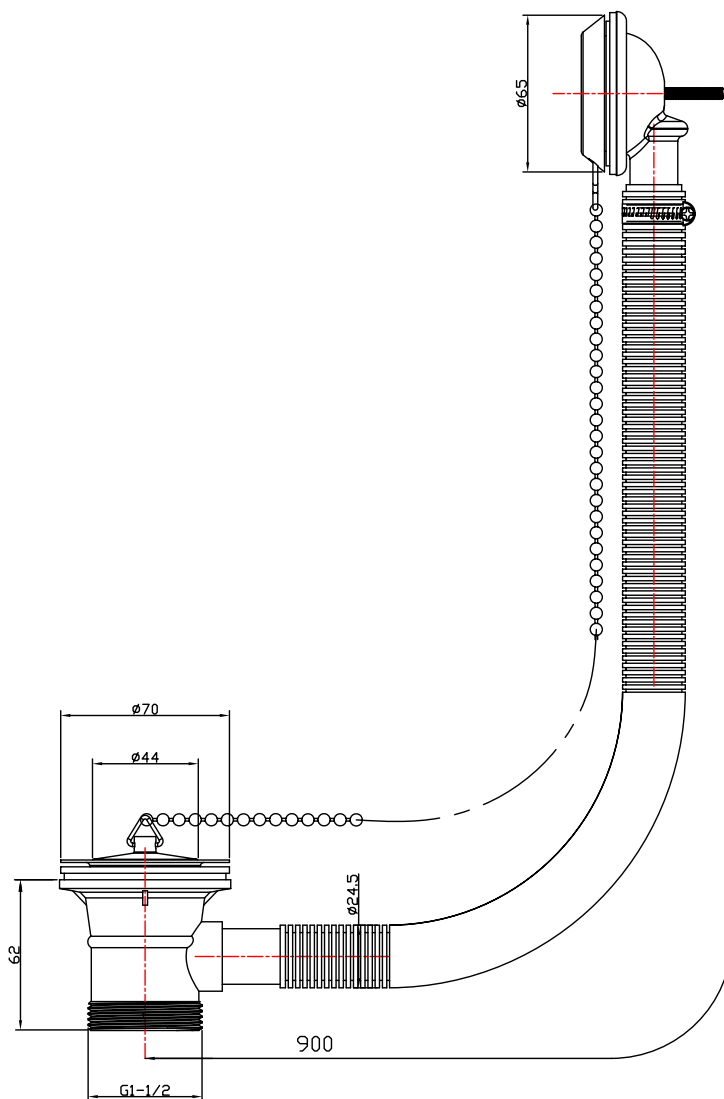

167.BRWPC Bath Retainer Waste (with brass plug and link chain)

Product Code: 167.BRWPC
Construction: Zinc alloy & ABS
Finishes: Chrome plated to BS EN 248
Product Type: Contemporary
Plumbing Systems: Suitable for all plumbing systems
Fitting: G1 - 1/2" BSP

Packaging: 39 x 39 x 44cm / Carton (30 boxes)
Dimension: 12 x 7.5 x 21cm / box
Weight: 0.38Kg / box
Guarantee: 1 year against manufacturing faults
(excluding serviceable parts)
Additional Information: Centre to centre length: 90cm

167.BRWPC

THE TUNBRIDGE WELLS
Brassware Co.

17	plastic pipe	1
16	retainer ring	1
15	"O"ring	1
14	overflow elbow	1
13	rubber washer	1
12	overflow cap	1
11	stainless steel screw	1
10	"S"ring	1
9	bead chain	1
8	triangle ring	1
7	plug	1
6	"O"ring	1
5	stainless steel screw	1
4	flange	1
3	foam washer	1
2	rubber washer	2
1	plastic body	1
NO	NAME	QTY