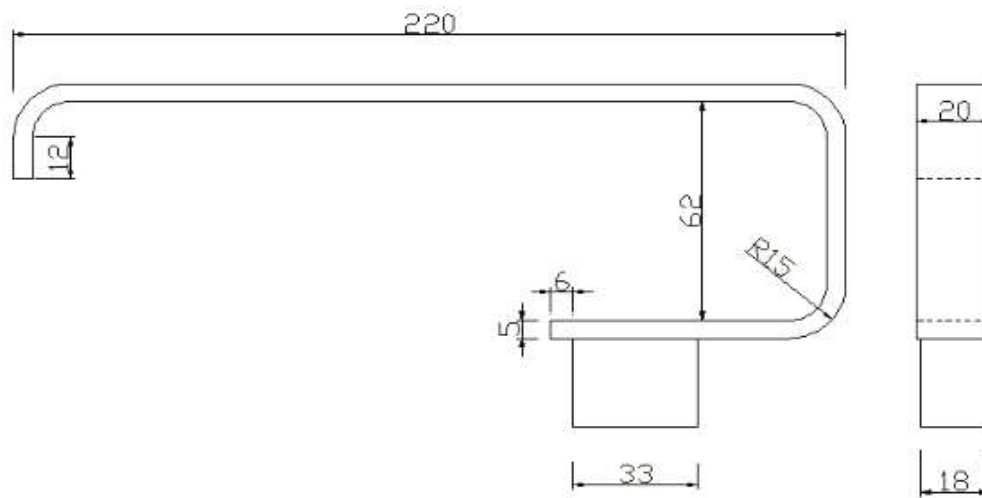

Bedgebury Towel Ring

Chrome: 167.BBTR

Matt Black: 167.BBTRBL

Brushed Brass: 167.BBTRBB

Gunmetal: 167.BBTRGM

Product Codes: Chrome: 167.BBTR
Matt Black: 167.BBTRBL
Brushed Brass: 167.BBTRBB
Gunmetal: 167.BBTRGM

Standards: Complies with BS5412, BS EN200

Packaging: 49 x 37 x 26cm/carton (20 boxes),
Dimension: 23 x 12 x 7cm/box;
Weight: 0.38Kg / box

Guarantee: 1 year against
manufacturing faults (Excluding
ceramic or glass parts)

All dimensions are in millimetres unless otherwise stated. The information contained on this page was correct at date of issue. Fitting dimensions are provided as a guide only. Some variation may occur due to manufacturing tolerances. We pursue a policy of continuing improvement in design and performance of our products and so reserve the right to change specifications without prior notice.