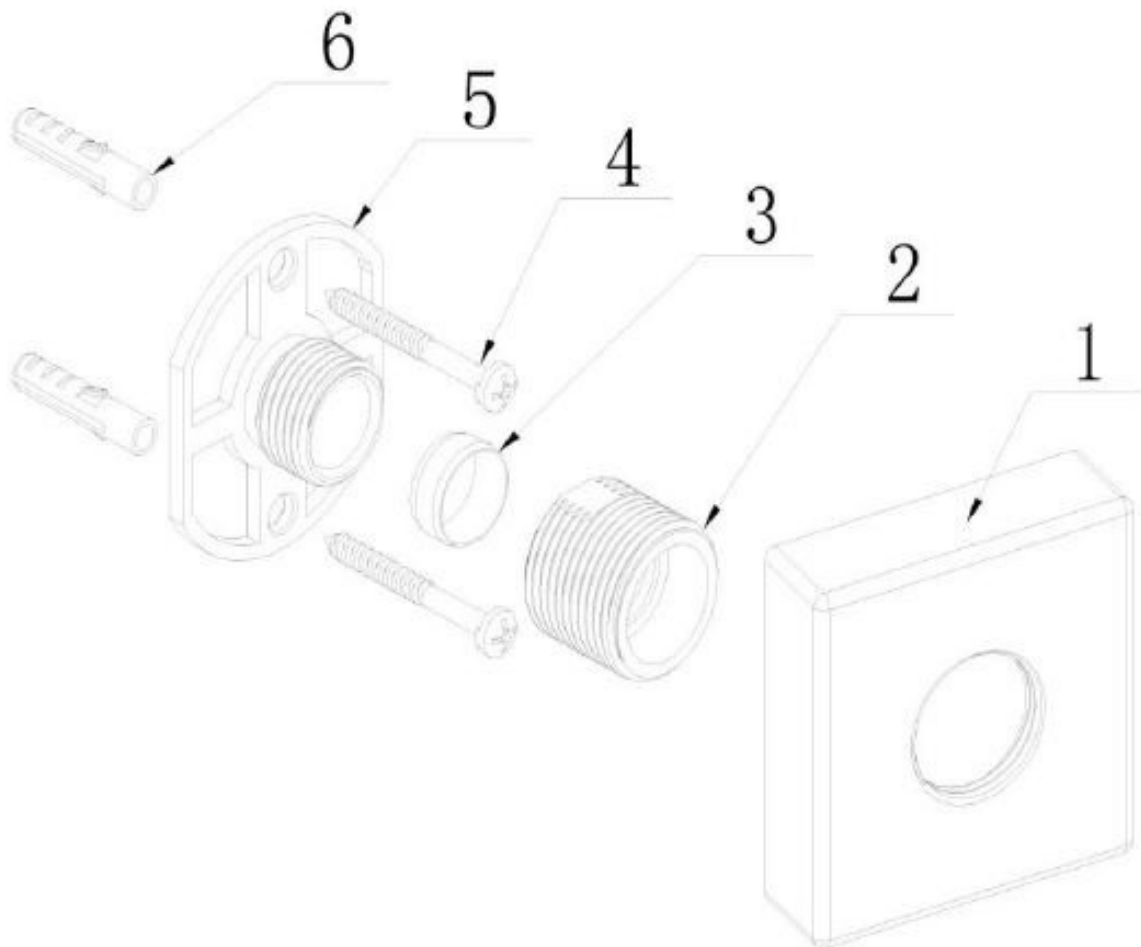

## 167.BBSEFK Square Bar Valve Easy Fit Kit

**Product code:** 167.BBSEFK

**Construction:** Brass Body (CuZn38Pb18) & Copper olive

**Finish:** Chrome plated to BS EN 248

**Plumbing Systems:** Suitable for all plumbing systems, hot and cold water pressure preferably balanced. Max. supply pressure differential requirement no greater than 5:1

**Fitting:** Inlet: 15mm compression connection  
Outlet: G3/4" BSP Male thread

**Packaging:** 37 x 37 x 30cm / carton (100 boxes), dimension: 7 x 7 x 7cm / box. Weight: 0.22kg/box

**Guarantee:** 1 year against manufacturing faults (excluding serviceable parts)

### Exposed Shower Valve Easy Fitting Kit

6	EF01-6	WALL PLUGS	4
5	EF01-5	FIXING PLATE	2
4	EF01-4	SCREWS(T4.2X43)	4
3	EF01-3	COPPER RING	2
2	EF01-2	CONNECTOR	2
1	EF01-1	COVER	2
No.	CODE	NAME	QUANTITY