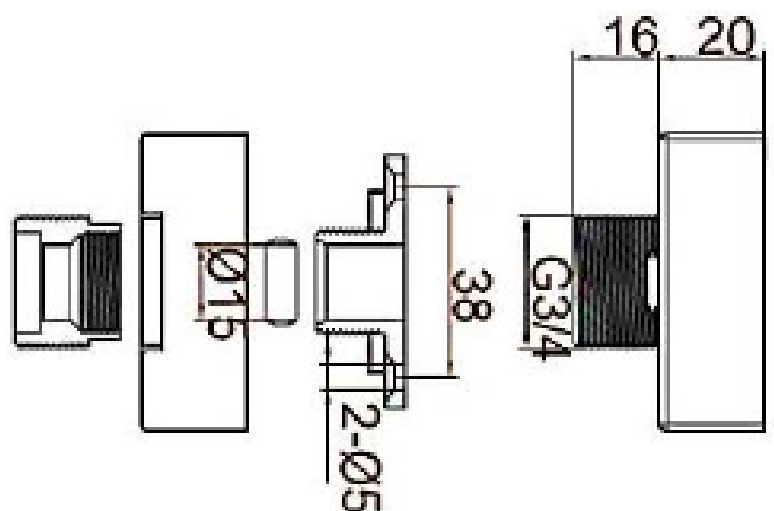

## 167.BBSEFK Square Bar Valve Easy Fit Kit

**Product code:** 167.BBSEFK

**Construction:** Brass Body (CuZn38Pb18) & Copper olive

**Finish:** Chrome plated to BS EN 248

**Plumbing Systems:** Suitable for all plumbing systems, hot and cold water pressure preferably balanced. Max. supply pressure differential requirement no greater than 5:1

**Fitting:** Inlet: 15mm compression connection  
Outlet: G3/4" BSP Male thread

**Packaging:** 37 x 37 x 30cm / carton (100 boxes), dimension: 7 x 7 x 7cm / box. Weight: 0.22kg/box

**Guarantee:** 1 year against manufacturing faults (excluding serviceable parts)

### Exposed Shower Valve Easy Fitting Kit

6	EF01-6	WALL PLUGS	4
5	EF01-5	FIXING PLATE	2
4	EF01-4	SCREWS(T4.2X43)	4
3	EF01-3	COPPER RING	2
2	EF01-2	CONNECTOR	2
1	EF01-1	COVER	2
No.	CODE	NAME	QUANTITY