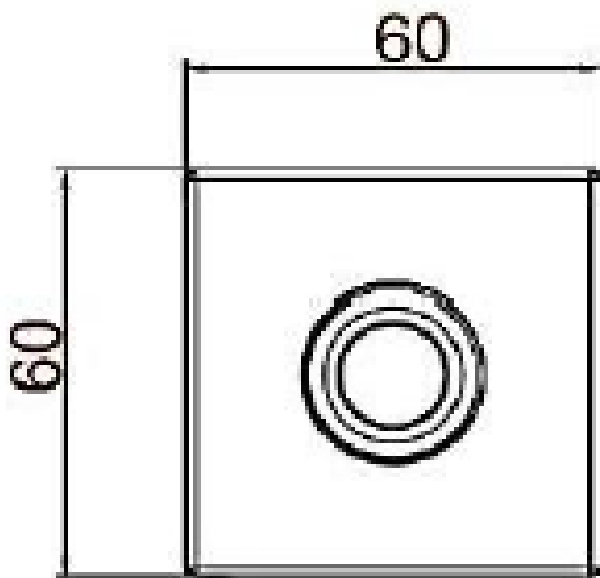

## 167.BBSEFK Square Bar Valve Easy Fit Kit

**Product code:** 167.BBSEFK

**Construction:** Brass Body (CuZn38Pb18) & Copper olive

**Finish:** Chrome plated to BS EN 248

**Plumbing Systems:** Suitable for all plumbing systems, hot and cold water pressure preferably balanced. Max. supply pressure differential requirement no greater than 5:1

**Fitting:** Inlet: 15mm compression connection  
Outlet: G3/4" BSP Male thread

**Packaging:** 37 x 37 x 30cm / carton (100 boxes), dimension: 7 x 7 x 7cm / box. Weight: 0.22kg/box

**Guarantee:** 1 year against manufacturing faults (excluding serviceable parts)

### Exposed Shower Valve Easy Fitting Kit

6	EF01-6	WALL PLUGS	4
5	EF01-5	FIXING PLATE	2
4	EF01-4	SCREWS(T4.2X43)	4
3	EF01-3	COPPER RING	2
2	EF01-2	CONNECTOR	2
1	EF01-1	COVER	2
No.	CODE	NAME	QUANTITY