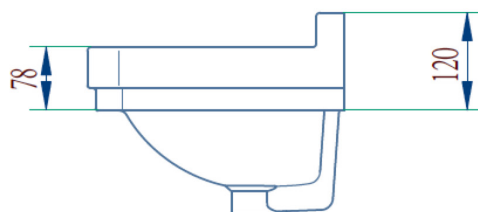

Amesbury Cloakroom Wall Hung Basin - 2TH

Code: 134.BCL2TH
Material: Vitreous china
Weight: 12kg
Colour: White

Not suitable for use with pedestal