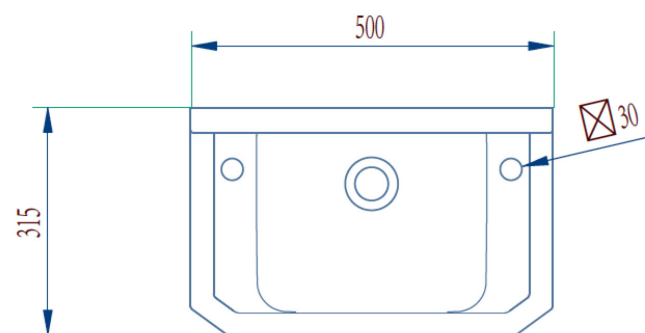

Amesbury Cloakroom Wall Hung Basin - 2TH

Code: 134.BCL2TH
Material: Vitreous china
Weight: 12kg
Colour: White

Not suitable for use with pedestal