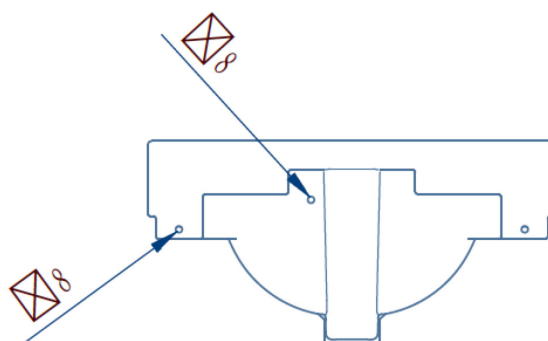

Amesbury Cloakroom Wall Hung Basin - 2TH

Code: 134.BCL2TH
Material: Vitreous china
Weight: 12kg
Colour: White

Not suitable for use with pedestal