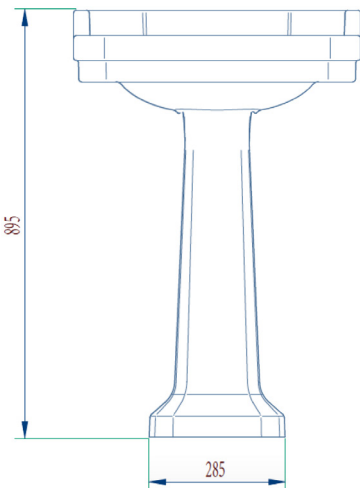

### Amesbury Basin 560mm

#### Tap hole options

**1 Tap Hole** – 134.B51TH

**2 Tap Hole** – 134.B52TH

**3 Tap Hole** – 134.B53TH

**Weight:** 18kg

**Colour:** White

**Note:** Basin and pedestal sold separately

### Amesbury Basin 600mm

#### Tap hole options

**1 Tap Hole** – 134.B61TH

**2 Tap Hole** – 134.B62TH

**3 Tap Hole** – 134.B63TH

**Weight:** 18kg

**Colour:** White

**Note:** Basin and pedestal sold separately