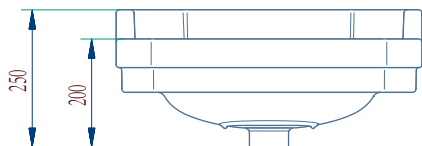

## Amesbury Basin & Pedestal - 1, 2 or 3TH

### Amesbury Basin 560mm

#### Tap hole options

**1 Tap Hole** – 134.B51TH

**2 Tap Hole** – 134.B52TH

**3 Tap Hole** – 134.B53TH

**Weight:** 18kg

**Colour:** White

**Note:** Basin and pedestal sold separately