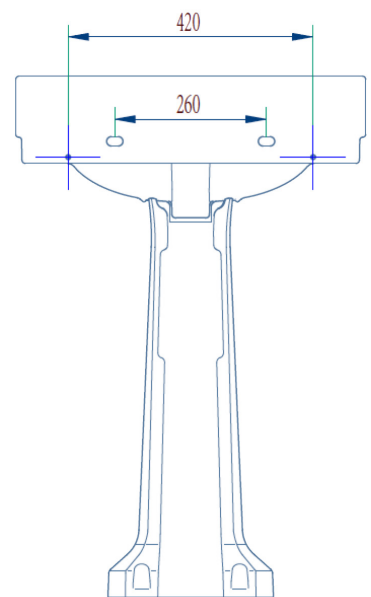

### Amesbury Basin 560mm

#### Tap hole options

**1 Tap Hole** – 134.B51TH

**2 Tap Hole** – 134.B52TH

**3 Tap Hole** – 134.B53TH

**Weight:** 18kg

**Colour:** White

**Note:** Basin and pedestal sold separately

### Amesbury Basin 600mm

#### Tap hole options

**1 Tap Hole** – 134.B61TH

**2 Tap Hole** – 134.B62TH

**3 Tap Hole** – 134.B63TH

**Weight:** 18kg

**Colour:** White

**Note:** Basin and pedestal sold separately