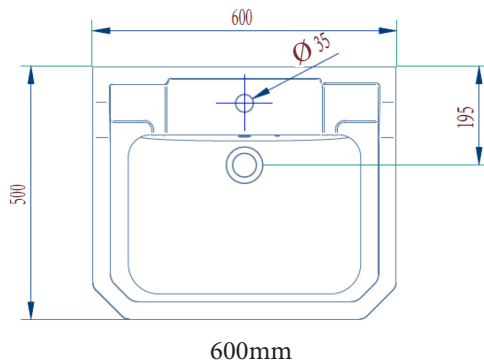

### Amesbury Basin 560mm

#### Tap hole options

**1 Tap Hole** – 134.B51TH

**2 Tap Hole** – 134.B52TH

**3 Tap Hole** – 134.B53TH

**Weight:** 18kg

**Colour:** White

**Note:** Basin and pedestal sold separately

### Amesbury Basin 600mm

#### Tap hole options

**1 Tap Hole** – 134.B61TH

**2 Tap Hole** – 134.B62TH

**3 Tap Hole** – 134.B63TH

**Weight:** 18kg

**Colour:** White

**Note:** Basin and pedestal sold separately