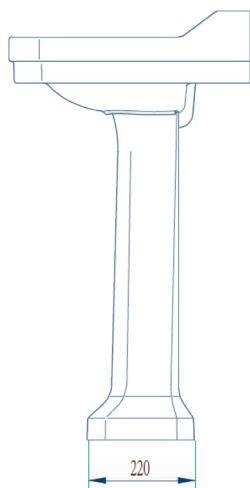

## Amesbury Basin & Pedestal - 1, 2 or 3TH

### Amesbury Basin 560mm

#### Tap hole options

**1 Tap Hole** – 134.B51TH

**2 Tap Hole** – 134.B52TH

**3 Tap Hole** – 134.B53TH

**Weight:** 18kg

**Colour:** White

**Note:** Basin and pedestal sold separately

#### Tap hole options

**1 Tap Hole** – 134.B61TH

**2 Tap Hole** – 134.B62TH

**3 Tap Hole** – 134.B63TH

**Weight:** 18kg

**Colour:** White

**Note:** Basin and pedestal sold separately