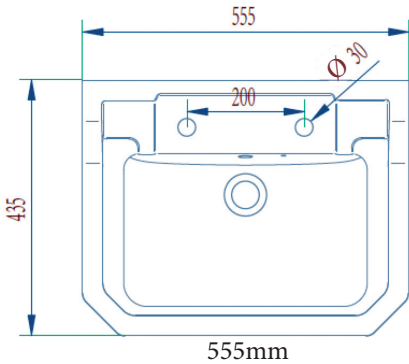

### Amesbury Basin 560mm

#### Tap hole options

**1 Tap Hole** – 134.B51TH

**2 Tap Hole** – 134.B52TH

**3 Tap Hole** – 134.B53TH

**Weight:** 18kg

**Colour:** White

**Note:** Basin and pedestal sold separately

### Amesbury Basin 600mm

#### Tap hole options

**1 Tap Hole** – 134.B61TH

**2 Tap Hole** – 134.B62TH

**3 Tap Hole** – 134.B63TH

**Weight:** 18kg

**Colour:** White

**Note:** Basin and pedestal sold separately