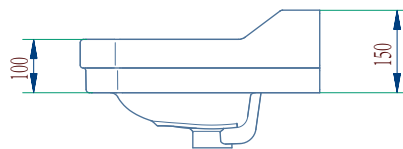

## Amesbury Basin & Pedestal - 1, 2 or 3TH

### Amesbury Basin 560mm

#### Tap hole options

**1 Tap Hole** – 134.B51TH

**2 Tap Hole** – 134.B52TH

**3 Tap Hole** – 134.B53TH

**Weight:** 18kg

**Colour:** White

**Note:** Basin and pedestal sold separately

#### Tap hole options

**1 Tap Hole** – 134.B61TH

**2 Tap Hole** – 134.B62TH

**3 Tap Hole** – 134.B63TH

**Weight:** 18kg

**Colour:** White

**Note:** Basin and pedestal sold separately