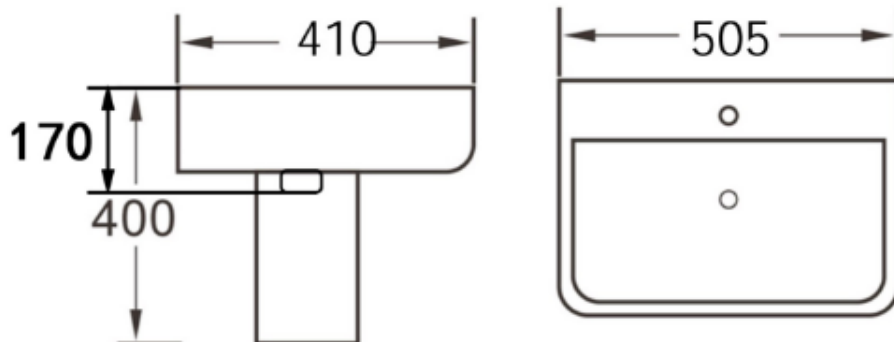

134.ASLBA501 - Soft Square 500mm Slim Basin

BASIN CODE:	134.ASLBA501
TAP HOLE:	1TH
SIZE:	505 (W) x 410 x 170mm (D)
WEIGHT:	16KG
MATERIAL:	Vitreous China
COLOUR:	White
NOTES:	Excludes Pedestal, Tap and Waste

PEDESTAL OPTIONS:

Full Pedestal:	134.AP	12KG
Semi Pedestal:	134.ASPN	8KG