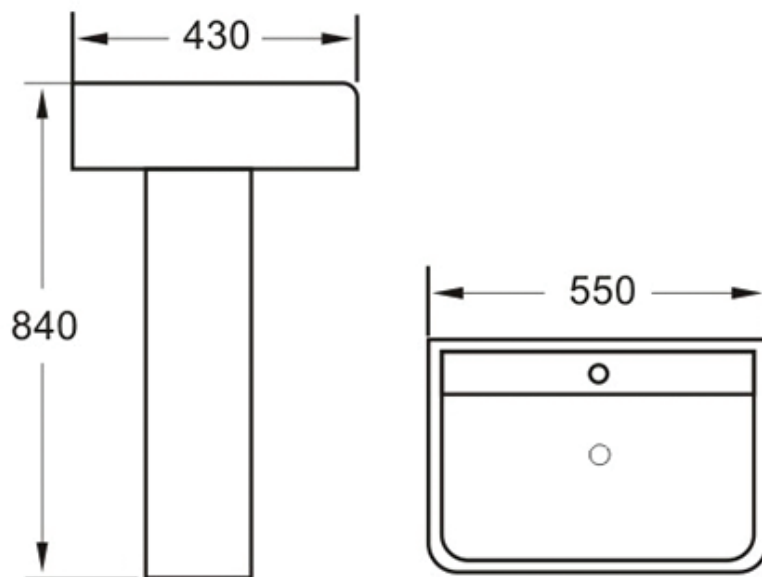

Annabel 550mm Square Basin

| | |
|----------------------|-------------------------------------|
| BASIN CODE: | 134.ASBA551 |
| TAP HOLE: | 1TH |
| SIZE: | 550 (W) x 430mm (D) |
| BASIN WEIGHT: | 16KG |
| MATERIAL: | Vitreous China |
| COLOUR: | White |
| Notes: | Excludes Pedestal, Tap and Waste |

SQUARE PEDESTAL OPTIONS:

| | | |
|-----------------------|----------|------|
| Full Pedestal: | 134.ASP | 14KG |
| Semi Pedestal: | 134.ASSP | 7KG |