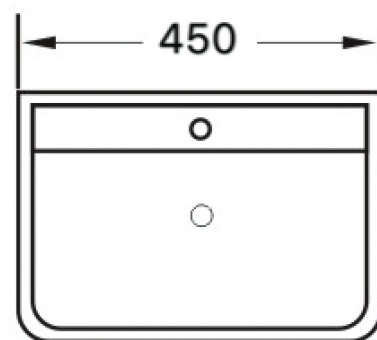

## Artesan 450mm Square Cloakroom Basin

<b>BASIN CODE:</b>	134.ASBA41
<b>TAP HOLE:</b>	1TH
<b>SIZE:</b>	450 (W) x 375mm (D)
<b>BASIN WEIGHT:</b>	14KG
<b>MATERIAL:</b>	Vitreous China
<b>COLOUR:</b>	White
<b>Notes:</b>	Excludes Pedestal, Tap and Waste

### SQUARE PEDESTAL OPTIONS:

<b>Full Pedestal:</b>	134.ASP	14KG
<b>Semi Pedestal:</b>	134.ASSP	7KG