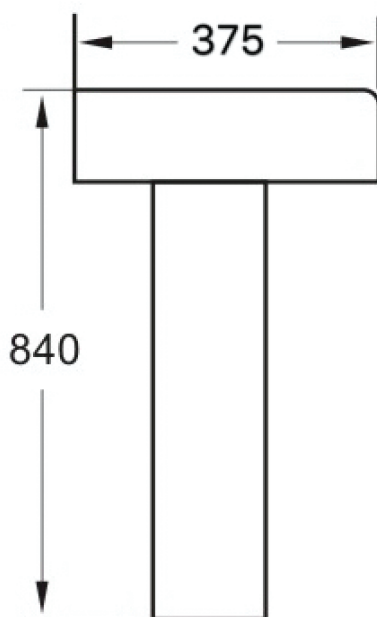

## Artesan 450mm Square Cloakroom Basin

<b>BASIN CODE:</b>	134.ASBA41
<b>TAP HOLE:</b>	1TH
<b>SIZE:</b>	450 (W) x 375mm (D)
<b>BASIN WEIGHT:</b>	14KG
<b>MATERIAL:</b>	Vitreous China
<b>COLOUR:</b>	White
<b>Notes:</b>	Excludes Pedestal, Tap and Waste

### SQUARE PEDESTAL OPTIONS:

<b>Full Pedestal:</b>	134.ASP	14KG
<b>Semi Pedestal:</b>	134.ASSP	7KG