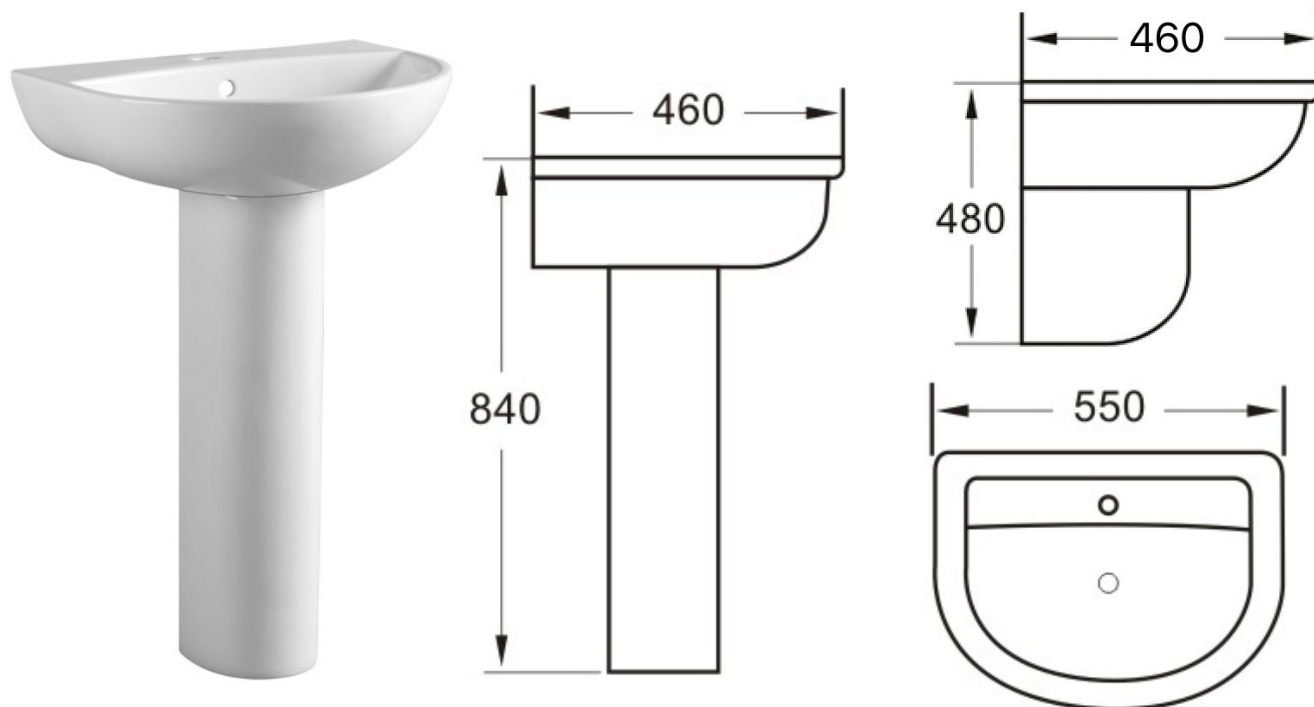

## Artesan 550mm Round Basin

<b>BASIN CODE:</b>	134.ARBA51
<b>TAP HOLE:</b>	1TH
<b>SIZE:</b>	550 (W) x 460mm (D)
<b>BASIN WEIGHT:</b>	10KG
<b>MATERIAL:</b>	Vitreous China
<b>COLOUR:</b>	White
<b>Notes:</b>	Excludes Pedestal, Tap and Waste

### ROUND PEDESTAL OPTIONS:

#### Full Pedestal:

134.ARP 12KG

#### Semi Pedestal:

134.ARSP 8KG