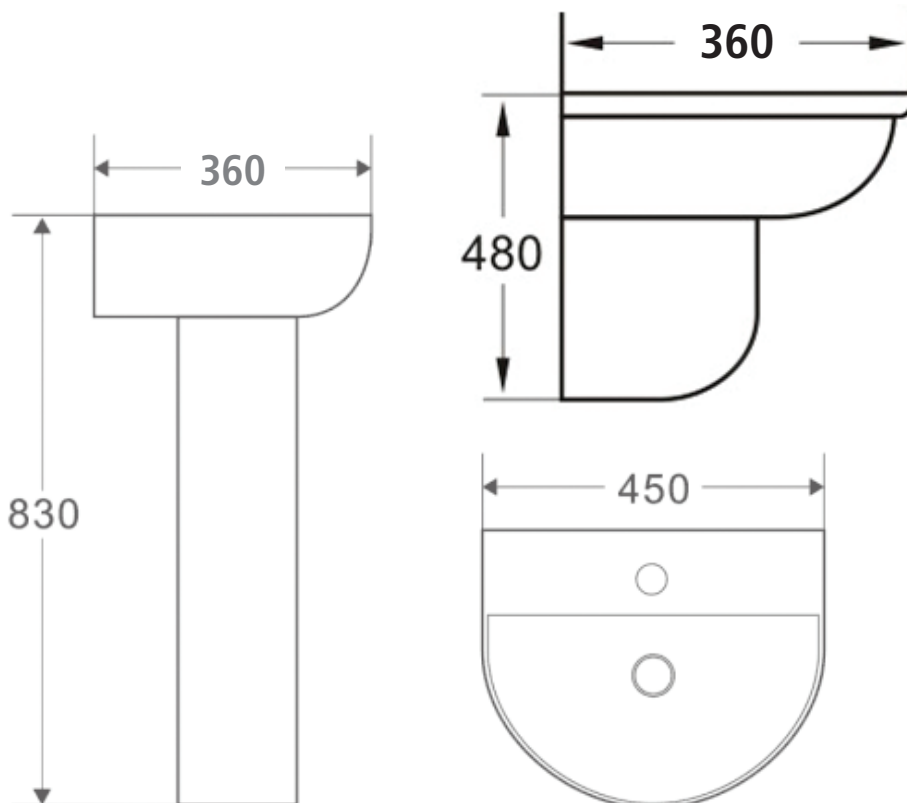

DATA SHEET

Artesan®

134.ARBA41 Artesan 450mm Round Cloakroom Basin

BASIN CODE:	134.ARBA41
TAP HOLE:	1TH
SIZE:	450 (W) x 360mm (D)
BASIN WEIGHT:	10KG
MATERIAL:	Vitreous China
COLOUR:	White
Notes:	Excludes Pedestal, Tap and Waste

ROUND PEDESTAL OPTIONS:

Full Pedestal:	134.ARP	12KG
Semi Pedestal:	134.ARSP	8KG