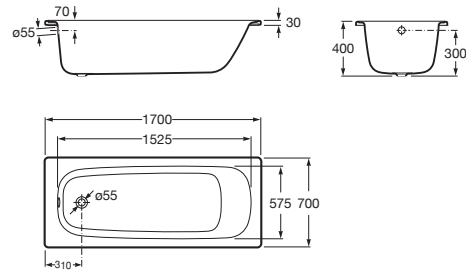

CONTESA

Rectangular steel bath

DIMENSIONS

Length 1500 mm
 Width 700 mm
 Height 400 mm

COLOURS AND FINISHES

00 White

TECHNICAL DRAWINGS

FEATURES

Capacity (people): 1

Drain: Not included

Installation legs: Optional legs

Installation type: Drop-in, With front panel

Shape: Rectangular

Taphole configuration: 2 tapholes (diameter 36mm)

Water capacity to overflow (l): 165