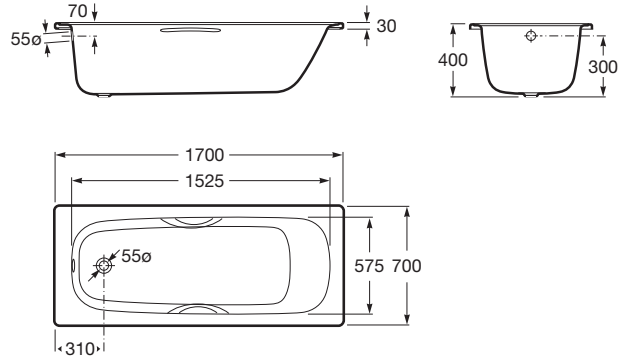

CARLA

Rectangular steel bath with anti-slip base

DIMENSIONS

Length 1700 mm
 Width 700 mm
 Height 400 mm

COLOURS AND FINISHES

00 White

TECHNICAL DRAWINGS

FEATURES

- Anti-slip type: Added
- Capacity (people): 1
- Drain: Not included
- Installation legs: Optional legs
- Installation type: Drop-in
- Shape: Rectangular
- Taphole configuration: 2 tapholes (diameter 36mm)
- Water capacity to overflow (l): 195