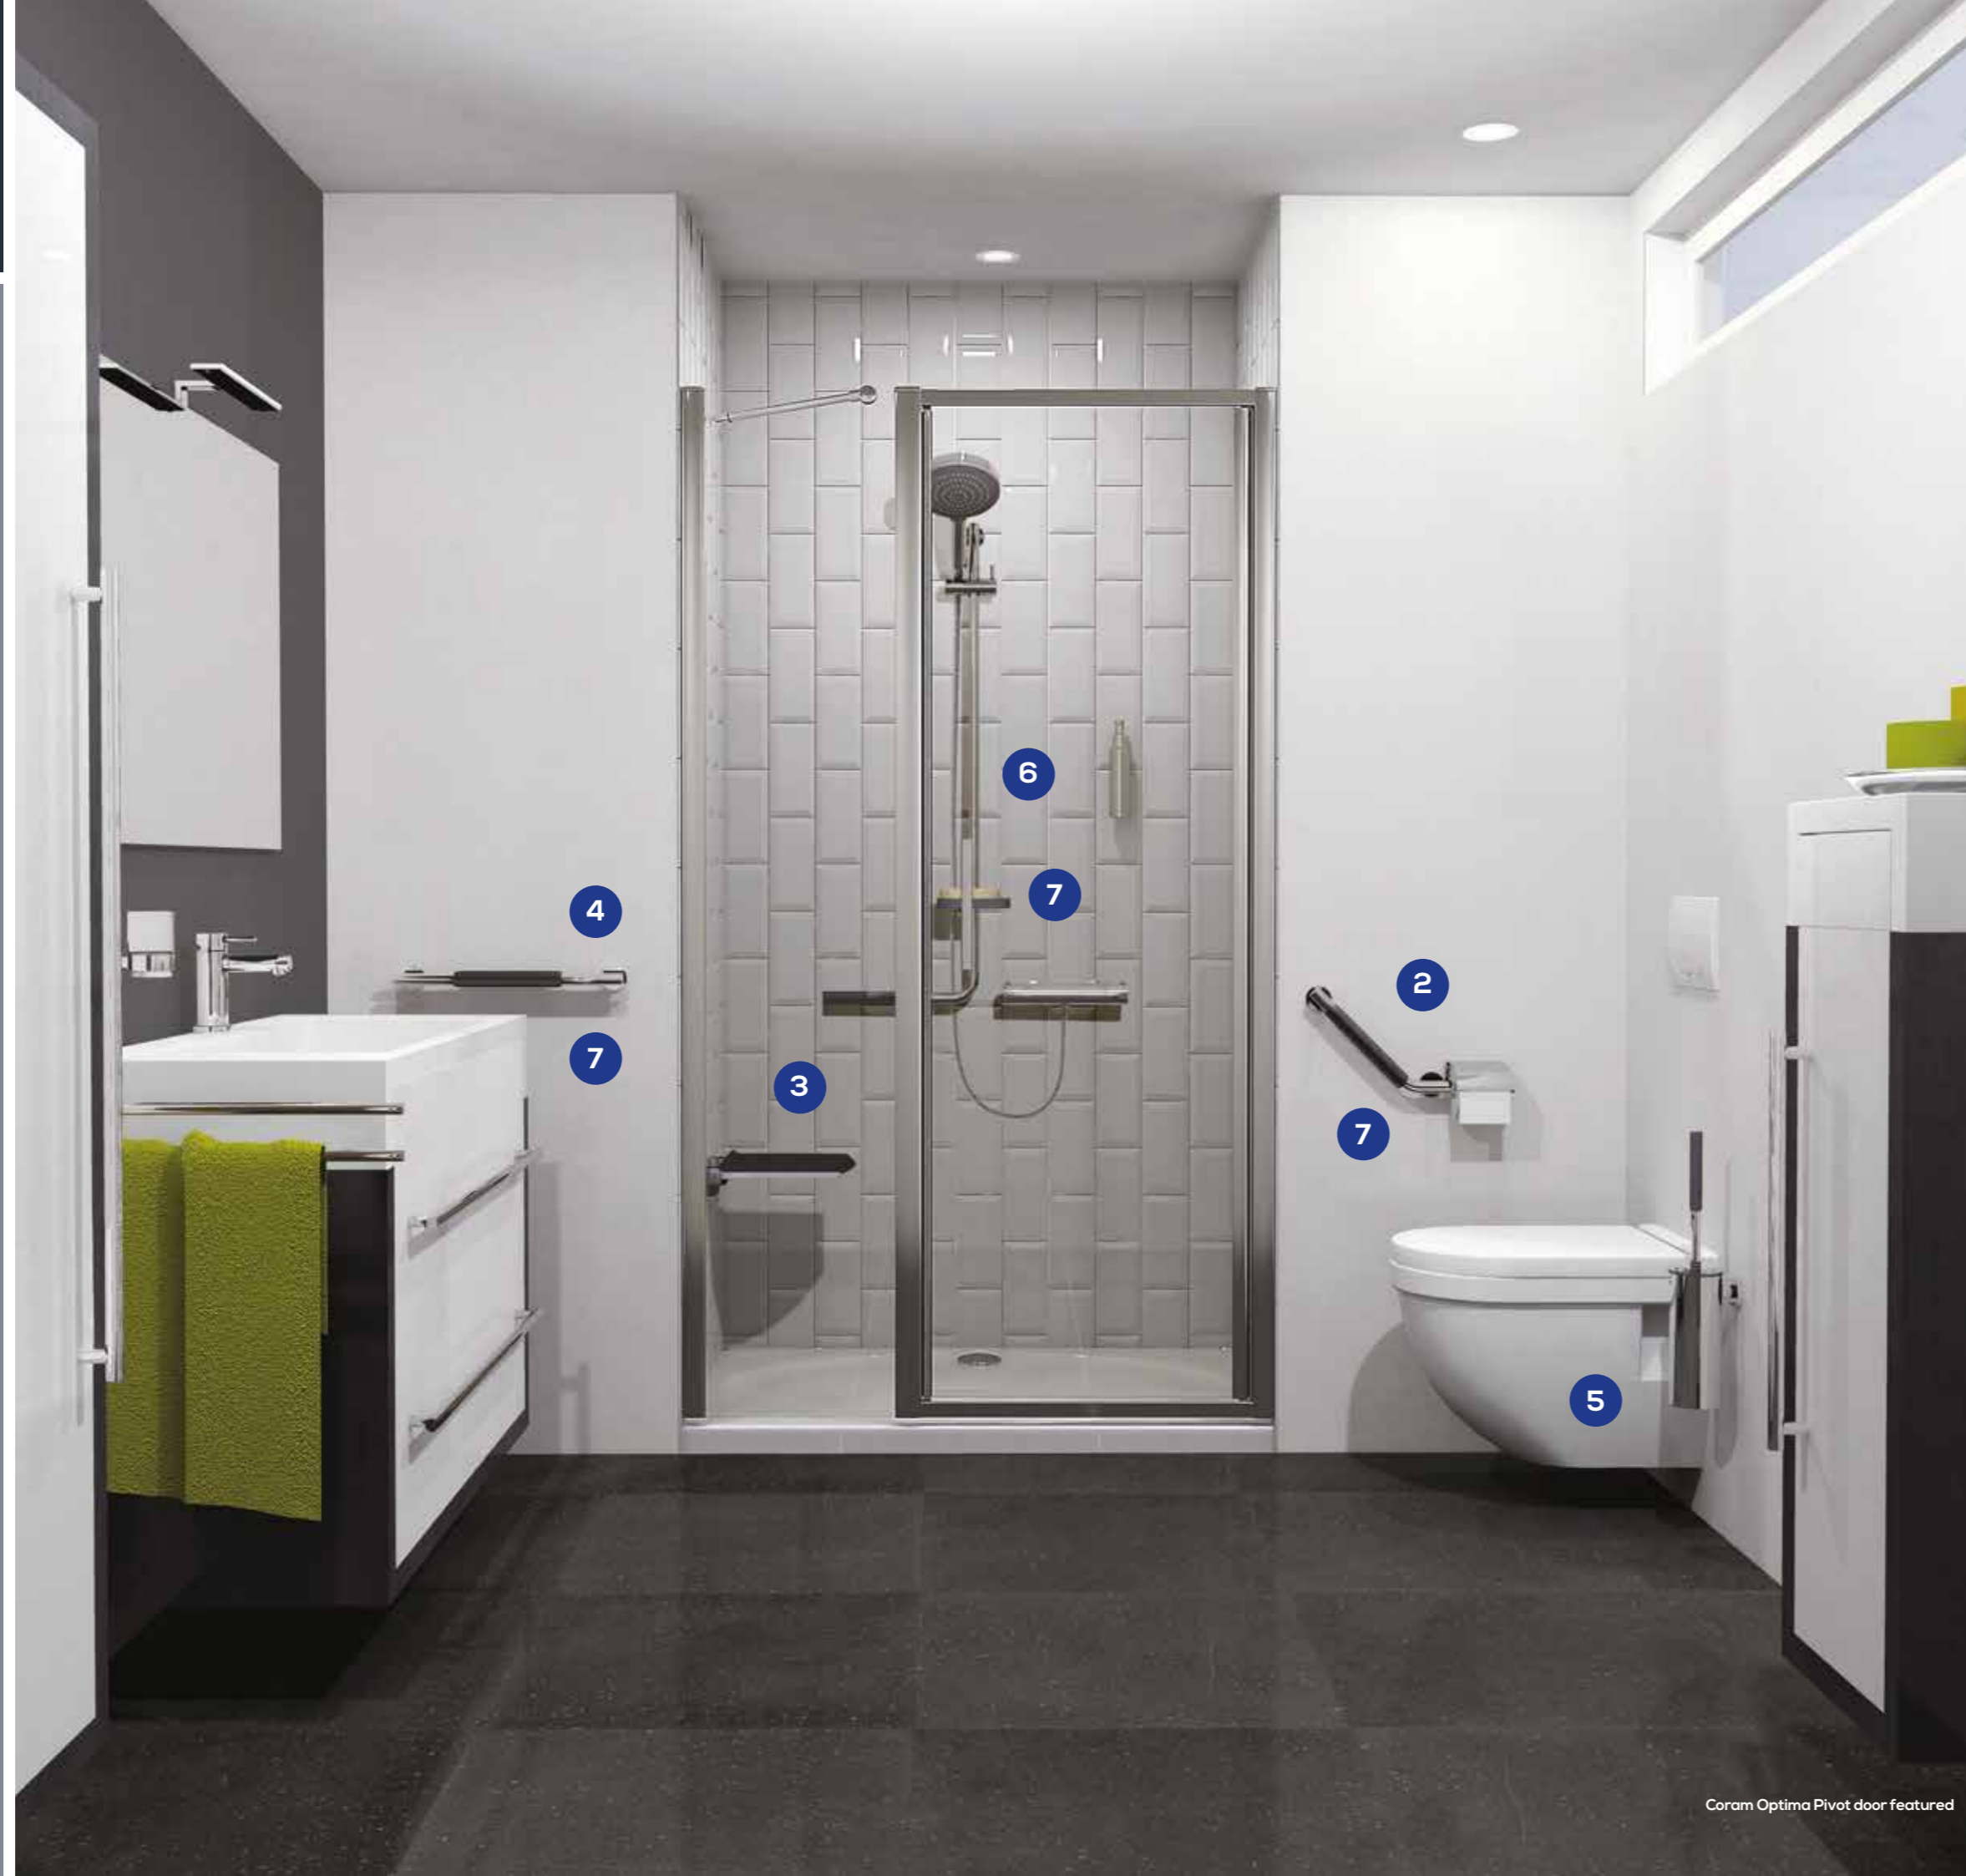

The Boston Accessories range incorporates a variety of polished or brushed stainless steel products which provide a comfortable and safe bathroom environment for customers who do not want to compromise on style.

1. **1 Safety bar 135°**
   - Available in both left and right angled option
2. **2 Safety bar / toilet roll holder**
   - Highly robust grips and safety bars with a bearing capacity of up to 150kg
   - 2 in 1 toilet roll holder, a stylish design that doubles as a sturdy wall grip to help you get up more easily
3. **3 Folding seat**
   - Load bearing 120kg
   - Shower in comfort
   - Slim and stylish low profile both when in use and when stored
   - Neatly folds away
   - Textured non slip finish for extra security
4. **4 Safety bar - straight**
   - Choice of 3 sizes
   - Wall mounted. Easy reach and easy grip
5. **5 Toilet brush and holder**
   - Longer than standard toilet brush making cleaning that little bit easier
6. **6 Safety shower bar**
   - Shower rail that works as a sturdy wall grip
   - Shower safety bar is available with left, right and angled options
7. **7 Accessories**
   - Anti slip grip
   - Universal organiser - easily clips to any horizontal or vertical safety bar. Easily repositioned

Additional benefits

- Towel rails that can be turned into sturdy safety bar grips
- Shower rails that also work as a solid wall grip if needed
- A choice of attractive brushed or polished stainless steel finishes

8 Safety bar 90°

Coram Optima Pivot door featured

BOSTON COMFORT & SAFETY ACCESSORIES SPECIFICATIONS

1 Safety bar 135°

Code	Description	Retail Price Exc. VAT	Retail Price Inc. VAT*
298720946	Safety bar 135° Right stainless steel brushed	£102.73	£123.28
298720346	Safety bar 135° Right stainless steel polished	£108.54	£130.25
298750946	Safety bar 135° Left stainless steel brushed	£102.73	£123.28
298750346	Safety bar 135° Left stainless steel polished	£108.54	£130.25

2 Safety bar / toilet roll holder

Code	Description	Retail Price Exc. VAT	Retail Price Inc. VAT*
299120946	Safety bar with toilet roll holder 135° Right stainless steel brushed	£92.23	£110.67
299120346	Safety bar with toilet roll holder 135° Right stainless steel polished	£95.44	£114.53
299150946	Safety bar with toilet roll holder 135° Left stainless steel brushed	£92.23	£110.67
299150346	Safety bar with toilet roll holder 135° Left stainless steel polished	£95.44	£114.53

4 Safety bar - straight (3 sizes available)

Code	Description	Retail Price Exc. VAT	Retail Price Inc. VAT*
297720946	Safety bar 30cm stainless steel brushed	£48.04	£57.65
297720346	Safety bar 30cm stainless steel polished	£50.55	£60.67
297920946	Safety bar 45cm stainless steel brushed	£51.54	£61.85
297920346	Safety bar 45cm stainless steel polished	£54.09	£64.91
298120946	Safety bar 90cm stainless steel brushed	£78.88	£94.66
298120346	Safety bar 90cm stainless steel polished	£82.51	£99.02

6 Safety shower bar

Code	Description	Retail Price Exc. VAT	Retail Price Inc. VAT*
299720946	Safety shower bar 90° right stainless steel brushed	£142.15	£170.58
299720346	Safety shower bar 90° right stainless steel polished	£142.56	£171.08
299750946	Safety shower bar 90° left stainless steel brushed	£142.15	£170.58
299750346	Safety shower bar 90° left stainless steel polished	£142.56	£171.08

8 Safety bar 90°

Code	Description	Retail Price Exc. VAT	Retail Price Inc. VAT*
298320946	Safety bar 90° Right stainless steel brushed	£110.65	£132.77
298320346	Safety bar 90° Right stainless steel polished	£115.95	£139.14
298350946	Safety bar 90° Left stainless steel brushed	£110.65	£132.77
298350346	Safety bar 90° Left stainless steel polished	£115.95	£139.14

3 Folding seat

Code	Description	Retail Price Exc. VAT	Retail Price Inc. VAT*
299520346	Folding seat	£166.73	£200.08

5 Toilet brush and holder

Code	Description	Retail Price Exc. VAT	Retail Price Inc. VAT*
299920946	Toilet brush and holder stainless steel brushed	£64.11	£76.93
299920346	Toilet brush and holder stainless steel polished	£68.35	£82.02

7 Accessories

Code	Description	Retail Price Exc. VAT	Retail Price Inc. VAT*
297521046	Anti slip grip grey	£15.46	£18.56
297621046	Organizer grey	£20.00	£24.00

700mm Drop down grab rail

Code	Description	Retail Price Exc. VAT	Retail Price Inc. VAT*
299230946	700mm Drop down grab rail Brushed stainless steel	£192.03	£230.44
299920346	700mm Drop down grab rail Stainless steel polished	£197.09	£236.51