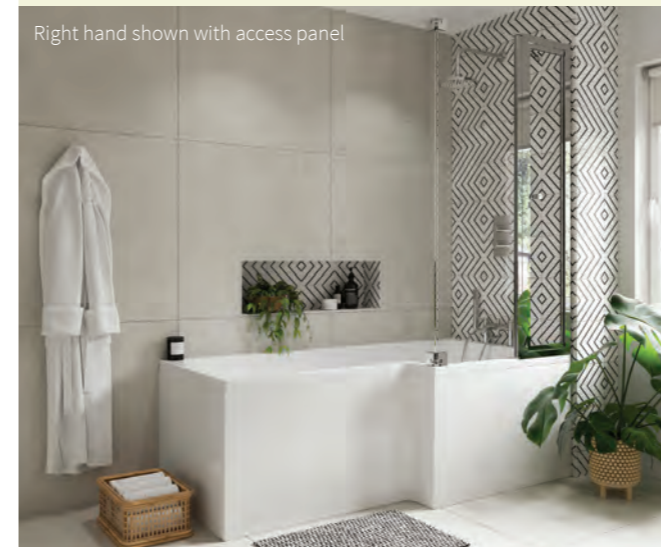

EcoSquare Shower Bath		
Right hand 1700 x 700mm (850mm at widest point)	124.CGR18	£665
Ecosquare Screen with Access Panel left or right hand	124.BS8	£639
Ecosquare Front Panel	124.R18F	£265
Ecosquare End Panel	124.R27E	£105

Complete with bath, front panel and bath screen

Right hand	124.ES17R	£1,569

All retail prices include VAT

WSL While stocks last