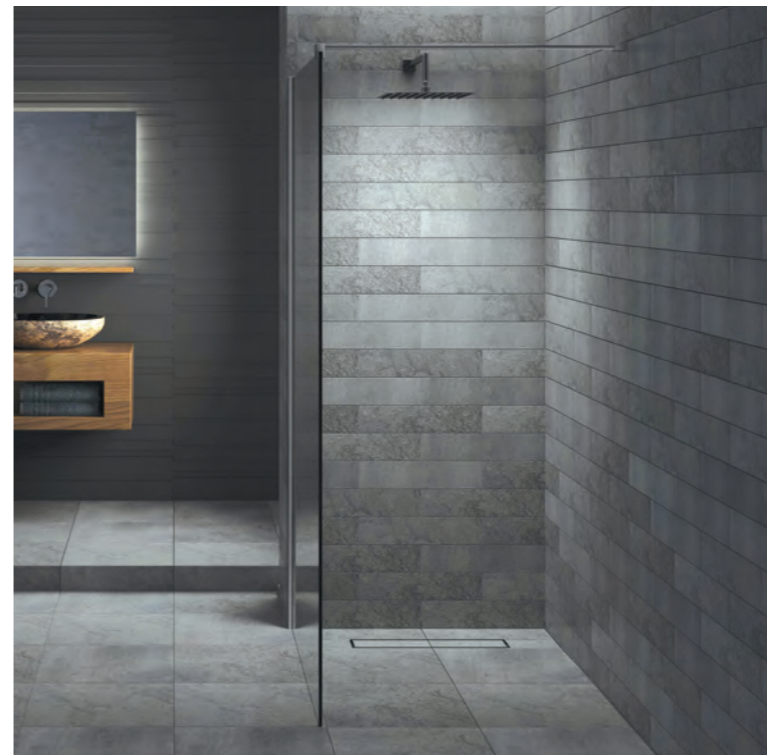

aqua4ma

Linear Decks

Linear Deck*	Product Code	Price Inc. VAT
1330mm x 1000mm	24.WRL133100	£933

*Excludes Waste

Waste	Product Code	Price Inc. VAT
Linear Waste	24.WRWAL	£36

Adhesives	Product Code	Price Inc. VAT
Solvent Weld Paste 310ml Tube**	24.4MASW	£22
Grabber 310ml Tube	24.4MAG	£22

**Solvent weld paste will join approx. 10 linear metres per tube