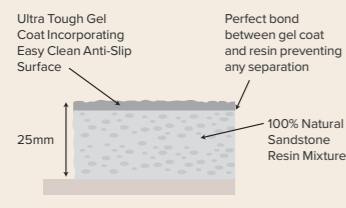

Symmetry Permanent Anti-Slip Technology

Providing almost twice the slip resistance of the industry standard, and backed up by a permanent lifetime guarantee, Traymate's market-leading anti-slip surface is moulded directly into the structure of the tray, meaning you'll never need to reapply it.