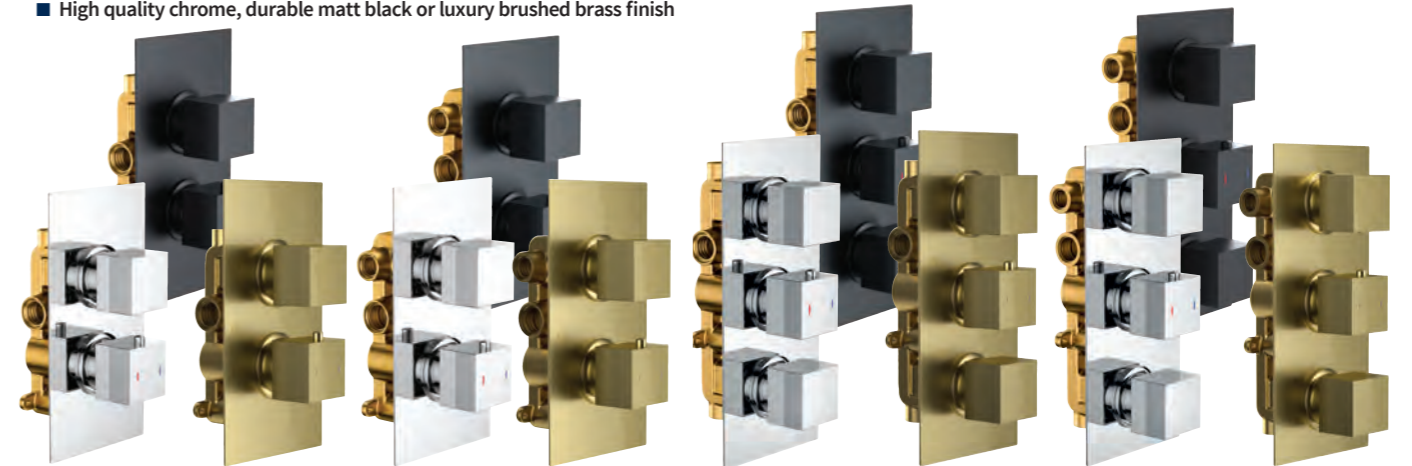

Single Outlet, Two Controls Concealed Thermostatic Valve stainless steel wall plate with square zinc alloy handles	Double Outlet, Two Controls Concealed Thermostatic Valve stainless steel wall plate with square zinc alloy handles	Double Outlet, Three Controls Concealed Thermostatic Valve stainless steel wall plate with square zinc alloy handles	Triple Outlet, Three Controls Concealed Thermostatic Valve stainless steel wall plate with square zinc alloy handles
Chrome 167.BB1TSV £246	Chrome 167.BB2TSV £279	Chrome 167.BB3TSV £342	Chrome 167.BB33TSV £342
Matt black 167.BB1TSVBL £284	Matt black 167.BB2TSVBL £321	Matt black 167.BB3TSVBL £393	Matt black 167.BB33TSVBL £393
Brushed brass 167.BB1TSVBB £318	Brushed brass 167.BB2TSVBB £359	Brushed brass 167.BB3TSVBB £416	Brushed brass 167.BB33TSVBB £441

Bedgebury Shower Accessories

Square Thermostatic Bar Valve
with easy fit kit, TMV2
Chrome 167.BBSTBV **£164**
Matt black 167.BBSTBVBL **£197**

Square Slim Shower Head
250 x 250mm, stainless steel
Chrome 167.SSH **£70**
Matt black 167.SSHBL **£100**
Brushed brass 167.SSHBB **£158**

Square Shower Arm
300mm, brass
Chrome 167.SSA **£64**
Matt black 167.SSABL **£73**
Brushed brass 167.SSABB **£83**

Riser Rail Kit 610mm (excl. wall elbow)
stainless steel, Adjustable ABS wall fixing bracket and ABS handset
Stainless steel shower hose 1.5m
1 Chrome 167.SRK **£57**
2 Matt black 167.SRKBL **£66**

1.5m PVC Shower Hose
core material stainless steel, double interlock, cone to cone connection
Chrome 167.SH **£23**
Matt black 167.SHBL **£26**
Brushed brass 167.SHBB **£26**

Deluxe Square Slider Rail Kit
800mm (excl. wall elbow)
Adjustable brass handset holder, 1.5m PVC shower hose
5 year guarantee
3 Brushed brass 167.SRKDBB **£271**

Square Wall Bracket Elbow brass
Chrome 167.SWB **£28**
Matt black 167.SWBBL **£36**
Brushed brass 167.SWBBL **£39**

Square Pencil Handset - ABS
Chrome 167.SHS **£14**
Matt black 167.SHSBL **£21**

All retail prices include VAT

Brassware