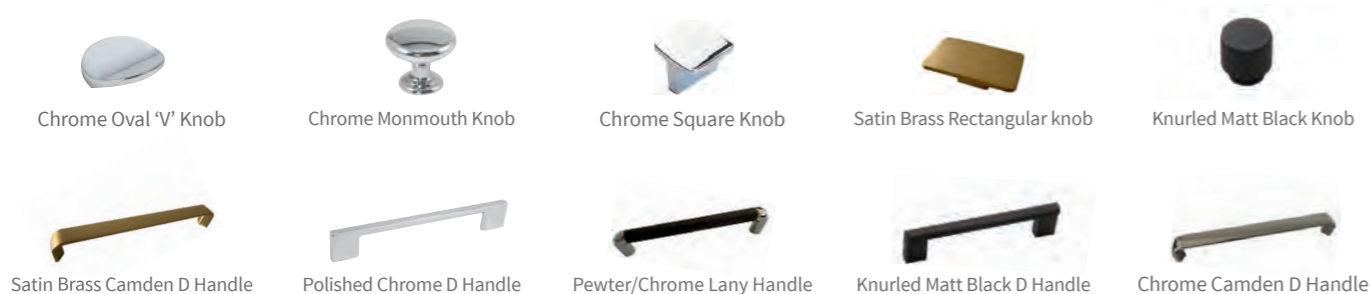

Handle options - see page 110

Front and Carcase Colours

Door profile

Slab

Construction

MFC material with a textured grain pattern producing a look reminiscent of painted timber. 1mm ABS matching edge.

Door Thickness

18mm

Carcase

Element finishes come on a colour matched non woodgrain carcase.

made to order

Three wood finishes with light grey carcase **Price band 1**

14 day lead time