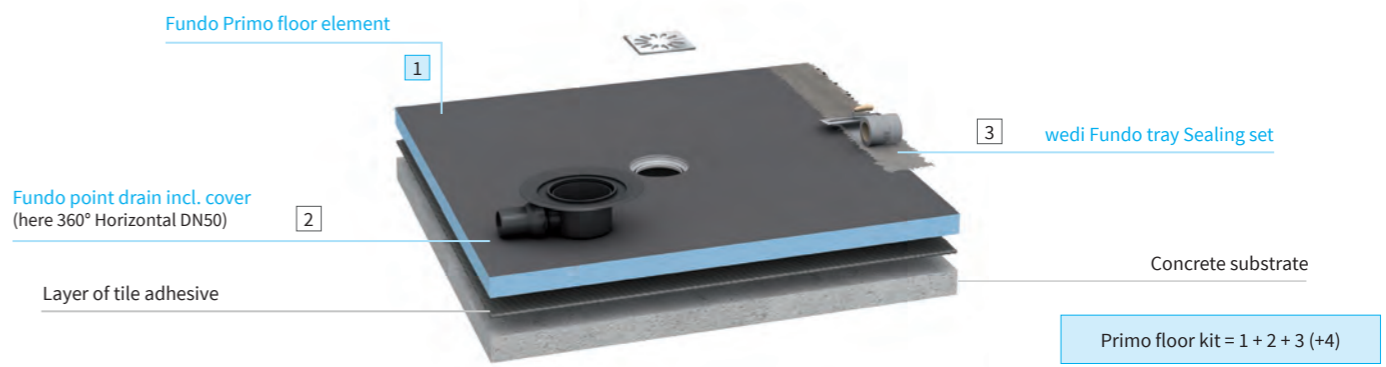

FUNDO SHOWER ELEMENTS - simple, safe & quick

Other sizes are available by special order

Fundo Primo - Floor element with point drain
The founding member of the Fundo System, the Fundo Primo shower element has been tried and tested by industry professionals for over three decades. It can be installed on practically any substrate.

1 1800 x 900 x 40mm - offset drain (Suitable for use with Fundo top, see page XXX)	164.P1890	£476
1 1200 x 900 x 40mm - central drain (Suitable for use with Fundo top, see page XXX)	164.P129C	£413
1 1800 x 900 x 40mm - central drain	164.P189C	£476