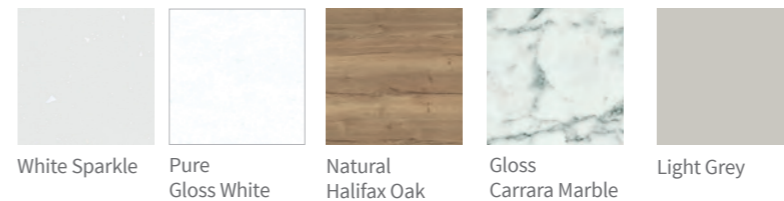

White Sparkle Pure Gloss White Natural Halifax Oak Gloss Carrara Marble Light Grey
2000 x 335mm (Supplied with loose edge tape) 05.WT335ST **£180**

Door profile
Slab
Door Thickness
18mm
Construction
MFC materials with matching reverse and 1mm ABS matching edge.
Carcase - MFC
All colours come on a matching carcase as standard in the Novo range.