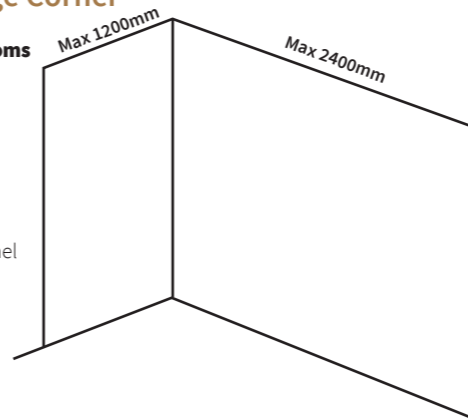

Price Group 1 152.C1 **£1,216**
Price Group 2 152.C2 **£1,488**
Price Group 3 152.C3 **£1,614**

Pack F - Large Recess

For large shower enclosures, wetrooms or baths up to 2400mm

Pack includes:
2 x 1200mm postformed panels
2 x 1200mm tongue & groove panels
4 tubes neutral Complete Adhesive
1 tube colour match Complete Sealant