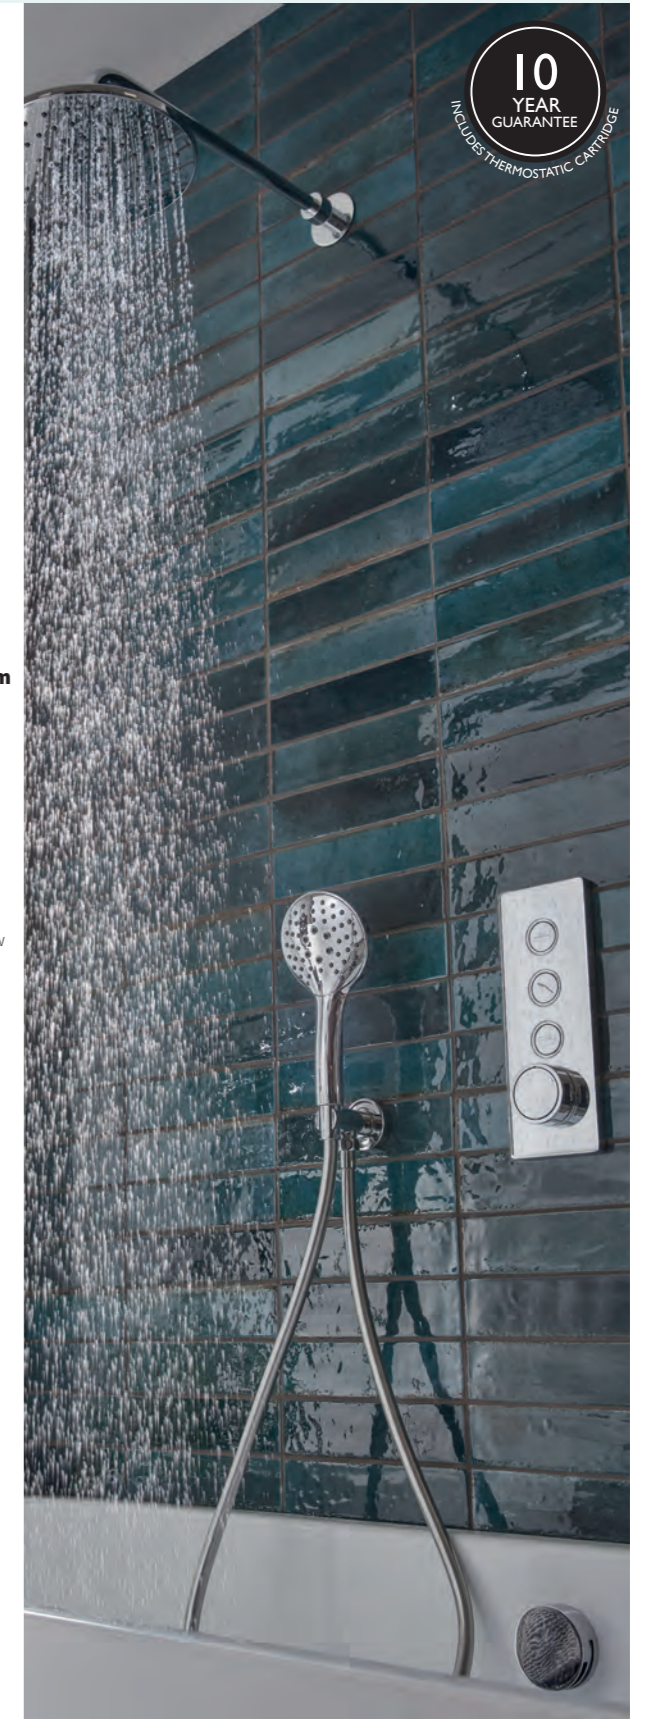

10 YEAR GUARANTEE
INCLUDES THERMOSTATIC CARTRIDGE