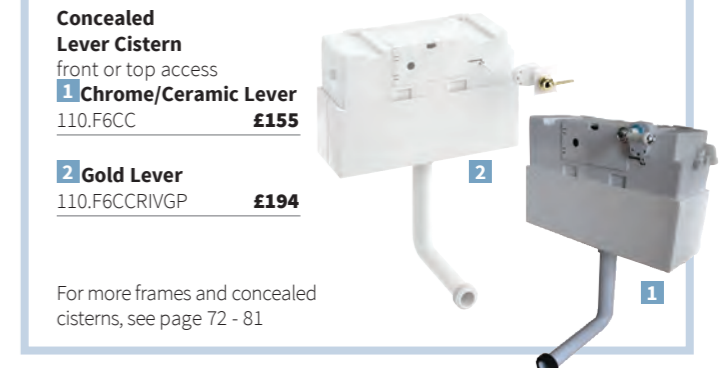

Concealed Lever Cistern front or top access
1 Chrome/Ceramic Lever 110.F6CC **£155**
2 Gold Lever 110.F6CCRIVGP **£194**

For more frames and concealed cisterns, see page 72 - 81