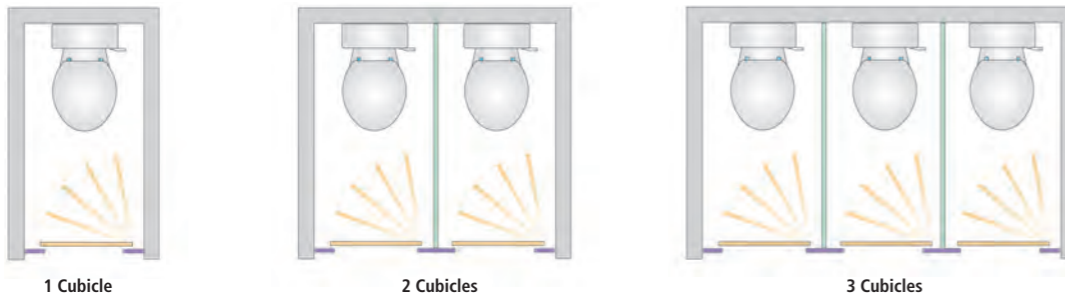

Enclosed between walls

No. Cubicles	Components required	Code	MFC Price
1	1CD + 1CDIP + 2CPIL1 + 2CPILIP + 1CHRN	132.E1	£1,417
2	1CP + 1CPIP + 2CD + 2CDIP + 2CPIL1 + 1CPIL2 + 3CPILIP + 1CHRN	132.E2	£3,122
3	2CP + 2CPIP + 3CD + 3CDIP + 2CPIL1 + 2CPIL2 + 4CPILIP + 1CHRN	132.E3	£4,818
4	3CP + 3CPIP + 4CD + 4CDIP + 2CPIL1 + 3CPIL2 + 5CPILIP + 2CHRN	132.E4	£6,739
5	4CP + 4CPIP + 5CD + 5CDIP + 2CPIL1 + 4CPIL2 + 6CPILIP + 2CHRN	132.E5	£8,815