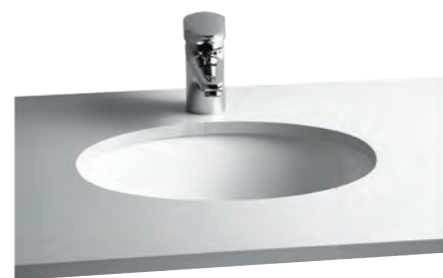

Low Level HO Pan
460mm projection
Ref: 6858L003-0891
76.COLP **£73**

Contract Low Level Cistern
side inlet, excl. fittings
Ref: 6415L003-0891
76.COLC **£86**

Dudley Low Level Cistern Fittings
incl. lever
46.PACKVITLL **£44**

Under Countertop Vanity Basin

470 x 380mm
unglazed Rim
Ref: 6039B003-0012
76.UVB **£155**

585 x 450mm
unglazed Rim
Ref: 6069B003-0012
76.UCVB **£155**

Roca

everyday