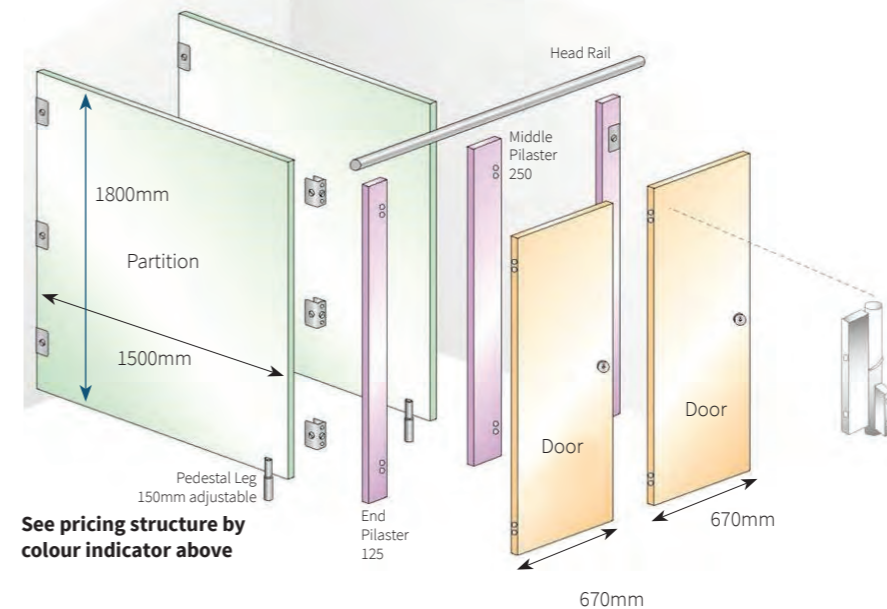

See pricing structure by colour indicator above

Full Length Hinge

A special full-length hinge is available for areas requiring a more robust cubicle structure. The hinge is also designed for restricted areas where the installer is required to shorten standard door sizes. The hinge covers the length of the door, hiding the cut edge. Doors should overlap 20mm on each side.

Full Length Hinge
1800 x 18mm
132.FHCB

£318

£ Special order item