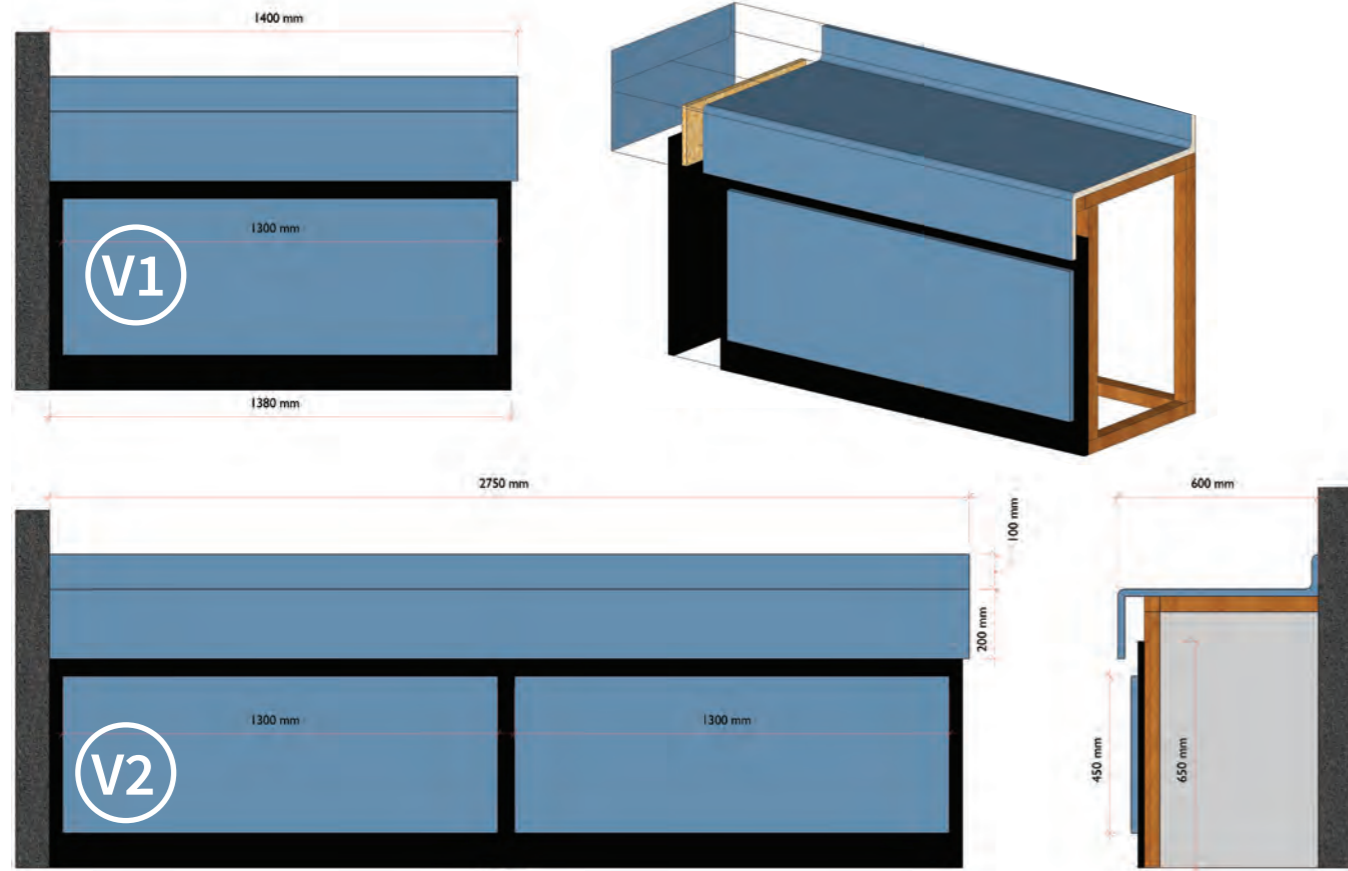

rapidfit

Due to raw material price increase we recommend you check prices online - claygate.co.uk

RapidFit™
by REARO

Disabled

C

				MFC Code/Price		Impact Code/Price	
CDD Door for disabled	1 x (1800 x 940 x 18mm) MR - MFC door	CDD	22 Kg	132.XXCDD	£423	132.XXCDDC	£834
Outward Open Keeper	Required for disabled door			132.XXOOKR	£49	132.XXOOKR	£49
CD Door Ironmongery Pack	1 x indicator lock bolt, 1 x pair H3 hinges, 1 x hat and coat hook			132.CDIP	£376	132.XXCDIP	£394

Vanity Units

C

RapidFit vanity units are designed to provide a stylish alternative to panel mounted basins. They are available in 2 lengths, tailored to suit 2 to 4 basins. Alternatively, they can be butt joined together for longer runs. Units can be supplied with optional decor end panel kits.

V1	23kg*	V2	43kg*	Decor End Pack	9kg*
Kit contents					
1 x (1400 x 600mm) postformed top with 100mm integrated downstand and 100mm upstand		1 x (2750 x 600mm) postformed top with 100mm integrated downstand and 100mm upstand			
1 x (1300 x 450 x 18mm) access panel		2 x (1300 x 450 x 18mm) access panel			
1 x KEKU Clips		2 x KEKU Clips			
MFC 132.XXV1	£1,291	MFC 132.XXV2	£1,785	MFC 132.XXDEP	£368

SG1 Shadow gap	17kg*		
Kit contents			
3 x (2800 x 150 x 18mm) MFC shadow gap panel			
Slate Grey, Volcanic Black and Light Grey			
MFC 132.XXSG1		£252	

* All weights are approximate

£ Special order item

All retail prices include VAT

THE TUNBRIDGE WELLS
Brassware Co.

brassware

Yalding - Chrome NEW

B

	£44		£62.00		£94		£106
Mini Mono Basin Mixer (slotted) 35mm ceramic disc With click clack waste 167.YABM35		Mono Basin Mixer (slotted) 40mm ceramic disc With click clack waste 167.YABM40		Bath Filler 40mm ceramic disc 167.YABF		Bath Shower Mixer With shower kit 40mm ceramic disc 167.YABSM	
	£78		£101				£152
Basin Taps 167.YABT		Bath Taps 167.YABAT		Deck Mounted Bath Shower Mixer With shower kit 167.YADMBSM			

Lever - Chrome NEW

B

	£56		£61		£116		£129
Lever Basin Taps 167.LBT		Bath Taps 167.LBAT		Bath Filler 167.LDMBF		Bath Shower Mixer With shower kit 167.LDMBSM	

Commercial - Chrome

B

	£120		£159		£266		£316		£329
Non-Concussive Basin Taps 167.NCBT		Non-Concussive Basin Tap 167.BCBM		Infrared Eco Sensor Tap Including built-in battery. Excl. blending valve 167.IREST		Infrared Sensor Tap Mains or Battery powered Suitable for cold or pre-mixed water, Vandal resistant. Excl. blending valve 167.IRSST		Single Lever Thermostatic Shower Mixer Valve Exposed or concealed, adjustable elbows 130-160mm, WRAS approved 167.SLTSMV	
	£285						£78		£329
Infrared Sensor Tap Mains or Battery powered, Suitable for cold or pre-mixed water, Vandal resistant. Excl. blending valve 167.IRSTC		Vandal Resistant Shower Head 3 settings 167.VRSH							

Thermostatic Mixing Valves - TMV2, TMV3, NEW			
WRAS approved Min 0.3, Max 0.5 bar Chrome			
	£97		£110
1 15mm		2 22mm	

All retail prices include VAT