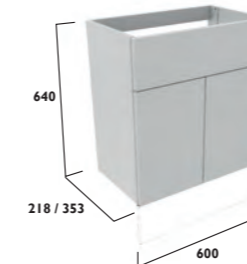

Legacy - available in flax, metro grey, mineral blue and matt dark grey finish

C

Legacy 500 Basin Unit with Fascia/Door Pack & Carcass (plinth is required for this unit)			
Door Finish	Carcass Finish	Standard Depth Unit Code	Slim Depth Unit Code
Mineral Blue	Oak	06.T3SC5LMB	06.T2SC5LMB
Flax	Oak	06.T3SC5LFX	06.T2SC5LFX
Metro Grey	Oak	06.T3SC5LMG	06.T2SC5LMG
Matt Dark Grey	Oak	06.T3SC5LMDG	06.T2SC5LMDG
Price		£435	£435