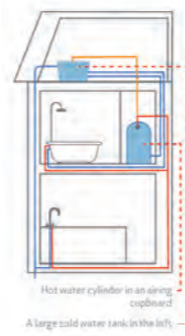

Choosing the right Product

Gravity-fed systems

Salamander Pumps GravityBooster range provides a solution to poor water performance in gravity-fed systems. Choosing the right product for the system is vital to ensure the longevity and smooth running of the pump.

Identified by a cold-water storage tank in the loft and a hot water cylinder stored in the airing cupboard, gravity-fed systems are renowned for poor water pressure and flow. The image on the right shows a typical gravity-fed system.

Follow the guide below to find the right pump from our GravityBooster range, shown on the next page, or use our product selector by scanning the QR code -

Twin or single?		
Twin	Single	
Twin pumps have two impellers, so can boost for hot water and one for cold water.	Single pumps only have one impeller which can be used to boost either the hot or cold water.	
Positive or negative head?		
Positive head if:	Negative head if:	
- Showers are already getting 2 litres of water in 30 seconds AND - Individual hot or cold taps are already getting 1 litre of water in 30 seconds	- You cannot get the flow rates required for a positive head pump or if you're unsure	
What do you want to boost?		
One outlet (such as a hot or cold tap)	Shower only	Shower, taps, bathroom or whole house
If only one outlet needs to be boosted then TapBoost offers a solution. View TapBoost on page 341.	"All our pumps will boost the shower. If using a single pump to boost the shower, choose a negative (universal) head pump."	Choose from our CT Bathroom, CT Force or Right Pump ranges.
What bar rating do you need?		
1.5 bar	2.0 bar	3.0 bar

Ora - Shower pumps

- Twin pumps for a single thermostatic shower
- Suitable for positive head, gravity-fed systems
- 1 year warranty