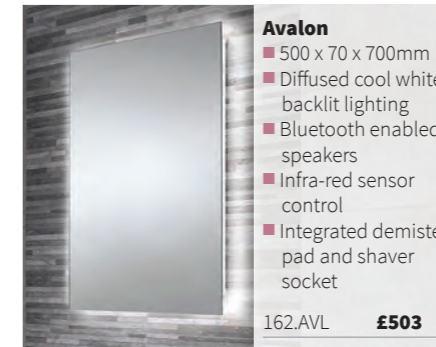

Avalon
■ 500 x 70 x 700mm
■ Diffused cool white backlit lighting
■ Bluetooth enabled speakers
■ Infra-red sensor control
■ Integrated demister pad and shaver socket
162.AVL £503