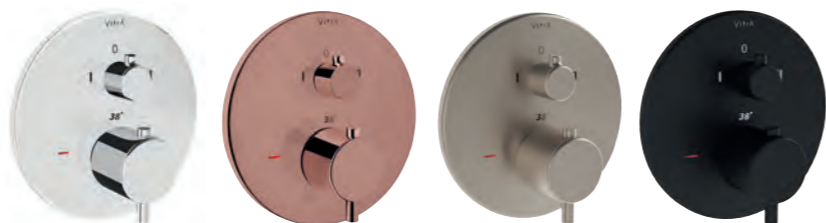

VitrA

signature

5 YEAR VITRA WARRANTY
EXCLUDING CARTRIDGE

VitrA

Origin – chrome, copper, brushed nickel and matt black Z/B

Built-In Thermostatic Bath/Shower Mixer
2 outlets, 1.0 bar and V-Box (mandatory) Both codes required per unit

	Valve		V-Box	
Chrome	76.A42671	£200	76.A42806	£98
Copper	76.A4267126	£238	76.A42806	£98
Brushed Nickel	76.A4267134	£296	76.A42806	£98
Matt Black	76.A4267136	£296	76.A42806	£98

Suit – chrome, soft copper, soft gold and glossy black **NEW** Z/B