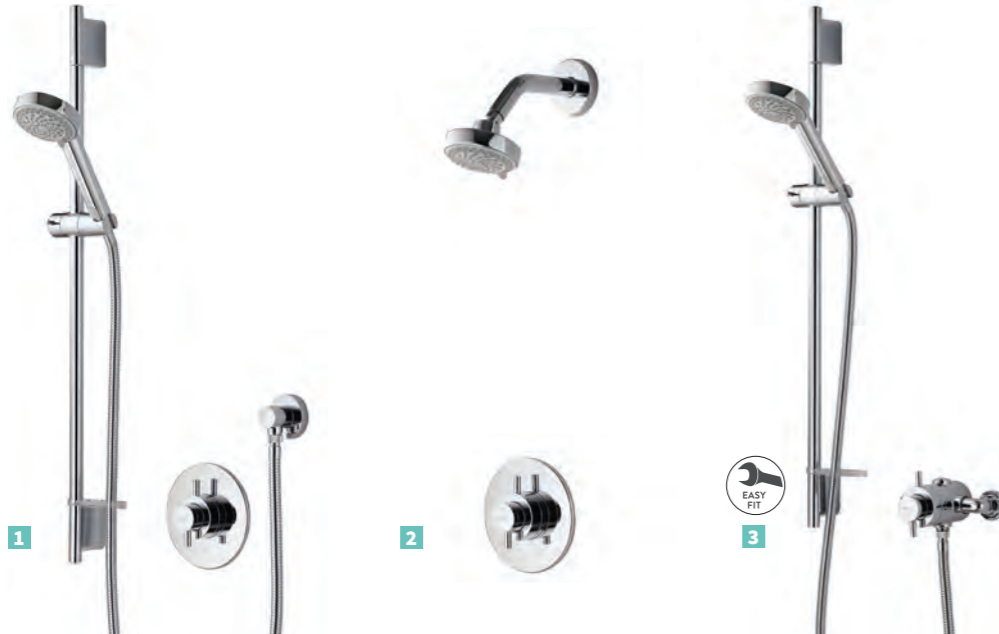

- Luxury brass valves with chrome finish ■ Dual lever for effective flow and temperature control ■ Generous proportioned 105mm Harmony showerhead with 4 impressive spray patterns ■ ECO spray setting delivers up to 25% water saving ■ Easy clean nozzles ■ Suits all approved domestic UK water systems