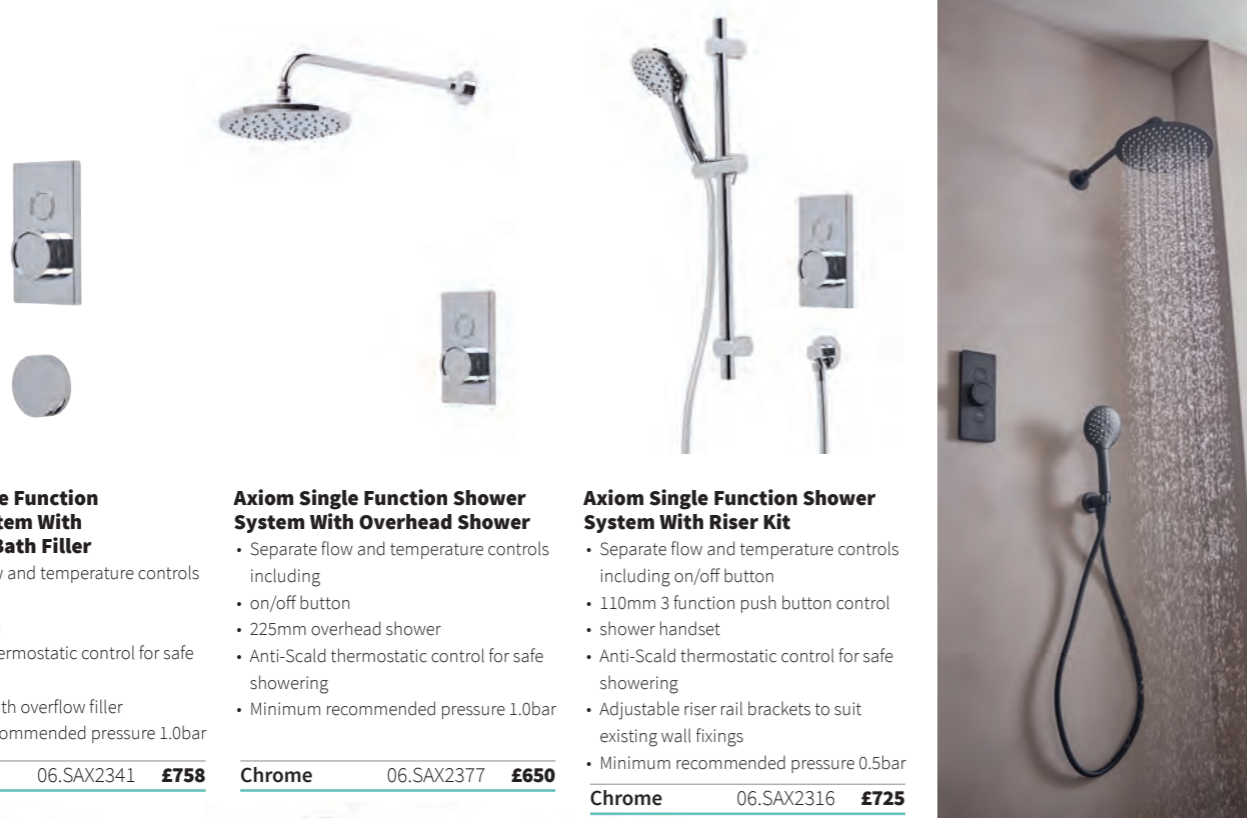

£ Special order item

Axiom – Push Button Shower Systems - chrome and black

B

Axiom combines a sleek, concealed design with ergonomic push-button control that provides instant on-off activation. A central dial provides precise temperature control, while the thermostatic valve prevents scalding to ensure a safe shower for the whole family.