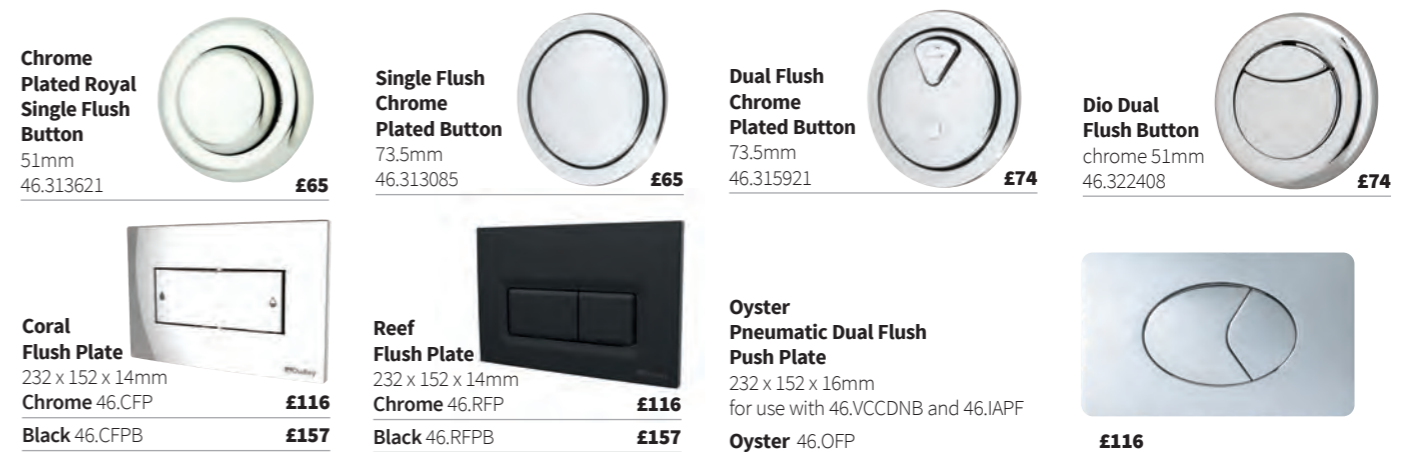

Chrome 46.DFPCH **£106**

Brushed Brass 46.DFPBB **£171**

Brushed Nickel 46.DFPBN **£171**

Matt Black 46.DFPMB **£119**

Soft Touch Grey 46.DFPGR **£119**

Flush Plates For use with Dudley Vantage and Miniflo concealed cisterns and Illusion A Frame.

Chrome Plated Royal Single Flush Button 51mm 46.313621 **£65**

Single Flush Chrome Plated Button 73.5mm 46.313085 **£65**

Dual Flush Chrome Plated Button 73.5mm 46.315921 **£74**

Dio Dual Flush Button chrome 51mm 46.322408 **£74**