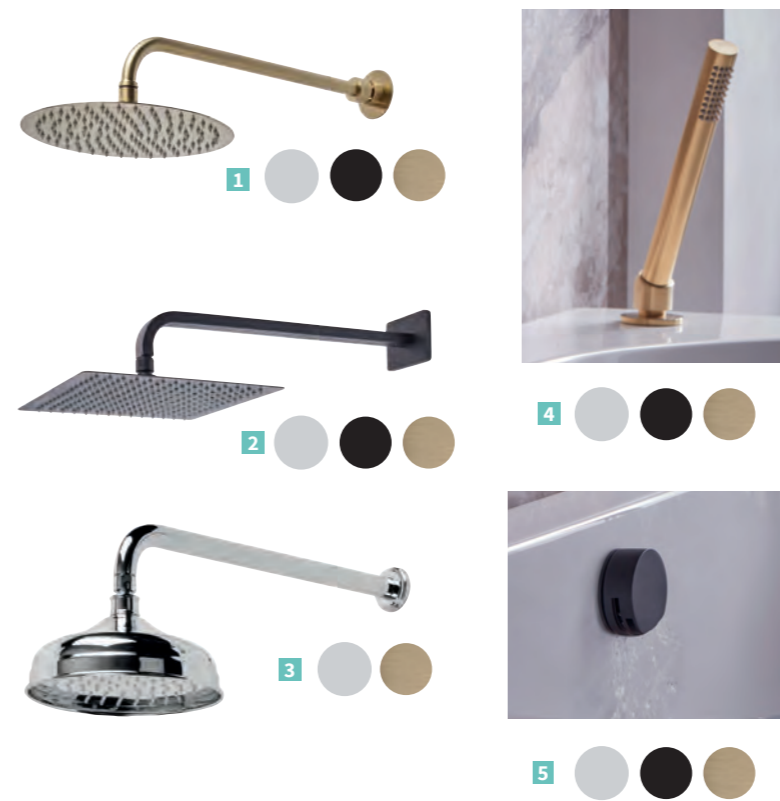

Zone Dual Function Bar Shower System

- Separate flow and temperature controls
- 200mm overhead shower
- 65mm x 85mm Single function shower handset
- Anti-Scald thermostatic control for safe showering
- Height adjustable riser rail
- Includes bar valve compression quick fixing kit
- Minimum recommended pressure 1.0bar

Chrome 06.SZN1508 **£453**

Zone Dual Function Shower System With Riser Kit & Overhead Shower

- Separate flow and temperature controls
- 250mm stainless steel overhead shower
- 110mm 3 function push button control shower handset
- Anti-Scald thermostatic control for safe showering
- 826mm long riser rail
- Includes easy fix brass shower arm and elbow
- Minimum recommended pressure 1.0bar

Chrome 06.SZN1611 **£625**

1 Round 250mm Shower Head		
Chrome	06.SVHEAD12	£249
Black	06.SVHEAD46	£256
Brushed Brass	06.SVHEAD52	£285
Round Adjustable Shower Arm		
Chrome	06.SVARM01	£75
Black	06.SVARM12	£90
Brushed Brass	06.SVARM16	£106
2 Square 250mm Shower Head		
Chrome	06.SVHEAD15	£289
Black	06.SVHEAD50	£292
Brushed Brass	06.SVHEAD54	£319
Square Fixed Shower Arm		
Chrome	06.SVARM05	£111
Black	06.SVARM14	£120
Brushed Brass	06.SVARM165	£127
3 Traditional Shower Head		
Chrome	06.SVHEAD48	£225
Brushed Brass	06.SVHEAD75	£275
Traditional Shower Arm		
Chrome	06.SVARM13	£65
Brushed Brass	06.SVARM17	£90
4 Round Bath Deck Shower Handset Kit		
Chrome	06.T221505	£141
Black	06.T221503	£150
Brushed Brass	06.T221504	£185
5 Round Overflow Bath Filler		
Chrome	06.SVACS02	£176
Black	06.SVACS23	£199
Brushed Brass	06.SVACS30	£212