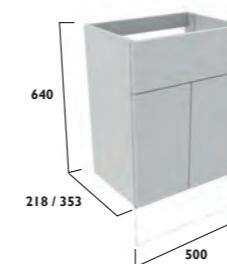

Legacy 500 Basin Unit with Fascia/Door Pack & Carcass (plinth is required for this unit)			
Door Finish	Carcass Finish	Standard Depth Unit Code	Slim Depth Unit Code
Mineral Blue	Oak	06.T3SC5LMB	06.T2SC5LMB
Flax	Oak	06.T3SC5LFX	06.T2SC5LFX
Metro Grey	Oak	06.T3SC5LMG	06.T2SC5LMG
Matt Dark Grey	Oak	06.T3SC5LMDG	06.T2SC5LMDG
Price		£435	£435