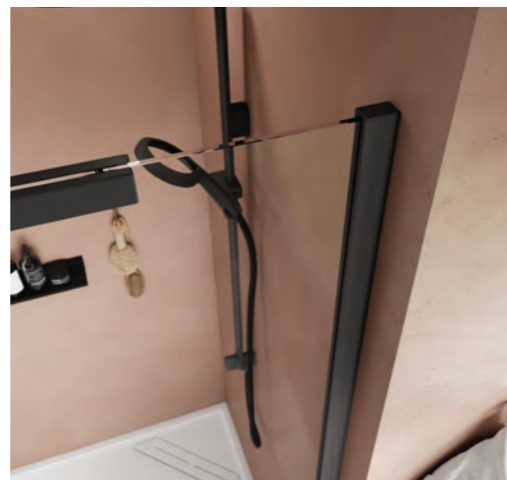

K KUDOS pinnacle8

premium collection

Key Features: ■ 2000mm high ■ 8mm toughened safety glass ■ minimalist cut out handle

Enclosures & Trays

Straight Sliding Doors (Corner)

B/L

Corner codes & dimensions

Door Size	Product Code	Adjustment	Access	Chrome Price	Black Price
1000mm	24.P8SC10	970-990mm	400mm	£1,065	£1,119
1100mm	24.P8SC110	1070-1090mm	400mm	£1,113	£1,168
1200mm	24.P8SC120	1170-1190mm	500mm	£1,150	£1,207
1400mm	24.P8SC140	1370-1390mm	600mm	£1,234	£1,294
1500mm	24.P8SC150	1470-1490mm	600mm	£1,282	£1,342
1600mm	24.P8SC160	1570-1590mm	600mm	£1,330	£1,390
1700mm	24.P8SC170	1670-1690mm	600mm	£1,366	£1,426
1800mm	24.P8SC180	1770-1790mm	600mm	£1,408	£1,469