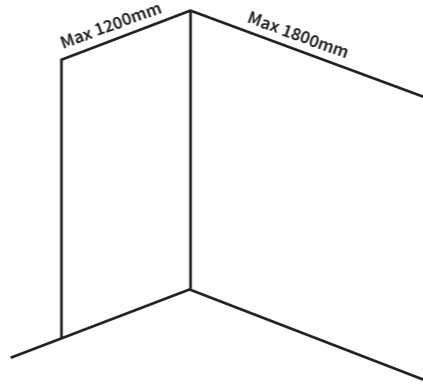

Price Group 1 152.B1 **£1,035**
Price Group 2 152.B2 **£1,256**
Price Group 3 152.B3 excluded finishes , see page 334 **£1,366**

Pack E - Medium Recess

For medium shower enclosures, wetrooms or baths up to 1800mm

Pack includes:
2 x 1200mm postformed panels
1 x 1200mm tongue & groove panel
1 x 600mm tongue & groove panel
4 tubes neutral Complete Adhesive
1 tube colour match Complete Sealant