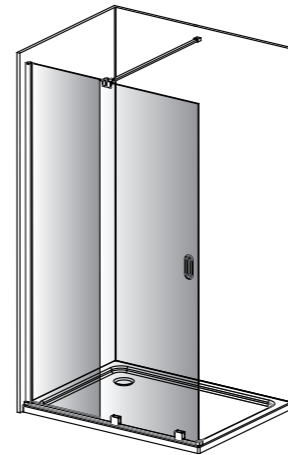

1. 1 1 x fixing kit
   2 2 x glass panels
   3 1 x sliding door pack