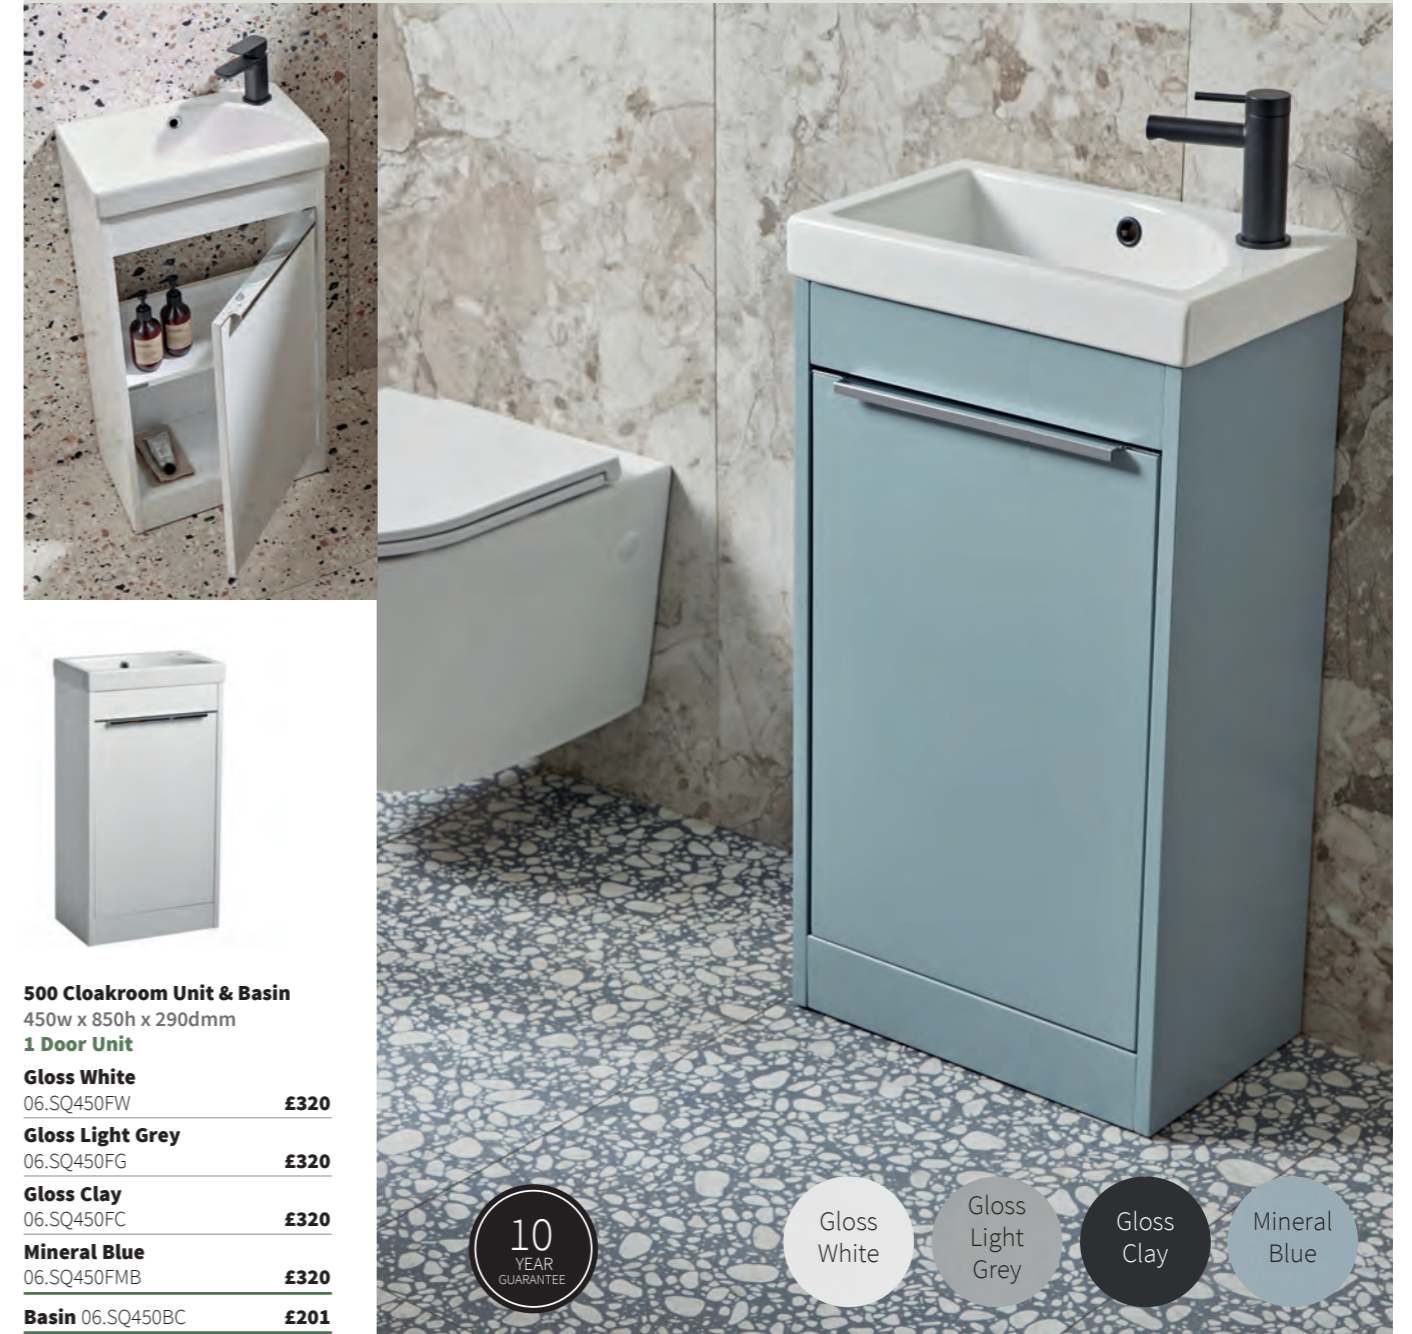

Sequence Cloakroom Collection - gloss white, gloss light grey, gloss clay, mineral blue

c

500 Cloakroom Unit & Basin

450w x 850h x 290dmm

1 Door Unit

Gloss White
06.SQ450FW **£320**

Gloss Light Grey
06.SQ450FG **£320**

Gloss Clay
06.SQ450FC **£320**

Mineral Blue
06.SQ450FMB **£320**

Basin 06.SQ450BC **£201**

Cloakroom basins - a selection of cloakroom basins, ideal for when space is at a premium

B/C

Dimension Basin
460w x 105h x 225dmm
Basin 06.DC14008 **£164**

Matrix Basin - Left
370w x 110h x 230dmm
Basin 06.DC14009 **£133**

Matrix Basin - Right
370w x 110h x 230dmm
Basin 06.DC14010 **£133**

Vitoria Basin - 2 Tap Hole
500w x 245h x 305dmm
Basin 06.DB850CLS **£173**

All retail prices include VAT