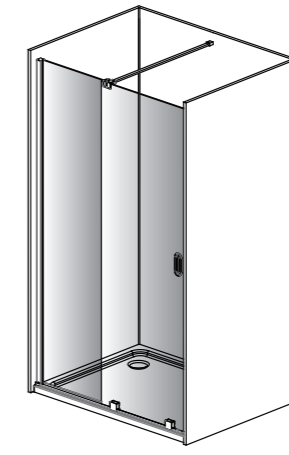

1. 1 1 x fixing kit 2 2 x glass panels
   3 1 x sliding door pack
   4 1 x seal pack (optional)