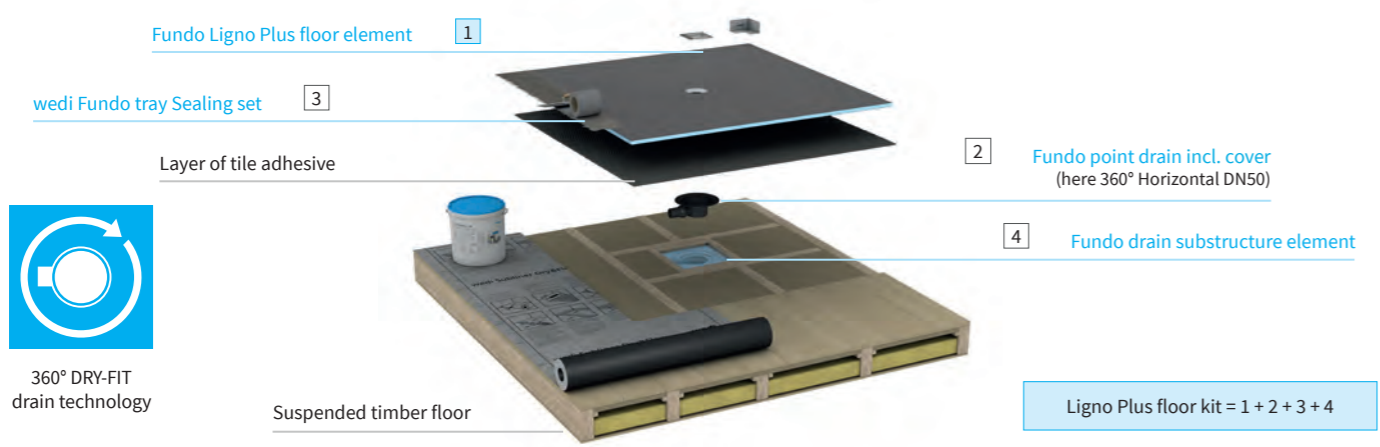

FUNDO SHOWER ELEMENTS - simple, safe & quick

Other sizes are available by special order

Fundo Ligno Plus - Floor element with point drain for timber floors
The flush-to-floor Fundo Ligno Plus shower element with its outer edges of just 20mm, is designed to be integrated into the existing wooden floor without the need to build up additional height.

1 1600 x 1000 x 23mm - offset drain (Suitable for use with Fundo top, see below)	164.LP1610	£555
1 1200 x 900 x 23mm - offset drain (Suitable for use with Fundo top, see below)	164.LP1290	£381