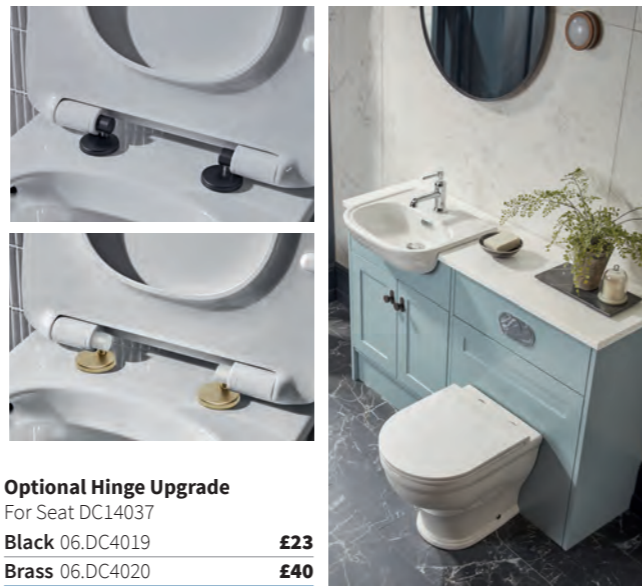

14 Optional Hinge Upgrade
For Seat TS650S

Black	06.DC4019	£23
Brass	06.DC4012	£40

Lansdown

B

For Marston Tap,
see page 425

- 1 Fully Enclosed Close Coupled Pan** 620mm projection
06.DC14042 **£423**
- 2 Open Back Close Coupled Pan** 620mm projection
06.DC14043 **£386**
- 3 Close Coupled Cistern** 6/4L
06.DC14036 **£182**
- 4 Short Projection Back To Wall Pan** 490mm projection
06.DC14044 **£371**
- 5 Slim Soft Close Seat**
06.DC14037 **£92**