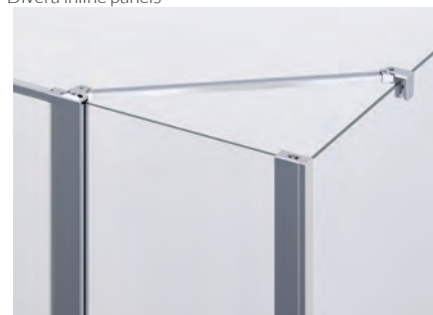

KUDOS

divera

Whether you are looking for a corner, recess or three sided enclosure, we are confident that you will find the perfect enclosure for the space that you have available in the Divera range.

All side panels, inline panels and accessories can be used with all Divera door types

Divera ■ High gloss Chrome or Matt black ■ 6mm toughened safety glass ■ 2000mm high B

Side Panels

*Product Description	Chrome Product Code	Chrome Price	Matt Black Product Code	Matt Black Price
700mm Panel	24.DVESWP7	£246	24.DVESWP7MB	£246
760mm Panel	24.DVESWP76	£258	24.DVESWP76MB	£258
800mm Panel	24.DVESWP8	£264	24.DVESWP8MB	£264
900mm Panel	24.DVESWP9	£270	24.DVESWP9MB	£270
1000mm Panel	24.DVESWP1	£282	24.DVESWP1MB	£282
1200mm Panel	24.DVESWP12	£306	24.DVESWP12MB	£306
1400mm Panel	24.DVESWP14	£330	24.DVESWP14MB	£330

Inline Panels

*Product Description	Chrome Product Code	Chrome Price	Matt Black Product Code	Matt Black Price
200mm Inline Panel	24.DVEILP2	£246	24.DVEILP2MB	£246
300mm Inline Panel	24.DVEILP3	£258	24.DVEILP3MB	£258
400mm Inline Panel	24.DVEILP4	£270	24.DVEILP4MB	£270
500mm Inline Panel	24.DVEILP5	£282	24.DVEILP5MB	£282
600mm Inline Panel	24.DVEILP6	£294	24.DVEILP6MB	£294

Accessories

*Product Description	Chrome Product Code	Chrome Price	Matt Black Product Code	Matt Black Price
Extension post 25mm	24.DVEWP	£60	24.DVEWPMB	£60
Extension post for bifold doors 25mm	24.DVEWPB	£138	24.DVEWPBMB	£138

*All side panels, inline panels and accessories can be used with all Divera door types unless indicated otherwise

The included corner stabilizer bar, which the length is adapted to the dimensions of the side panel, provides very high stability.

KUDOS

divera

Divera ■ High gloss Chrome or Matt black ■ 6mm toughened safety glass ■ 2000mm high B

Wetrooms