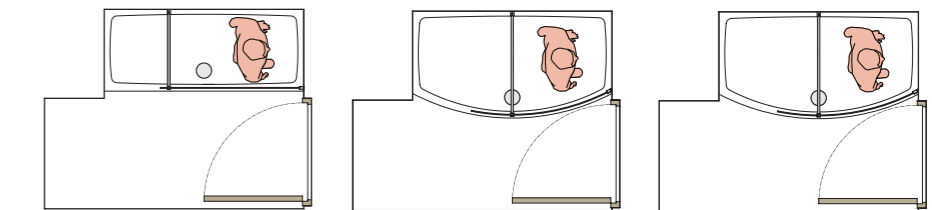

Side Panel Fixing Kit

Colour Finishes	Product Code	Price
Chrome	24.USPFK2	£181
Matt Black	24.USPFK2MB	£187
Brushed Nickel	24.USPFK2BRN	£229
Brushed Gold	24.USPFK2BRG	£229