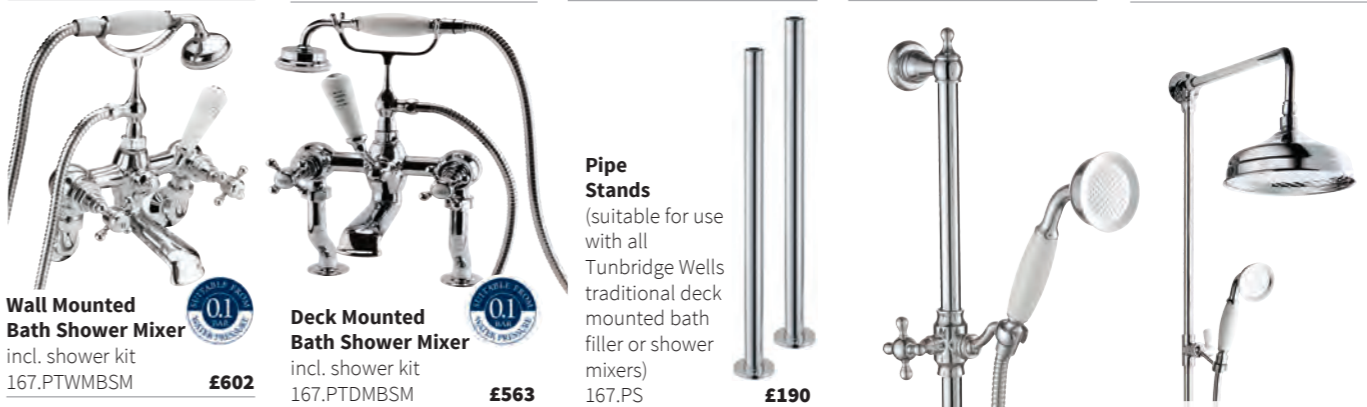

Basin Taps 167.PTBT **£172**
Bath Taps 167.PTBAT **£185**

Mono Basin Mixer
incl. pop up waste (slotted)
167.PTBM **£210**

3 Tap hole Basin Mixer
incl. pop up waste (slotted)
167.PT3BM **£310**

Wall Mounted Bath Filler
167.PTWMBF **£373**

Deck Mounted Bath Filler
167.PTDMBF **£354**

Deck Mounted Bath Shower Mixer
incl. shower kit
167.PTDMBSM **£563**

Pipe Stands
(suitable for use with all Tunbridge Wells traditional deck mounted bath filler or shower mixers)
167.PS **£190**

Dual Control Wall Mounted Exposed Thermostatic Shower Mixer
200mm brass shower head, brass and ceramic handset stainless steel shower hose.
167.TWMTSM **£886**

Round Shower Arm – 300mm
167.RSA **£37**

Traditional Shower Head
200mm diameter
■ Rub clean rubber nozzle
■ Swivel connection
167.TSH2 **£120**

Traditional Handset
167.THS **£45**

Traditional Slider Rail Kit
with brass and ceramic handset, adjustable
167.TSRK **£161**

First the discovery of the chalybeate spring in the early 17th century. Later the fashionable world would stroll under the avenue of trees, drink coffee and try the iron rich water. Today's visitors can still sample some of the pleasures of the old, in more genteel and less formal surroundings which combine old charm of the pantiles with a touch of continental lifestyle.

B

All retail prices include VAT