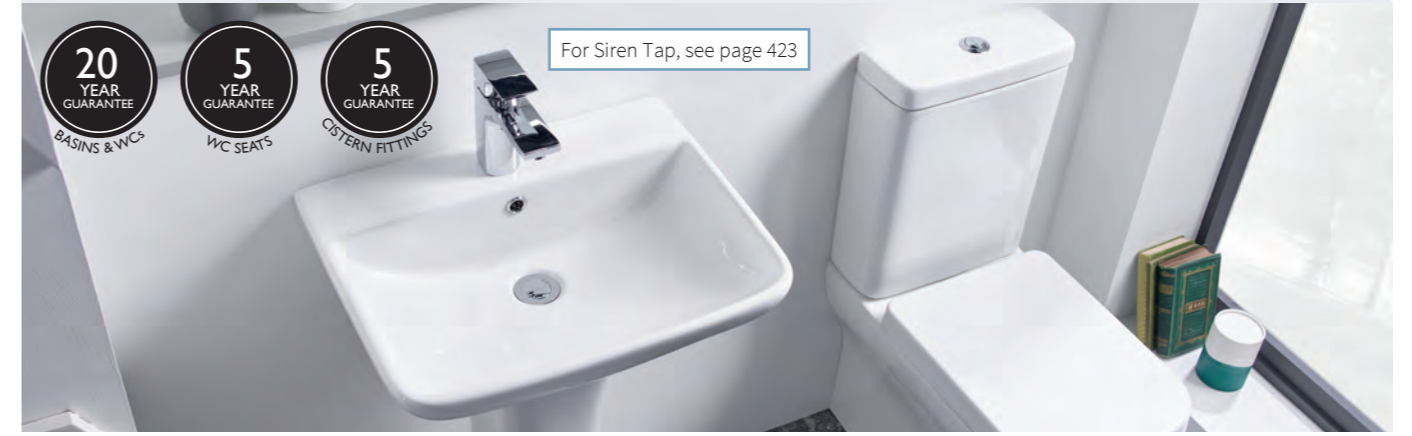

All retail prices include VAT

Structure

B

- 20 YEAR GUARANTEE**
BASINS & WCs
- 5 YEAR GUARANTEE**
Wc SEATS
- 5 YEAR GUARANTEE**
CISTERN FITTINGS

For Siren Tap, see page 423

- 1 Fully Enclosed Close Coupled Pan** 640mm projection
06.PF450S **£384**
- 2 Open Back Close Coupled Pan** 640mm projection
06.P450S **£370**
- 3 Comfort Height Fully Enclosed Close Coupled Pan** 630mm projection
06.PC450S **£432**
- 4 Comfort Height Open Back Close Coupled Pan** 630mm projection
06.PC455S **£403**
- 5 Close Coupled Cistern** 4.5/3L
06.C450S **£176**
- 6 Comfort Height Back To Wall Pan** 515mm projection
06.BTWC450S **£360**
- 7 Back To Wall Pan** 515mm projection (upgrade to BTW475S)
06.XXBTW450S **£328**
- 8 Short Projection Rimless Back To Wall Pan** 475mm projection
06.BTW475S **£269**
- 9 Wall Hung Pan** 505mm projection
06.WH450S **£373**
- 10 Wrap Over Standard Seat**
06.TS450S **£96**
- 11 Slim Soft Close Seat**
06.TS451S **£96**
- 12 550 Slim Basin 1TH**
06.SB450S **£202**
- 13 Pedestal - (For use with 550 basin)**
06.PE450S **£91**