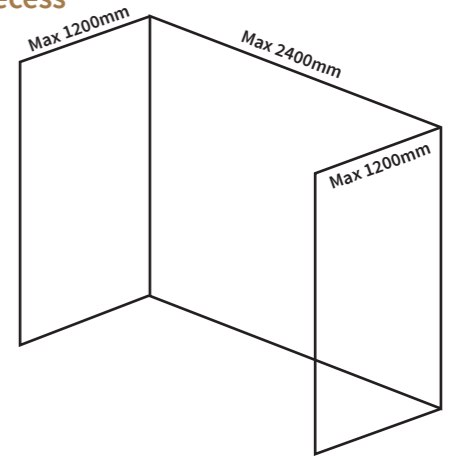

Price Group 1 152.F1 **£1,609**
Price Group 2 152.F2 **£1,971**
Price Group 3 152.F3 **£2,139**