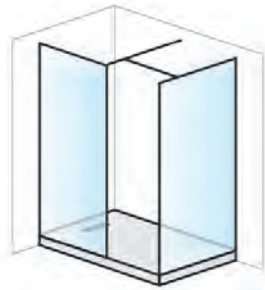

Corner with T Bracing Bar

- 2 x Glass Panels (up to 1000mm max.)
- 2 x Wall Profiles
- 1 x T Bracing Bar (Wall or Ceiling)