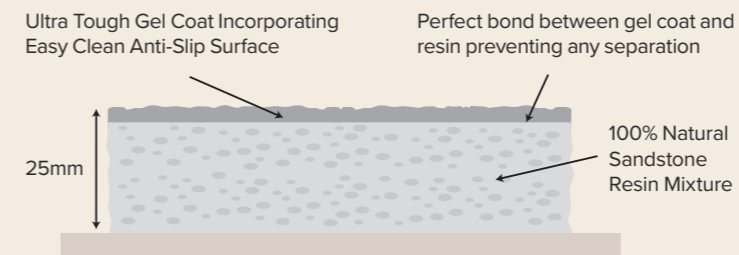

All retail prices include VAT

size (mm)	Code	Leg pack	£
SQUARE			
700 x 700	118.DAS70T	A	£218
760 x 760	118.DAS76T	A	£220
800 x 800	118.DAS80T	A	£229
900 x 900	118.DAS90T	A	£241
1000 x 1000	118.DAS10	B	£330
Rectangle			
900 x 760	118.DAS976	A	£246
900 x 800	118.DAS98	A	£248
1000 x 800	118.DAS18T	B	£258
1000 x 900	118.DAS19	B	£270
1100 x 800	118.DAS118	B	£271
1100 x 900	118.DAS119	B	£274
1200 x 700	118.DAS127	B	£283
1200 x 760	118.DAS126	B	£276
1200 x 800	118.DAS128T	B	£277
1200 x 900	118.DAS129T	B	£287
1400 x 800	118.DAS148T	C	£456
1400 x 900	118.DAS149T	C	£462
1500 x 800	118.DAS158T	C	£460
1600 x 800	118.DAS168T	C	£478
1600 x 900	118.DAS169T	C	£483
1700 x 700	118.DAS177T	C	£535
1700 x 800	118.DAS178T	C	£538
1700 x 900	118.DAS179T	C	£567
Quadrant			
800 x 800	118.DASQ8T	D	£229
900 x 900	118.DASQ9T	D	£241
1000 x 1000	118.DASQ10	E	£330
1100 x 800	118.DASQ118	E	£320
1200 x 800	118.DASQ128	E	£341
1200 x 900	118.DASQ129	E	£347
90mm Waste & Cover			
Waste & Chrome Cover	118.WD90		£50
White (cover only)	118.D25WCW		£28
Black (cover only)	118.D25WCB		£28

New specifications

Leg & panel kits

Kit	Leg No.	Code	£
Kit A	5	118.DLPA	£107
Kit B	7	118.DLPB	£126
Kit C	8	118.DLPC	£139
Kit D	5	118.DLPD	£138
Kit E	6	118.DLPE	£152