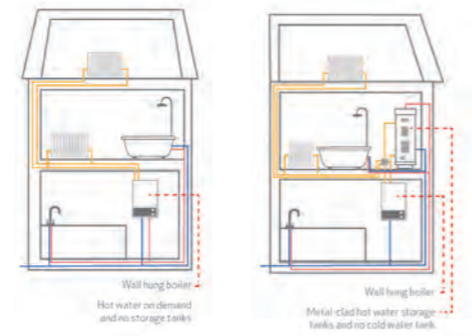

MainsBooster Pumps

Salamander Pumps

Choosing the right Product

Mains-fed systems

Salamander Pumps MainsBooster range includes inline pumps and accumulator tanks, offering a solution for properties where the incoming mains water performance is poor. Choosing the correct product for the needs of the property is important to delivering the desired results.

The range has solutions for combi boiler systems, identified by no stored water and a wall hung boiler, and for unvented systems, identified by a metal clad water storage stand, no cold water tank and a wall hung boiler. The images to the right show both these system types.

Identified by a cold-water storage tank in the loft and a hot water cylinder stored in the airing cupboard, gravity-fed systems are renowned for poor water pressure and flow. The image on the right shows a typical gravity-fed system.

Follow the guide below to find the right product from Salamander's MainsBooster range, or use our product selector by scanning the QR code.

Mains-fed: combination boiler   Mains-fed: unvented cylinder

Use the questions below to determine which product is suitable -

1. Do you need to boost one or more outlets?	If only one outlet needs to be boosted then TapBoost offers a solution. If you need to boost more than one outlet continue to question 2.
2. Pumped or unpumped?	Choose pumped if one of the following applies*: - Water pressure less than 2.0 bar - Water flow less than 12 l/min - Highest outlet is 2nd floor or above
3. Combi boiler or unvented system?	- All options are suitable for a combi boiler. - Choose a 300L or 450L model if unvented.
4. How many outlets will be used at one time?	Calculate the flow rate per minute of the outlets you want to run at once using our flow rate guide. Choose the relevant column on the table and see what products are suitable. We recommend at least 9 minutes of boosted water for a shower.
5. What space is available?	If space is limited you may need to choose a smaller model. Water flow will still be improved. Multiple tanks together can be linked to gain additional capacity and make the solution flexible to the space you have.

Flow rate guide	
Outlet	Estimated flow rate (L/min)
Standard shower head (less than 150mm)	12
Large shower head (greater than 150mm)	15
Electric shower	9
Drench shower head	25
Shower with body jets	+8 to above
Bath	15
Tap	8

The grid below shows how long each product will deliver the flow rates, specified in the top row from 10 to 36 litres per minute (L/min). The flow rate assumes 12L/min will be delivered from the mains for unpumped models or by the pump for pumped models.

	Flow rate (litres per min)														Vessel recharge time[^]	
	10 ltrs	12 ltrs	14 ltrs	16 ltrs	18 ltrs	20 ltrs	22 ltrs	24 ltrs	26 ltrs	28 ltrs	30 ltrs	32 ltrs	34 ltrs	36 ltrs		
CombiBoost	Cont.															
HomeBoost	Cont.	Cont.														
AccuBoost 60L	Cont.	Cont.	9 mins													5 mins
AccuBoost 120L	Cont.	Cont.	23 mins	9 mins												10 mins
AccuBoost 180L	Cont.	Cont.	37 mins	19 mins	9 mins											15 mins
AccuBoost 300L	Cont.	Cont.	78 mins	26 mins	26 mins	20 mins	16 mins	13 mins	12 mins	10 mins	9 mins					20 mins
AccuBoost 450L	Cont.	Cont.	108 mins	36 mins	36 mins	27 mins	9 mins	18 mins	16 mins	14 mins	12 mins	11 mins	10 mins	9 mins		25 mins

Size and design of pipework within the property may impact on the flow rate provided.

*These products may not be suitable for a restrictive or lead mains supply. Contact Salamander Pumps on 0191 516 2002 for specification support.

[^]Quoted recharge time is for the vessel, time will vary depending on system volume.

MainsBooster Pumps

Salamander Pumps

TapBoost - Single Outlet Pump

Suitable for mains and gravity fed systems, TapBoost will boost the water flow to a single outlet to 7 - 12 litres depending on the incoming flow.

- Quicker bath-fill
- Stronger flowing taps
- Suitable for hot or cold water
- 2 year warranty

61.TAPBOOST

£204

CombiBoost/HomeBoost - Inline Pumps

This range of mains booster pumps will sit directly on the incoming mains water and boost water flow up to the specified amount.

CombiBoost will boost the mains water supply to combination boilers up to 10 litres per minute.