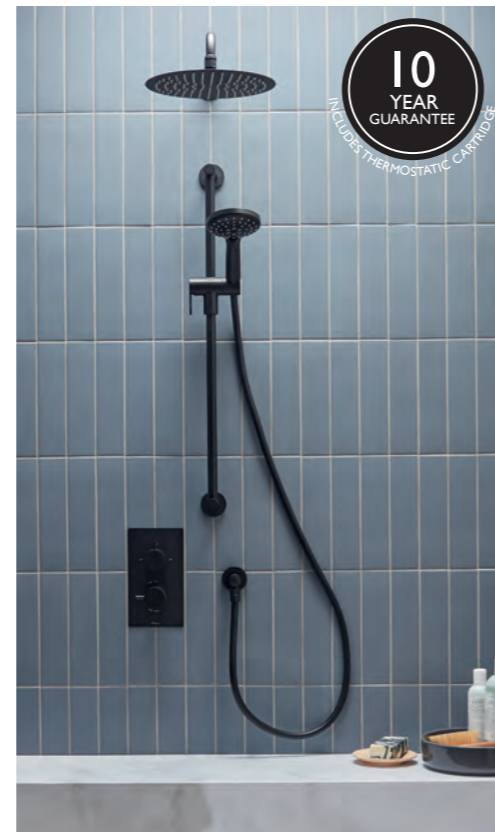

Quantum – chrome, black and brushed brass

B

Quantum Dual Function Bar Shower System

- Cool Touch technology ensuring the valve is not hot to the touch during use
- 250mm stainless steel overhead shower
- 110mm 3 function push button control shower handset
- Anti-Scald thermostatic control for safe showering
- Height adjustable riser rail
- Includes bar valve compression quick fixing kit
- Minimum recommended pressure 1.0bar

Chrome	06.SQT2209	£412
Black	06.SQT1512	£450
Brushed Brass	06.SQT1513	£550

Quantum Single Function Bar Shower System

- Cool Touch technology ensuring the valve is not hot to the touch during use
- 100mm 3 function shower handset
- Anti-Scald thermostatic control for safe showering
- 640mm long riser rail
- Includes bar valve compression quick fixing kit
- Minimum recommended pressure 0.2bar

Chrome	06.SQT2416	£274

Quantum Dual Function Shower System With Riser Kit & Overhead Shower

- Separate flow and temperature controls
- 220mm overhead shower
- 100mm 3 function shower handset
- Anti-Scald thermostatic control for safe showering
- Adjustable riser rail brackets to suit existing wall fixings
- Minimum recommended pressure 1.0bar

Chrome	06.SQT2416	£274

Quantum Dual Function Shower System With Riser Kit & Overhead Shower

- Separate flow and temperature controls
- 250mm stainless steel overhead shower
- 110mm 3 function push button control shower handset
- Anti-Scald thermostatic control for safe showering
- Riser rail and shower arm can be cut to length to suit installation
- Includes easy fix brass shower arm and elbow
- Minimum recommended pressure 1.0bar

Black	06.SQT1612	£775
Brushed Brass	06.SQT1613	£875

Quantum – chrome, black and brushed brass

B