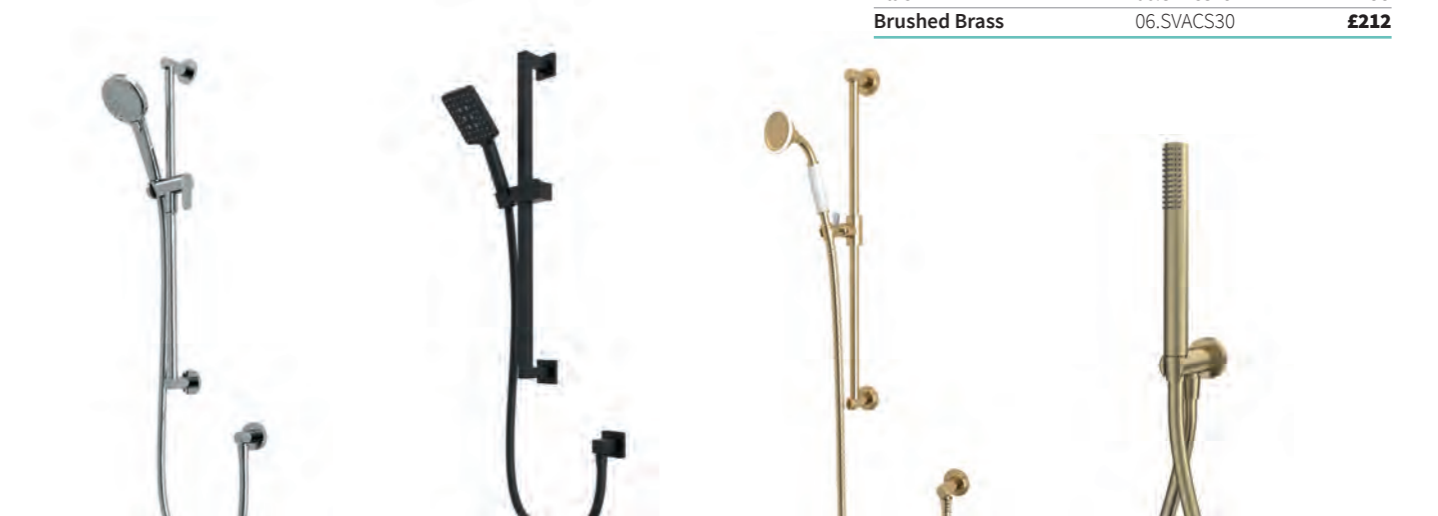

1 Round 250mm Shower Head		
Chrome	06.SVHEAD12	£249
Black	06.SVHEAD46	£256
Brushed Brass	06.SVHEAD52	£285
Round Adjustable Shower Arm		
Chrome	06.SVARM01	£75
Black	06.SVARM12	£90
Brushed Brass	06.SVARM16	£106
2 Square 250mm Shower Head		
Chrome	06.SVHEAD15	£289
Black	06.SVHEAD50	£292
Brushed Brass	06.SVHEAD54	£319
Square Fixed Shower Arm		
Chrome	06.SVARM05	£111
Black	06.SVARM14	£120
Brushed Brass	06.SVARM165	£127
3 Traditional Shower Head		
Chrome	06.SVHEAD48	£225
Brushed Brass	06.SVHEAD75	£275
Traditional Shower Arm		
Chrome	06.SVARM13	£65
Brushed Brass	06.SVARM17	£90
4 Round Bath Deck Shower Handset Kit		
Chrome	06.T221505	£141
Black	06.T221503	£150
Brushed Brass	06.T221504	£185
5 Round Overflow Bath Filler		
Chrome	06.SVACS02	£176
Black	06.SVACS23	£199
Brushed Brass	06.SVACS30	£212