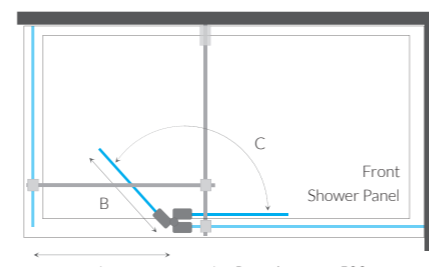

A = Rec min access 500mm
B = 300mm or 400mm
C = 180o rotation for easy access

Fold Away Right Hand Hinged Deflector Panel