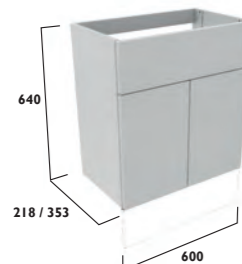

Calm 600 Basin Unit with Fascia/Door Pack & Carcass (plinth is required for this unit)			
Door Finish	Carcass Finish	Standard Depth Unit Code	Slim Depth Unit Code
Mineral Blue	Graphite	06.T3SC6CMB	06.T2SC6CMB
Matt Dark Grey	Graphite	06.T3SC6CMDG	06.T2SC6CMDG
Gloss White	White	06.T3SC6CGW	06.T2SC6CGW
Gloss Light Grey	Graphite	06.T3SC6CGLG	06.T2SC6CGLG
Price		£435	£435