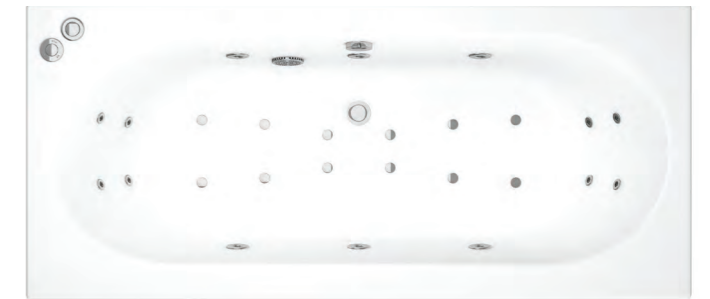

6 14 Jet Whirlpool with 12 Jet AirSpa System
3 midi jets, 4 mini jets, 12 jet AirSpa system - heated
154.XXC2 **£2,792**

Optional Extras

ONE LED light that can change colour (7 colours)
includes electronic control
154.XXLE **£351**

Electronic Upgrade for all systems
includes low water sensor
154.XXEU **£397**

Ozonator
154.XXOZ **£218**

Inline Heater for Whirlpool system
154.XXIH **£680**

All retail prices include VAT

Special order item