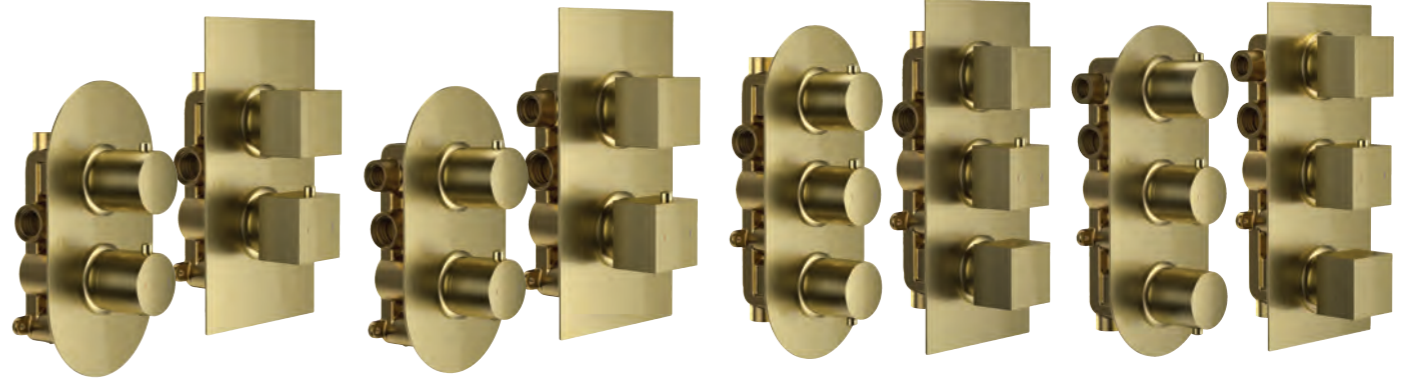

Bedgebury Brushed Brass Square Showering Bundles

B

Valve with Riser Rail Kit 167.BB1TSVBB + 167.SRKDBB + 167.SWBWB £626	Valve with Shower Arm and Head 167.BB1TSVBL + 167.SSABB + 167.SSHBB £420	Valve with Shower Arm, Head and Riser Rail Kit Shower accessories operated independently. 167.BB2TSVBB + 167.SSABB + 167.SSHBB + 167.SRKDBB £871	Valve with Shower Arm, Head and Riser Rail Kit Two shower accessories can be operated simultaneously. 167.BB3TSVBB + 167.SSABB + 167.SSHBB + 167.SRKDBB + 167.SWBWB £965
Valve with Shower Arm, Head and Handset Shower accessories operated independently. 167.BB2TSVBB + 167.SSABB + 167.SSHBB + 167.SSHWBBB + 167.SWBWB £787	Valve with Shower Arm, Head and Riser Rail Kit Two shower accessories can be operated simultaneously. 167.BB3TSVBB + 167.SSABB + 167.SSHBB + 167.SSHWBBB + 167.SRKDBB + 167.SWBWB £990	Valve with Shower Arm, Head, Handset and Bath Filler Two shower accessories can be operated simultaneously. 167.BW33TSVBB + 167.SSABB + 167.SSHBB + 167.SSHWBBB + 167.BFPUWECBB + 167.SWBWB £1,030	

THE TUNBRIDGE WELLS
Brassware Co.

contemporary

Bewl Round/Bedgebury Square Thermostatic Shower Valves

B

- Anti Calc Thermostatic Cartridge ■ WRAS approved product ■ Min 0.2 bar to 6 bar ■ Horizontal or vertical installation
- High quality brushed brass finish

Brushed Brass

Single Outlet, Two Controls Concealed Thermostatic Valve stainless steel wall plate with square zinc alloy handles Round 167.BW1TSVBB £318 Square 167.BB1TSVBB £318	Double Outlet, Two Controls Concealed Thermostatic Valve stainless steel wall plate with square zinc alloy handles Round 167.BW2TSVBB £359 Square 167.BB2TSVBB £359	Double Outlet, Three Controls Concealed Thermostatic Valve stainless steel wall plate with square zinc alloy handles Round 167.BW3TSVBB £416 Square 167.BB3TSVBB £416	Triple Outlet, Three Controls Concealed Thermostatic Valve stainless steel wall plate with square zinc alloy handles Round 167.BW33TSVBB £441 Square 167.BB33TSVBB £441

Bewl Round/Bedgebury Square Shower Accessories

B

1.5m PVC Shower Hose core material stainless steel, double interlock, cone to cone connection Brushed Brass 167.SHBB £26	Slim Shower Head 250mm, stainless steel Round 167.RSHBB £142 Square 167.SSHBB £158	Shower Arm – 300mm brass Round 167.RSABB £47 Square 167.SSABB £83	Deluxe Slider Rail Kit 800mm, (excl. wall elbow) Adjustable brass handset holder, 1.5m PVC shower hose 5 year guarantee Round 167.RRKDBB £260 Square 167.SRKDBB £271
Wall Bracket Elbow brass Round 167.RWBWB £29 Square 167.SWBWB £37	Round Pencil Handset - ABS Brushed Brass 167.RHSBB £46	Hand Shower & Wall Bracket NEW Round 167.RSHWBBB £133 Square 167.SSHWBBB £150	

For matching brassware, see pages 406 - 409

Showers

Showers

Artesan Launched under Artesan, Tunbridge Wells Brassware Co. is a new brand of brassware with matching showers and accessories, along with complementary towel rails and radiators.

All retail prices include VAT

All retail prices include VAT

Artesan Launched under Artesan, Tunbridge Wells Brassware Co. is a new brand of brassware with matching showers and accessories, along with complementary towel rails and radiators.