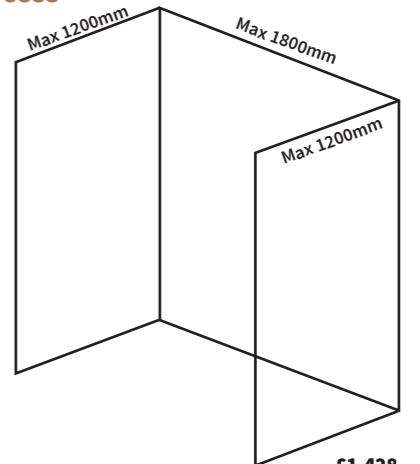

Price Group 1 152.E1 **£1,428**
Price Group 2 152.E2 **£1,739**
Price Group 3 152.E3 excluded finishes , see page 334 **£1,891**

Pack C - Large Corner

For large shower enclosures, wetrooms or baths up to 2400mm

Pack includes:
2 x 1200mm postformed panels
1 x 1200mm tongue & groove panel
3 tubes neutral Complete Adhesive
1 tube colour match Complete Sealant