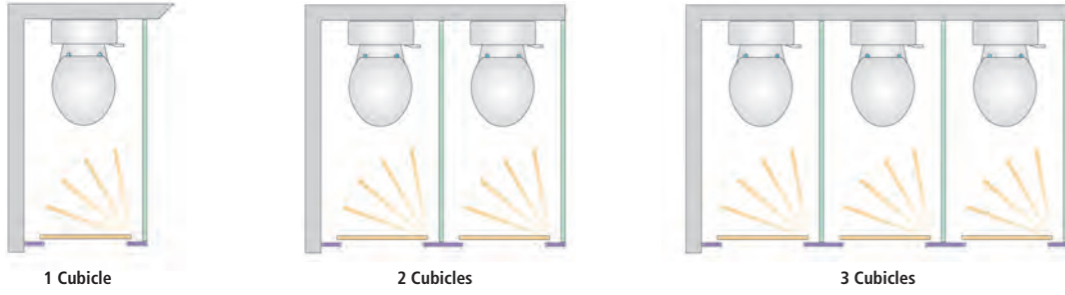

Toilet Cubicle Pack Prices

C

Corner sited

No. Cubicles	Components required	Code	MFC Price
1	1CP + 1CPIP + 1CD + 1CDIP + 2CPIL1 + 2CPILIP + 1CHRN	132.C1	£2,177
2	2CP + 2CPIP + 2CD + 2CDIP + 2CPIL1 + 1CPIL2 + 3CPILIP + 1CHRN	132.C2	£3,851
3	3CP + 3CPIP + 3CD + 3CDIP + 2CPIL1 + 2CPIL2 + 4CPILIP + 1CHRN	132.C3	£5,539
4	4CP + 4CPIP + 4CD + 4CDIP + 2CPIL1 + 3CPIL2 + 5CPILIP + 2CHRN	132.C4	£7,739
5	5CP + 5CPIP + 5CD + 5CDIP + 2CPIL1 + 4CPIL2 + 6CPILIP + 2CHRN	132.C5	£9,159