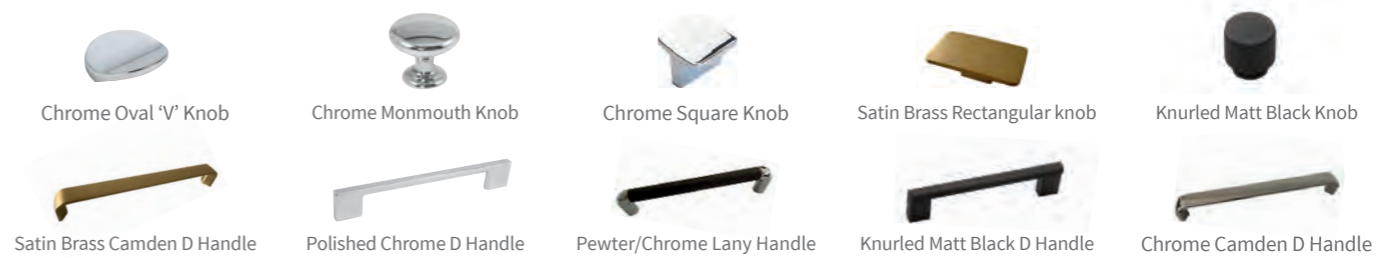

Handle options - see page 110

Front and Carcase Colours

Door profile
5 piece Shaker
Door Thickness
20mm

Construction
5 piece Shaker door, available in 2 contemporary colours with matching carcase. Made from solid ash and real wood veneer centre panel.

All retail prices include VAT