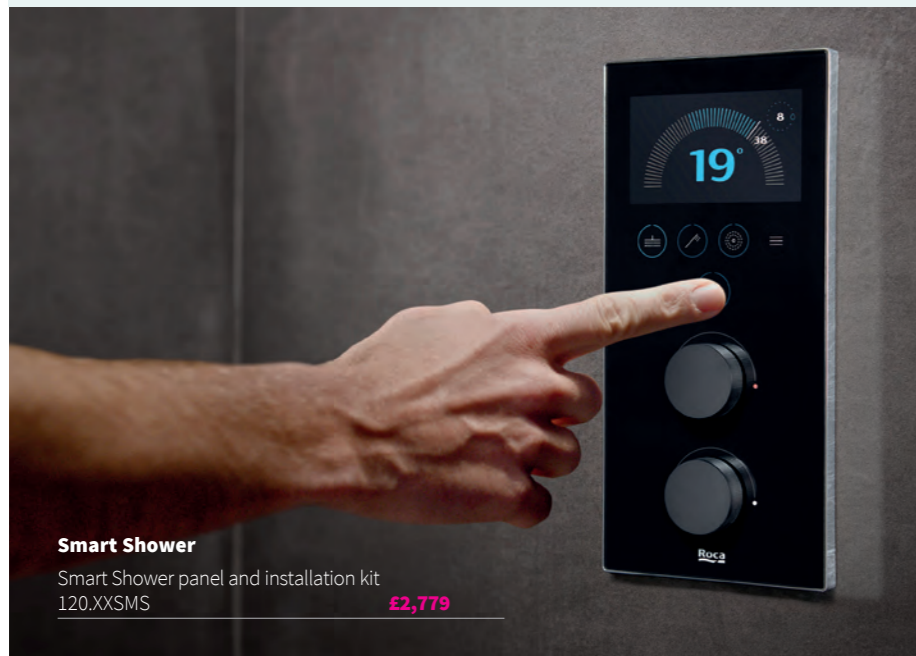

Band B

Smart Shower

Z/B/D

Smart Shower

Smart Shower panel and installation kit
120.XXSMS

£2,779

Includes: Smart Shower, Rainsense circular showerhead Ø300mm, wall fixing kit, Stella stick shower handset, 1.6m shower hose, shower hose outlet with handset holder