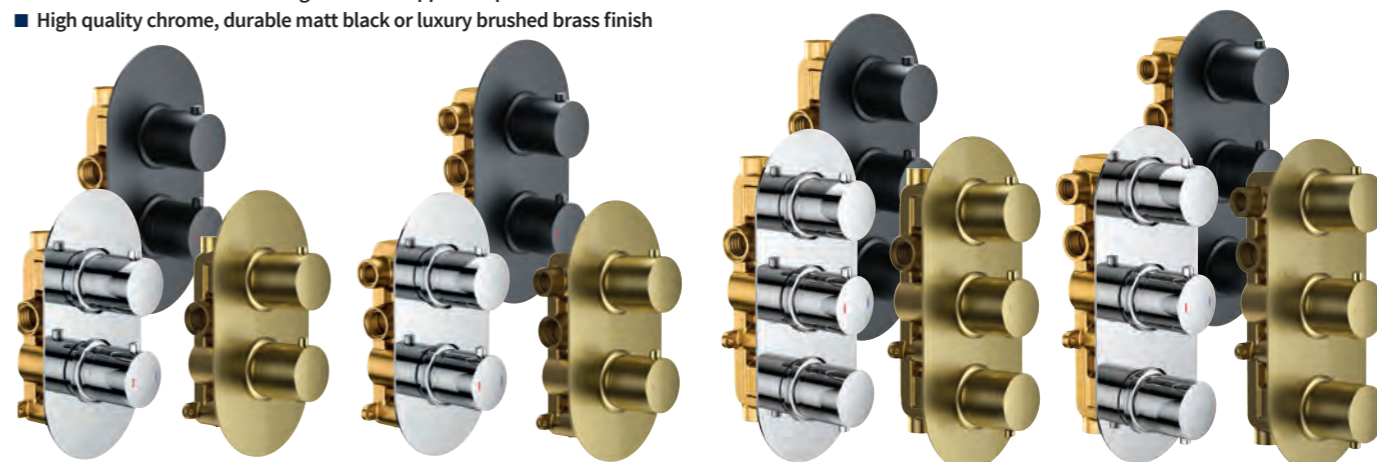

Single outlet, Two Controls Concealed Thermostatic Valve stainless steel wall plate with round zinc alloy handles	Double Outlet, Two Controls Concealed Thermostatic Valve stainless steel wall plate with round zinc alloy handles	Double Outlet, Three Controls Concealed Thermostatic Valve stainless steel wall plate with round zinc alloy handles	Triple Outlet, Three Controls Concealed Thermostatic Valve stainless steel wall plate with round zinc alloy handles
Chrome 167.BW1TSV £246 Matt black 167.BW1TSVBL £284 Brushed brass 167.BW1TSVBB £318	Chrome 167.BW2TSV £279 Matt black 167.BW2TSVBL £321 Brushed brass 167.BW2TSVBB £359	Chrome 167.BW3TSV £342 Matt black 167.BW3TSVBL £393 Brushed brass 167.BW3TSVBB £416	Chrome 167.BW33TSV £342 Matt black 167.BW33TSVBL £393 Brushed brass 167.BW33TSVBB £441