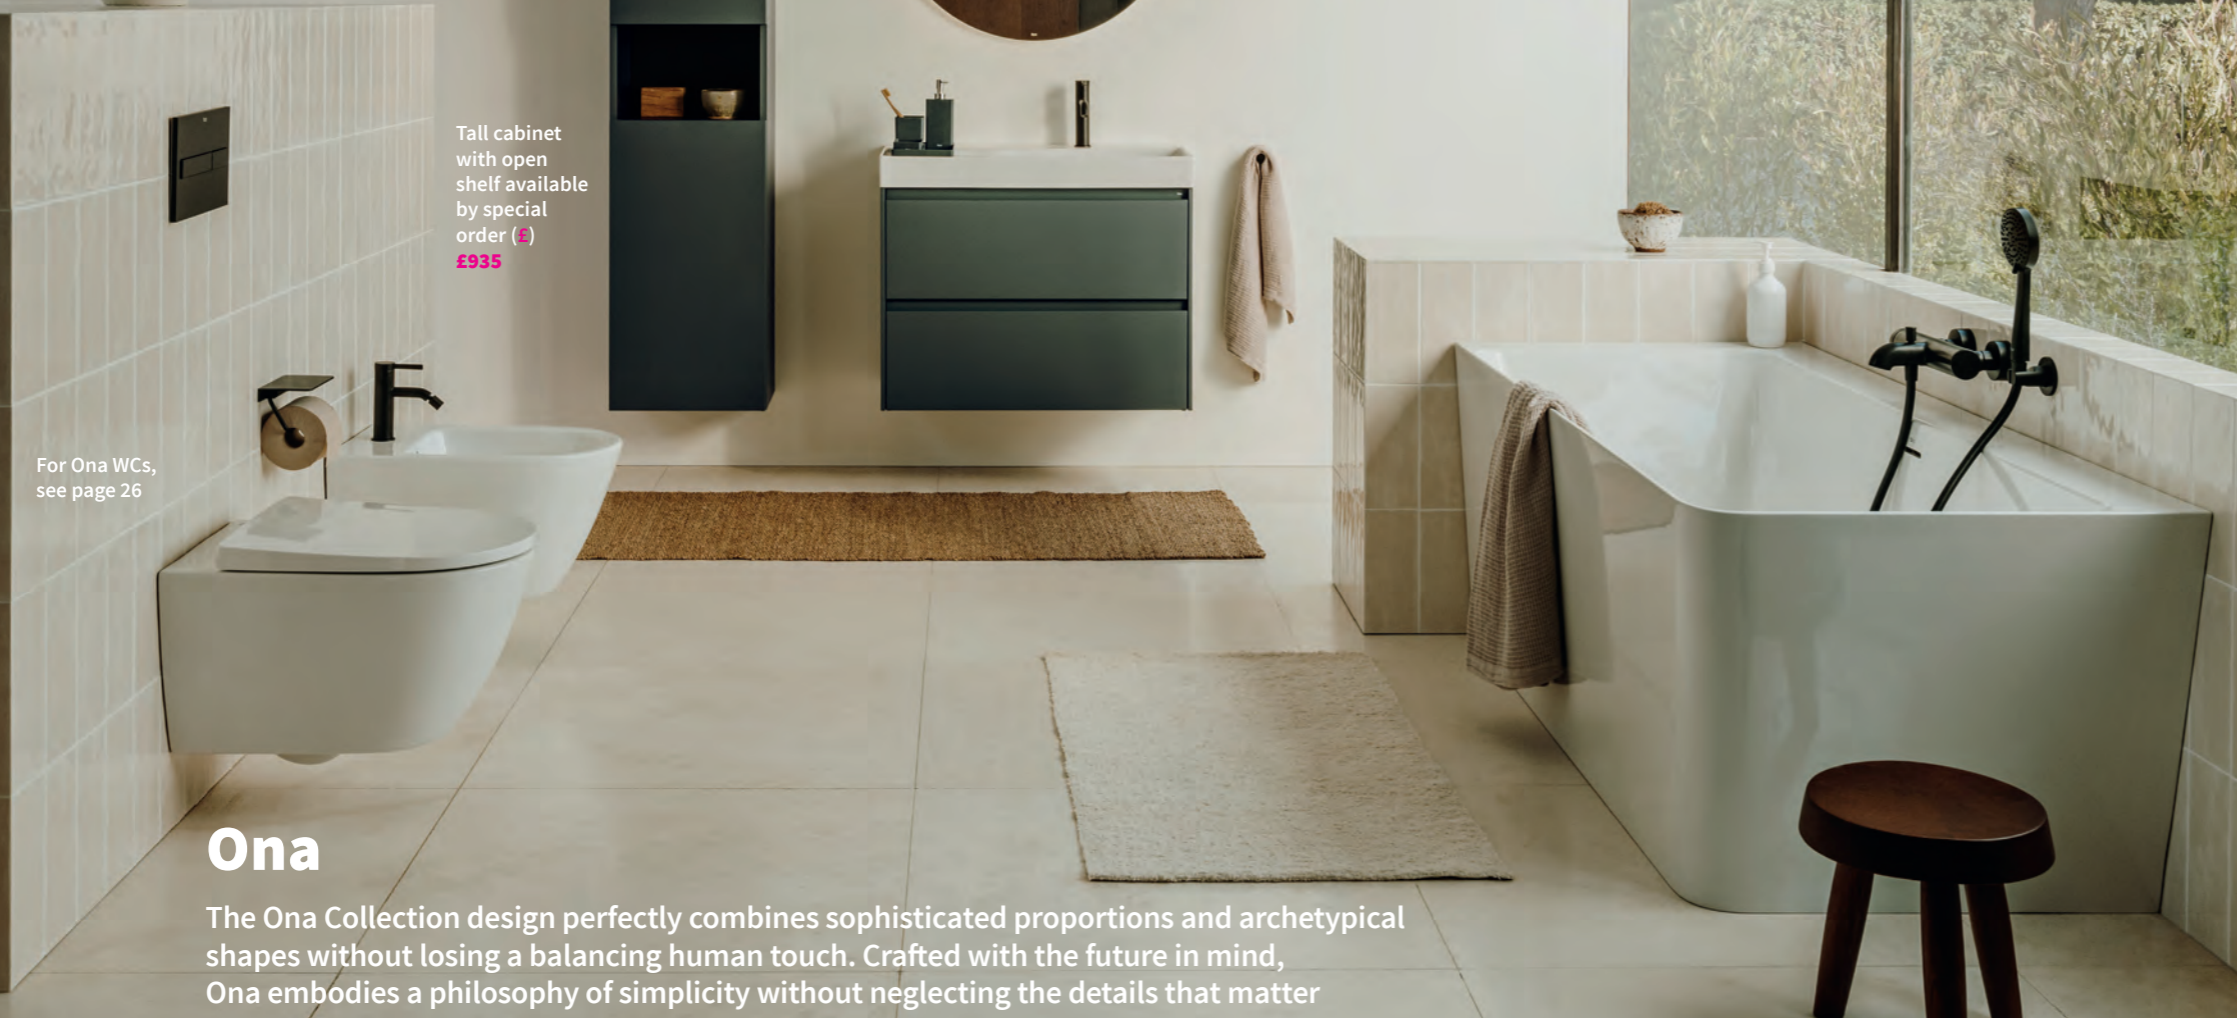

Tall cabinet with open shelf available by special order (€) **£935**

For Ona WCs, see page 26

Ona

The Ona Collection design perfectly combines sophisticated proportions and archetypal shapes without losing a balancing human touch. Crafted with the future in mind, Ona embodies a philosophy of simplicity without neglecting the details that matter

Ona Collection - soft close doors and drawers. Matt white, matt sand grey and matt green Z/B/D

The Mediterranean way of life stands for simplicity, care and connection. So does the Ona Collection, respecting natural materials, it radiates this sentiment to each home and context anew, propagating connection and making the essence of the Mediterranean palpable. The simplicity of the design plays a central role, perfectly evoking the organic authenticity of sea-facing culture.