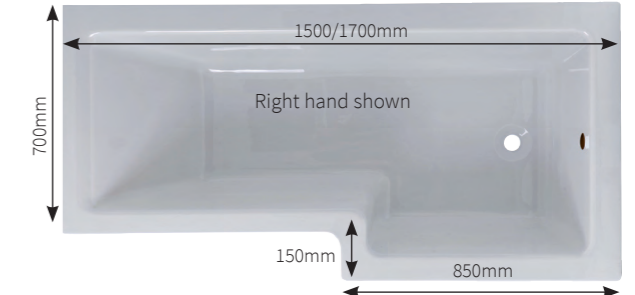

contemporary baths

TrojanCast: Our Intensive Reinforcement

Trojan built a complete new factory to manufacture TrojanCast products.

Separate from all other production areas, the dedicated factory has been equipped with the latest technologies and is run by a team of specialist personnel who take pride in each and every TrojanCast bath they produce.

Quality means everything

At each stage of production each individual bath is checked to ensure it reaches our high standards. Each individual employee that checks the bath stamps a label acknowledging they have fulfilled their job requirement. This ensures that the bath manufactured meets our quality criteria. This check label is placed on the back of the bath and remains with it through to delivery and installation.

Adding value at every stage

As well as the natural benefits of acrylic and the intensive reinforcement of the TrojanCast process, all TrojanCast baths come with our luxury fittings pack.

The guarantee on a TrojanCast bath increases from our standard 25 years to 30 years, giving you extra peace of mind.

Substantial reinforcement

Insulating properties

Peace of mind

Made in England

Guaranteed

Canaletto – no tap holes

B

Canaletto Single Ended Bath		Standard	TrojanCast
1700 x 700mm	21.C17SE	£360	£640
1700 x 750mm	21.C175SE	£382	£677
1800 x 800mm	21.C18SE	£492	£810

Canaletto Double Ended Bath		Standard	TrojanCast
1700 x 700mm	21.C17DE	£365	£621
1700 x 750mm	21.C175DE	£391	£657
1700 x 800mm	21.C178DE	£461	£776

See page 243

For Artesan bath panels, see page 254 - 255

All retail prices include VAT

shower baths

Cube – no tap holes

B

Cube Shower Bath Standard	1700mm	1500mm	
Left hand	21.CSBL	21.CSB15L	£445
Right hand	21.CSBR	21.CSB15R	£445