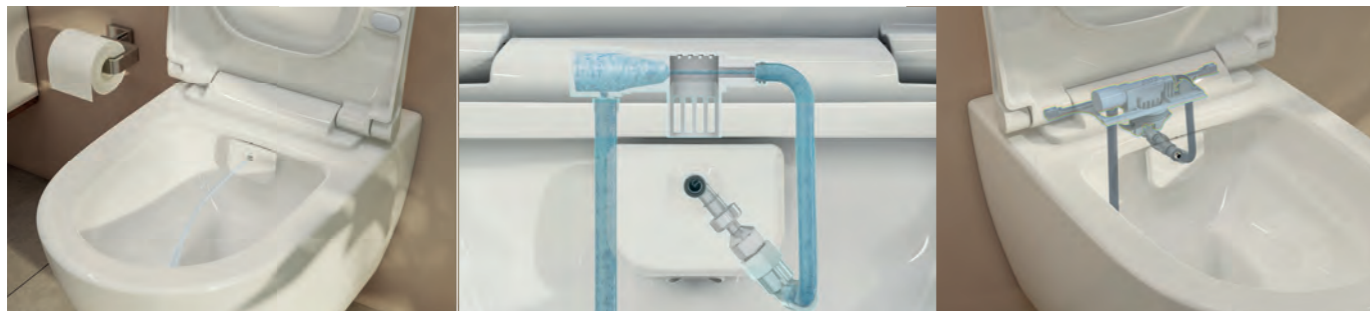

All retail prices include VAT

Toilets with an integrated bidet function provide gentle and thorough personal water based cleaning whilst also reducing toilet paper usage.

Aquacare is part of the M-Line and Integra collections and comes with a choice of either an integrated thermostatic stop valve or a non-thermostatic wall-mounted stop valve. Vitra Aquacare, with the uniquely designed, integrated air-breaker protects the household supply of drinking water from contamination, in accordance with the DIN EN1717 regulations, as well as the protection of a DVGW approval. Sold as a complete set, installing an Aquacare toilet is fast and simple.

The integrated air-breaker requires no electrical connection and works purely from hydraulic action within the air-breaker. Five patents have been granted for the Vitra Aquacare technology.

■ Rim-ex ■ Thermostatic and non-thermostatic options ■ Integrated (within the WC) and wall mounted stop valve options with M Line ■ Soft close seat ■ Can be used with Vitrus ■ Compliant with EN1717 ■ Excluding frame, see page 72

Integra
540mm projection

Integra
for use with wall mounted stop valve
76.ACEWC **£608**

Stop valve

Round
including concealed part
76.XXA41457 + 76.XXA41455 **£131**

Square
including concealed part
76.XXA41456 + 76.XXA41455 **£131**

M-Line Sanitaryware

Z/B

Featuring clean lines and curved edges, M-Line is the unique combination of high design with intelligent thinking, with its features to promote good hygiene. Designed in a simple refreshing open style, M-Line will coordinate with a wide range of interior finishes.