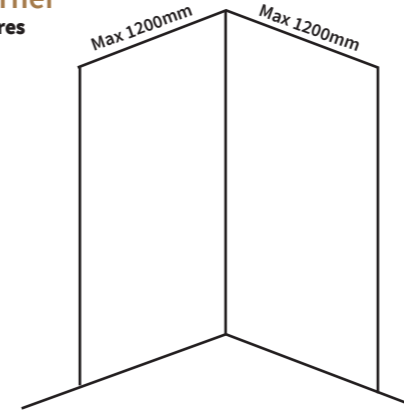

Price Group 1 152.A1 **£823**
Price Group 2 152.A2 **£1,005**
Price Group 3 152.A3 **£1,089**

Pack D - Small Recess

For small shower enclosures up to 1200mm

Pack includes:
2 x 1200mm postformed panels
1 x 1200mm tongue & groove panel
3 tubes neutral Complete Adhesive
1 tube colour match Complete Sealant