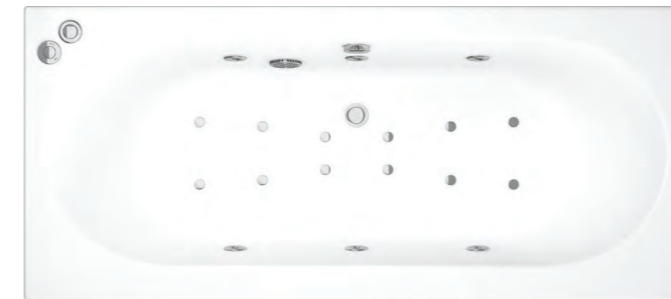

5 6 Jet Whirlpool with 12 Jet AirSpa System
3 midi jets down each side, 12 jet AirSpa system - heated
154.XXC1 **£2,203**