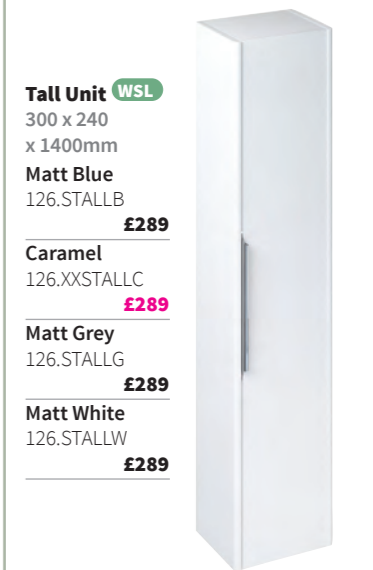

Tall Unit WSL	
300 x 240 x 1400mm	
Matt Blue	126.STALLB £289
Caramel	126.XXSTALLC £289
Matt Grey	126.STALLG £289
Matt White	126.STALLW £289