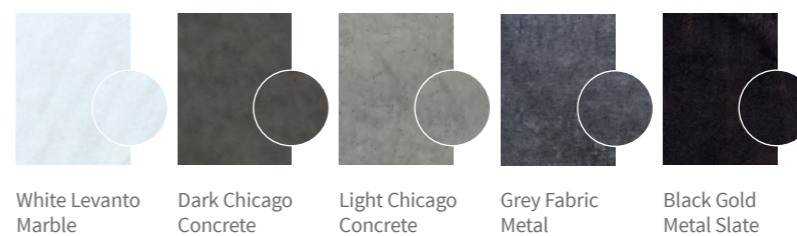

Front and Carcase Colours