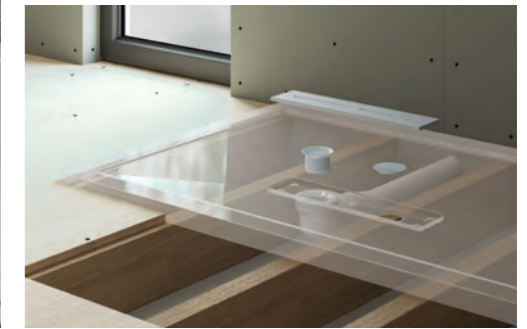

† Connect2 Curved Trays are product specific and are only suitable for use with Kudos Original Classic and Original6 curved enclosures.

K KUDOS

connect2

Size (Length x Width)		Product Code†	Standard High Gloss Price	*SR (Slip Resistant) Price
800mm x 800mm	SQUARE	24.CN28W	£293	£336
900mm x 900mm		24.CN29W	£318	£358
900mm x 800mm	RECTANGULAR	24.XXCN298W	£315	£344
1000mm x 800mm		24.CN218W	£341	£393
1000mm x 900mm		24.CN219W	£357	£408
1100mm x 800mm		24.CN2118W	£347	£393
1200mm x 800mm		24.CN2128W	£371	£420
1200mm x 900mm		24.CN2129W	£387	£442
1300mm x 800mm		24.CN2138W	£418	£482
1400mm x 700mm		24.CN2147W	£454	£504
1400mm x 800mm		24.CN2148W	£464	£519
1400mm x 900mm		24.CN2149W	£481	£532
1500mm x 700mm		24.CN2157W	£467	£519
1500mm x 800mm	24.CN2158W	£480	£532	
1500mm x 900mm	24.CN2159W	£496	£547	
1600mm x 700mm	24.CN2167W	£480	£532	
1600mm x 800mm	24.CN2168W	£496	£547	
1600mm x 900mm	24.CN2169W	£511	£567	
1700mm x 700mm	24.CN2177W	£513	£568	
1700mm x 800mm	24.CN2178W	£524	£582	
1700mm x 900mm	24.CN2179W	£537	£596	