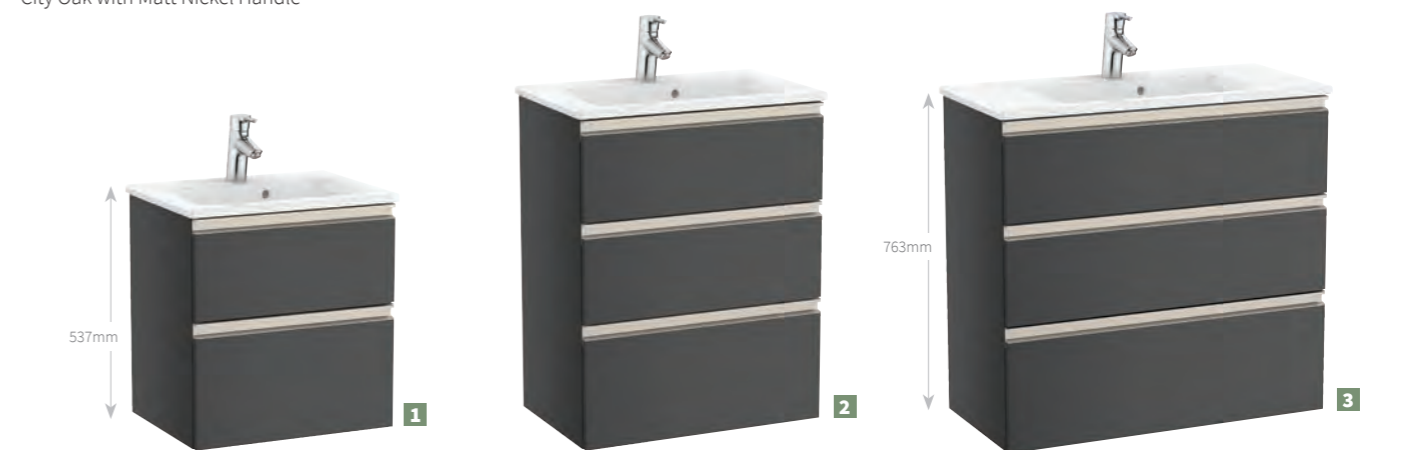

1 500 Compact 2 Drawer Unit and Basin - 1TH		
505 x 380mm		
Gloss White with aluminium handles		
120.GC2D5W		£631
Anthracite Grey with nickel handles		
120.GC2D5AG		£631
Matt Arctic Grey with nickel handles		
120.XXGC2D5MG		£631
Nordic Ash with nickel handles		
120.XXGC2D5NA		£631
City Oak with nickel handles		
120.GC2D5CO		£631

600 Compact 2 Drawer Unit and Basin - 1TH		
605 x 380mm		
Gloss White with aluminium handles		
120.GC2D6W		£685
Anthracite Grey with nickel handles		
120.XXGC2D6AG		£685
Matt Arctic Grey with nickel handles		
120.GC2D6MG		£685
Nordic Ash with nickel handles		
120.GC2D6NA		£685
City Oak with nickel handles		
120.GC2D6CO		£685

2 600 Compact 3 Drawer Unit and Basin - 1TH		
605 x 380mm		
Gloss White with aluminium handles		
120.GC3D6W		£789
Anthracite Grey with nickel handles		
120.GC3D6AG		£789
Matt Arctic Grey with nickel handles		
120.GC3D6MG		£789
Nordic Ash with nickel handles		
120.GC3D6NA		£789
City Oak with nickel handles		
120.GC3D6CO		£789

800 Compact 2 Drawer Unit and Basin - 1TH		
805 x 380mm		
Gloss White with aluminium handles		
120.GC2D8W		£766
Anthracite Grey with nickel handles		
120.XXGC2D8AG		£766
Matt Arctic Grey with nickel handles		
120.GC2D8MG		£766
Nordic Ash with nickel handles		
120.GC2D8NA		£766
City Oak with nickel handles		
120.GC2D8CO		£766

3 800 Compact 2 Drawer Unit and Basin - 1TH		
805 x 380mm		
Gloss White with aluminium handles		
120.GC3D8W		£881
Anthracite Grey with nickel handles		
120.GC3D8AG		£881
Matt Arctic Grey with nickel handles		
120.GC3D8MG		£881
Nordic Ash with nickel handles		
120.GC3D8NA		£881
City Oak with nickel handles		
120.GC3D8CO		£881