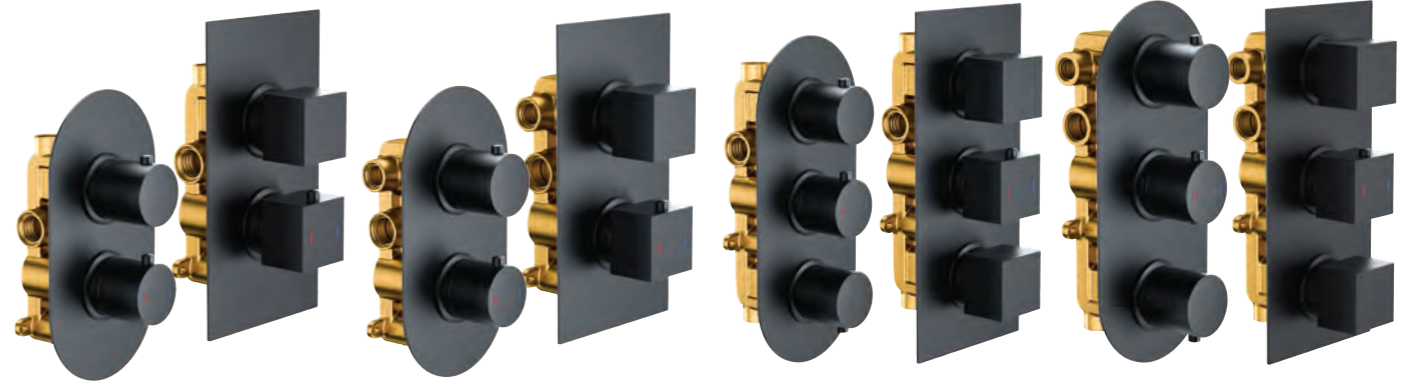

Bedgebury Matt Black Square Showering Bundles

Valve with Riser Rail Kit
167.BB1TSVBL
+ 167.SRKBL + 167.SWBBL **£378**

Valve with Shower Arm and Head
167.BB1TSVBL
+ 167.SSABL + 167.SSHBL **£420**

Valve with Shower Arm, Head and Riser Rail Kit
Shower accessories operated independently.
167.BB2TSVBL
+ 167.SSABL + 167.SSHBL
+ 167.SRKBL + 167.SWBBL **£551**

Valve with Shower Arm, Head and Riser Rail Kit
Two shower accessories can be operated simultaneously.
167.BB3TSVBL + 167.SSABL
+ 167.SSHBL + 167.SRKBL
+ 167.SWBBL **£623**

Valve with Shower Arm, Head and Handset
Shower accessories operated independently.
167.BB2TSVBL
+ 167.SSABL
+ 167.SSHBL
+ 167.SSHWBBL **£567**

Valve with Shower Arm, Head and Riser Rail Kit
Two shower accessories can be operated simultaneously.
167.BB3TSVBL
+ 167.SSABL
+ 167.SSHBL + 167.SSHWBBL
+ 167.SWBBL **£675**

Valve with Shower Arm, Head, Handset and Bath Filler
Two shower accessories can be operated simultaneously.
167.BB33TSVBL
+ 167.SSABL + 167.SSHBL
+ 167.SSHWBBL
+ 167.BFSPUWECBL + 167.SWBBL **£813**

THE TUNBRIDGE WELLS
Brassware Co.

contemporary

Bewl Round/Bedgebury Square Thermostatic Shower Valves

- Anti Calc Thermostatic Cartridge ■ WRAS approved product ■ Min 0.2 bar to 6 bar ■ Horizontal or vertical installation
- High quality durable matt black finish

Matt Black

Single outlet, two controls Concealed Thermostatic Valve
stainless steel wall plate with round zinc alloy handles

Round	167.BW1TSVBL	£246
Square	167.BB1TSVBL	£284

Double outlet, two controls Concealed Thermostatic Valve
stainless steel wall plate with round zinc alloy handles

Round	167.BW2TSVBL	£279
Square	167.BB2TSVBL	£321

Double outlet, three controls Concealed Thermostatic Valve
stainless steel wall plate with round zinc alloy handles

Round	167.BW3TSVBL	£342
Square	167.BB3TSVBL	£393

Triple outlet, three controls Concealed Thermostatic Valve
stainless steel wall plate with round zinc alloy handles

Round	167.BW33TSVBL	£342
Square	167.BB33TSVBL	£393

Bewl Round/Bedgebury Square Shower Accessories

Thermostatic Bar Valve with easy fit kit.	Round 167.BWRTBVBL £159	Square 167.BBSTBVBL £190
Slim Shower Head 250mm, stainless steel	Round 167.RSHBL £64	Square 167.SSHBL £94
Shower Arm – 300mm brass	Round 167.RSABL £37	Square 167.SSABL £42
Wall Bracket Elbow brass	Round 167.RWBBL £28	Square 167.SWBBL £36
1.5m PVC Shower Hose core material stainless steel, double interlock, cone to cone connection	Black 167.SHBL £26	
Pencil Handset - ABS	Round 167.RHSBL £14	Square 167.SHSBL £21
Hand Shower & Wall Bracket NEW	Round 167.RSHWBBL £98	Square 167.SSHWBBL £110
Riser Rail Kit - 710mm (excl. wall elbow) stainless steel, Adjustable ABS wall fixing bracket and ABS handset Stainless steel shower hose 1.5m	Round 710mm 167.RRKBL £51	Square 660mm 167.SRKBL £58

For matching brassware, see pages 406 - 409

All retail prices include VAT

Artesan Launched under Artesan, Tunbridge Wells Brassware Co. is a new brand of brassware with matching showers and accessories, along with complementary towel rails and radiators.

Artesan Launched under Artesan, Tunbridge Wells Brassware Co. is a new brand of brassware with matching showers and accessories, along with complementary towel rails and radiators.

All retail prices include VAT