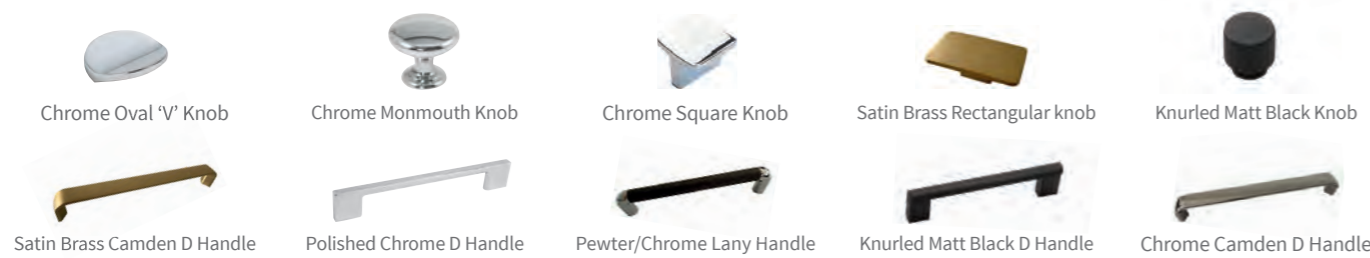

made to order

Fourteen finishes and matching carcase **Price band 0**

14 day lead time

Novo B/C

Handle options - see page 110

Front and Carcase Colours

Door profile
Slab

Door Thickness
18mm

Construction
MFC materials with matching reverse and 1mm ABS matching edge. All woodgrains in Novo finishes run vertically.

Carcase
All colours come on a matching carcase as standard in the Novo range.

made to order

Five finishes with matching carcase **Price band 0**

14 day lead time

Remo B/C

Handle options - see page 110

Front and Carcase Colours

Door profile
Slab

Construction
MFC materials with matching reverse and 1mm ABS matching edge.

Door Thickness
18mm

Carcase
All colours come on a matching carcase as standard in the Remo range.