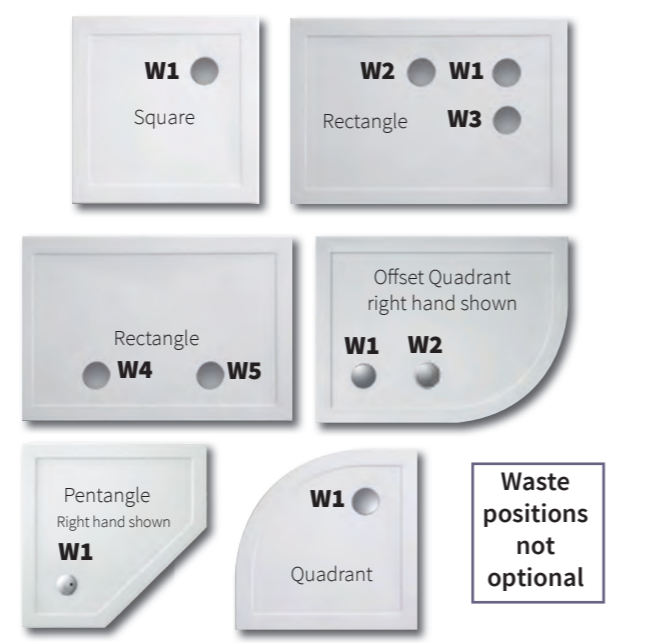

BRITTON®

Britton Acrylic Capped ABS

An ultra-slim, acrylic capped polymer resin tray. The trays are flat on the under-surface; this makes installation and levelling very easy.

At 25kg or less all Britton trays can be handled by one fitter, removing the need for a two person lift as recommended by the Health and Safety Executive guidelines for manual handling.

- Low profile – only 35mm high
- Requires a 90mm Vortex Turbo Waste
- Anti-bacterial zeomic agent protecting against harmful bacteria

Waste positions not optional

Shower tray panel packs		
Acrylic		
	CODE	PRICE
A	110.ZP1 + 110.ZL1	£128
B	110.ZP2 + 110.ZL2	£158
D	110.ZP4 + 110.ZL4	£108
E	110.ZP5 + 110.ZL3	£138
G	110.ZP4 + 110.ZL5	£118
H	110.ZP1 + 110.ZL4	£128