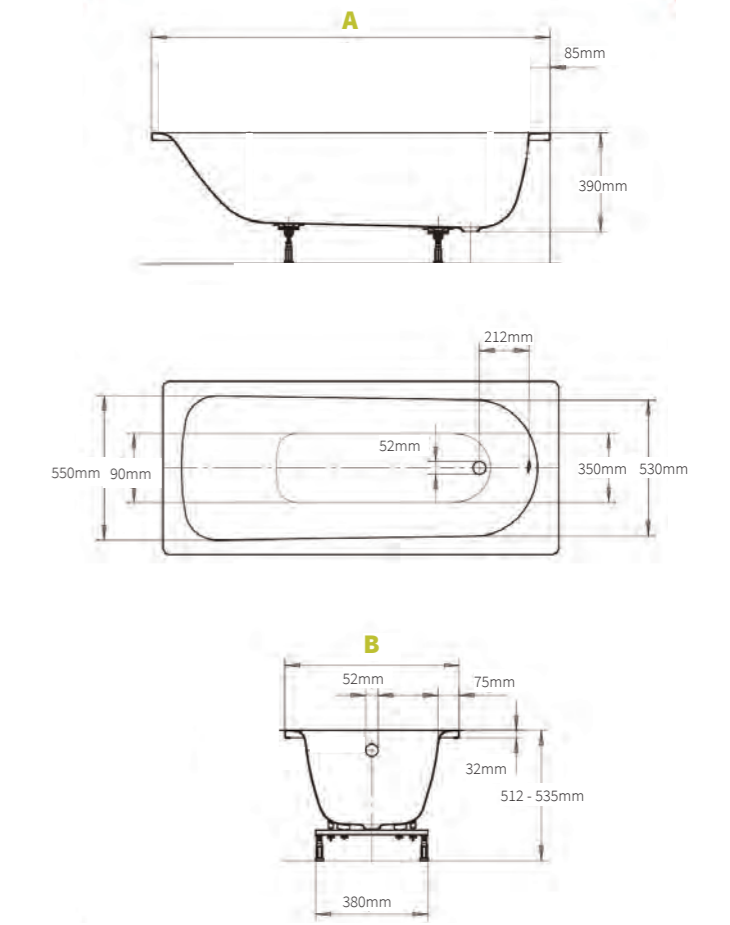

Eurowa

■ Feet and grips priced separately

Eurowa Contract Single Ended Bath
A x B external Dimensions

1400 x 700mm 2TH	63.KB14PMW	£304
1400 x 700mm NTH	63.KB14NTH	£304
1500 x 700mm 2TH	63.KB15PMW	£294
1500 x 700mm NTH	63.KB15NTH	£294
1500 x 700mm twin grip 2TH	63.KB15TGW	£294
1500 x 700mm with anti-slip 2TH	63.KB15ASW	£299
1500 x 700mm twin grip with anti-slip 2TH	63.KB15TGASW	£299
1600 x 700mm 2TH	63.KB16PMW	£294
1600 x 700mm NTH	63.KB16NTH	£294
1600 x 700mm twin grip 2TH	63.KB16TGW	£294
1600 x 700mm with anti-slip 2TH	63.KB16ASW	£299
1600 x 700mm twin grip with anti-slip 2TH	63.KB16TGASW	£299
1700 x 700mm 2TH	63.KB17PMW	£294
1700 x 700mm twin grip 2TH	63.KB17TGW	£294
1700 x 700mm NTH	63.KB17NTH	£294
1700 x 700mm with anti-slip 2TH	63.KB17ASW	£299
1700 x 700mm twin grip with anti-slip 2TH	63.KB17TGASW	£299
Contract Tubular Grips (pair) 255mm centres ▲	46.GRK	£40
Feet	63.KF5039	£41