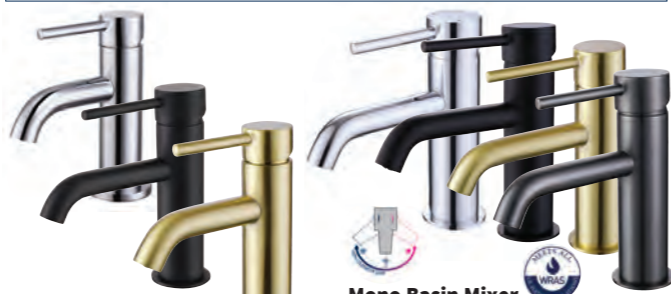

all inclusive collection

Brassware

THE TUNBRIDGE WELLS
Brassware Co.

Bewl – Chrome, Matt Black, Brushed Brass and Gunmetal B

Mini Basin Mixer
incl. click clack waste (slotted)

Chrome	167.BWMBM	£103
Matt black	167.BWMBMBL	£118
Brushed brass	167.BWMBMBB	£133
Gunmetal	167.BWBMGM	£160