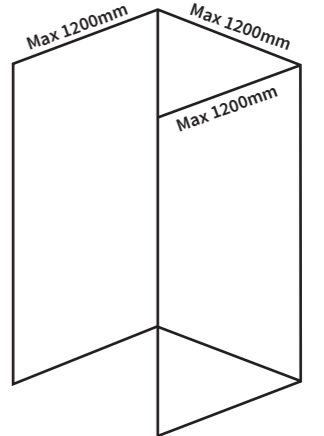

Price Group 1 152.D1 **£1,216**
Price Group 2 152.D2 **£1,488**
Price Group 3 152.D3 **£1,614**

Pack B - Medium Corner

For medium shower enclosures, wetrooms or baths up to 1800mm

Pack includes:
2 x 1200mm postformed panels
1 x 600mm tongue & groove panel
3 tubes neutral Complete Adhesive
1 tube colour match Complete Sealant