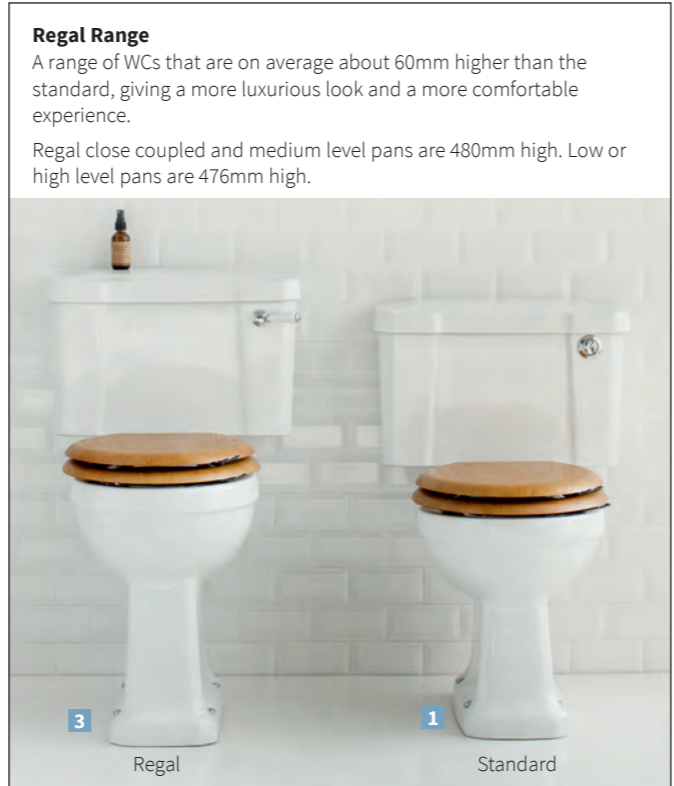

Square Towel Rail
for Edwardian basins only 110.T6CHR **£109**

WASHSTANDS – chrome or gold

C/G/B

560/580mm Square		Optional Towel Rack	
Chrome	110.T22A £475	110.T22AS £245	
Gold	110.T22AGOLD £495	110.T22ASGOLD £255	
Brushed Nickel NEW	110.T22ABNKL £495	110.T22ASBNKL £255	
560mm Round ●			
Chrome	110.T24A £475	-	-
Gold	110.T24AGOLD £495	-	-
610mm Square ◆			
Chrome	110.T23A £505	110.T23AS £245	
Gold	110.T23AGOLD £525	110.T23ASGOLD £265	
Brushed Nickel NEW	110.T23ABNKL £525	110.T23ASBNKL £265	
800mm Square ◆			
Chrome	110.T50CHR £589	-	-
Gold	110.T50GOLD £629	-	-
1200mm Single or Double ★			
Chrome	110.T51CHR £735	-	-
Gold	110.T51GOLD £735	-	-
Edwardian Cloakroom ▲			
Chrome	110.T21A £455	-	-
Gold	110.T21AGOLD £525	-	-
Regal Extension Kit			
Chrome	110.T62 £85		
Gold	110.T62GOLD £105		
Brushed Nickel NEW	110.T62BNKL £105		

Contemporary Upstand Basin and brushed nickel washstand

All retail prices include VAT

Close Coupled WCs C/G/B

C1 Cistern, Standard P5 Pan **C2 Cistern, Standard P5 Pan**

1	Standard Pan 730mm projection	110.P5	£195
2	Rimless Pan 720mm projection	110.P20	£279
3	Regal Pan 730mm projection	110.P12	£335
4	S Trap Pan	110.P18	£259
5	Lever Cistern (510mm)	110.C1	£175
6	Push Button Cistern (510mm)	110.C2	£185
	Lever Cistern (440mm)	110.C3	£165
	Push Button Cistern (440mm)	110.C4	£185