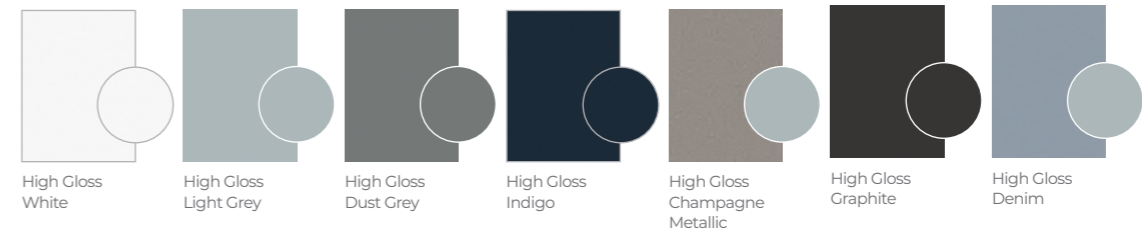

Front and Carcase Colours

Flare High Gloss Champagne Metallic