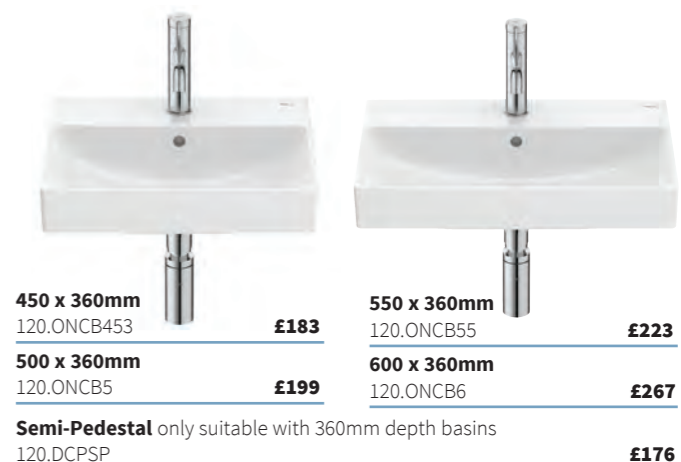

All retail prices include VAT

Compact

400mm
400 x 320mm
120.ONCB4 **£167**

450mm
right hand tap hole 450 x 260mm
120.ONCB45 **£175**

All retail prices include VAT

For Roca brassware, see pages 430 - 433

450 x 360mm
120.ONCB453 **£183**

500 x 360mm
120.ONCB5 **£199**

550 x 360mm
120.ONCB55 **£223**

600 x 360mm
120.ONCB6 **£267**

Semi-Pedestal only suitable with 360mm depth basins
120.DCPSP **£176**

Round Rimless Wall Hung Pan and Bidet shown with Black EP1 standard touchless infrared operated flush plate. See page 75