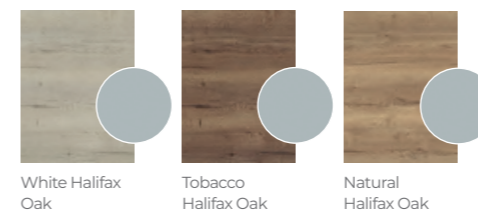

made to order

Three wood finishes with light grey carcase **Price band 1**

14 day lead time

Exel B/C

Natural Halifax Oak

White Halifax Oak

Handle options - see page 110

Front and Carcase Colours