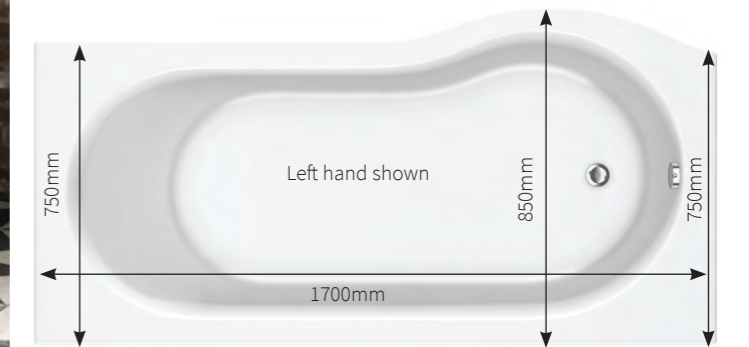

All retail prices include VAT

See page 243