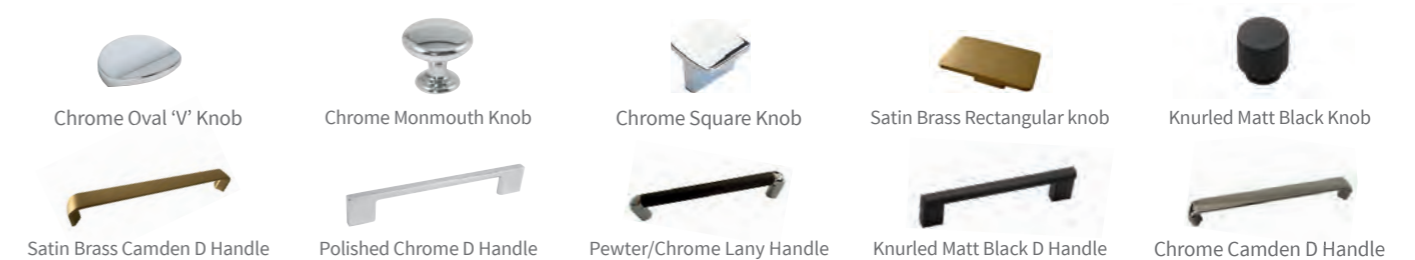

Carcass options for Hampshire and Rosedale

Handle options - see page 110

A selection of thirty shades to suit any taste and complement all colour schemes **Price band 2**

A selection of thirty shades to suit any taste and complement all colour schemes **Price band 2**