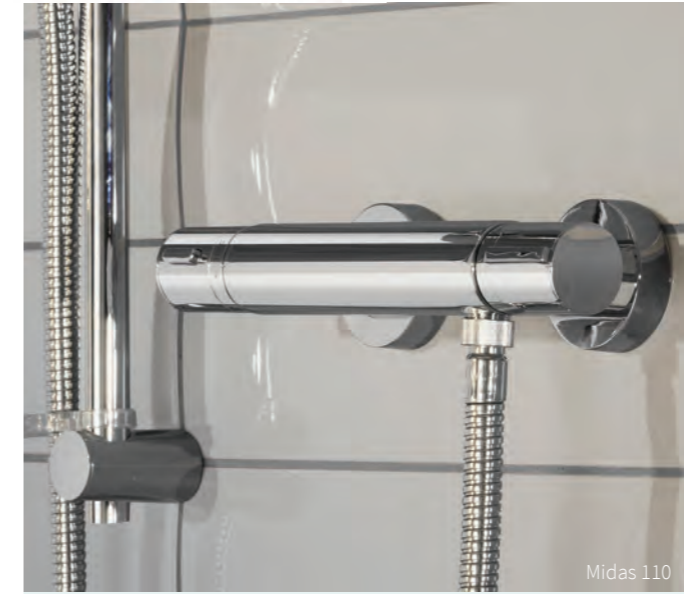

Brass valve with slimline space saving design

- Temperature override button for family-safe showering
- Integrated diverter for easy switching between, 102mm slimline shower head with 5 spray patterns and 245mm fixed drencher head
- smooth chrome hose
- Quality metal construction

Midas 220 - black

C

3

1 Midas 220 Bar Mixer Shower
with adjustable head
171.MD220SMB **£614**

2 Midas 220 Shower Column Mixer
with adjustable head
171.MD220SCMB **£864**

3 Midas 220 Bath Shower Mixer
with adjustable head
171.MD220BSMMB **£749**

1

Midas 220 - chrome

C

- Temperature override button for family-safe showering
- Diverter knob for easy switching between 105mm shower head with 4 spray patterns with eco mode and 230mm fixed drencher head
- Standard chrome hose
- Quality metal construction

4

5

6

4 Midas 220 Bar Mixer Shower
with adjustable head
171.MD220S **£539**

5 Midas 220 Shower Column Mixer
with adjustable head
171.MD220SC **£737**

6 Midas 220 Bath Shower Mixer
with adjustable head
171.MD220BSM **£638**

For Aqualisa brassware see page 434

All retail prices include VAT

Midas 110

Midas 100

Midas 110 - chrome

C

7

8

9

- Temperature override button for family-safe showering
- Diverter knob for easy switching between 105mm shower head with 4 spray patterns with eco mode and 215mm fixed drencher head
- standard chrome hose
- quality metal construction

7 Midas 110 Bar Mixer Shower
with adjustable head
171.MD110S **£366**

8 Midas 110 Shower Column Mixer
with adjustable head
171.MD110SC **£574**

9 Midas 110 Bath Shower Mixer
with adjustable head
171.MD110BSM **£520**

Midas 100 - chrome

C

EASY FIT

ALL SYSTEMS

4 SPRAY

Slim, stylish bar mixer and bath shower mixer range