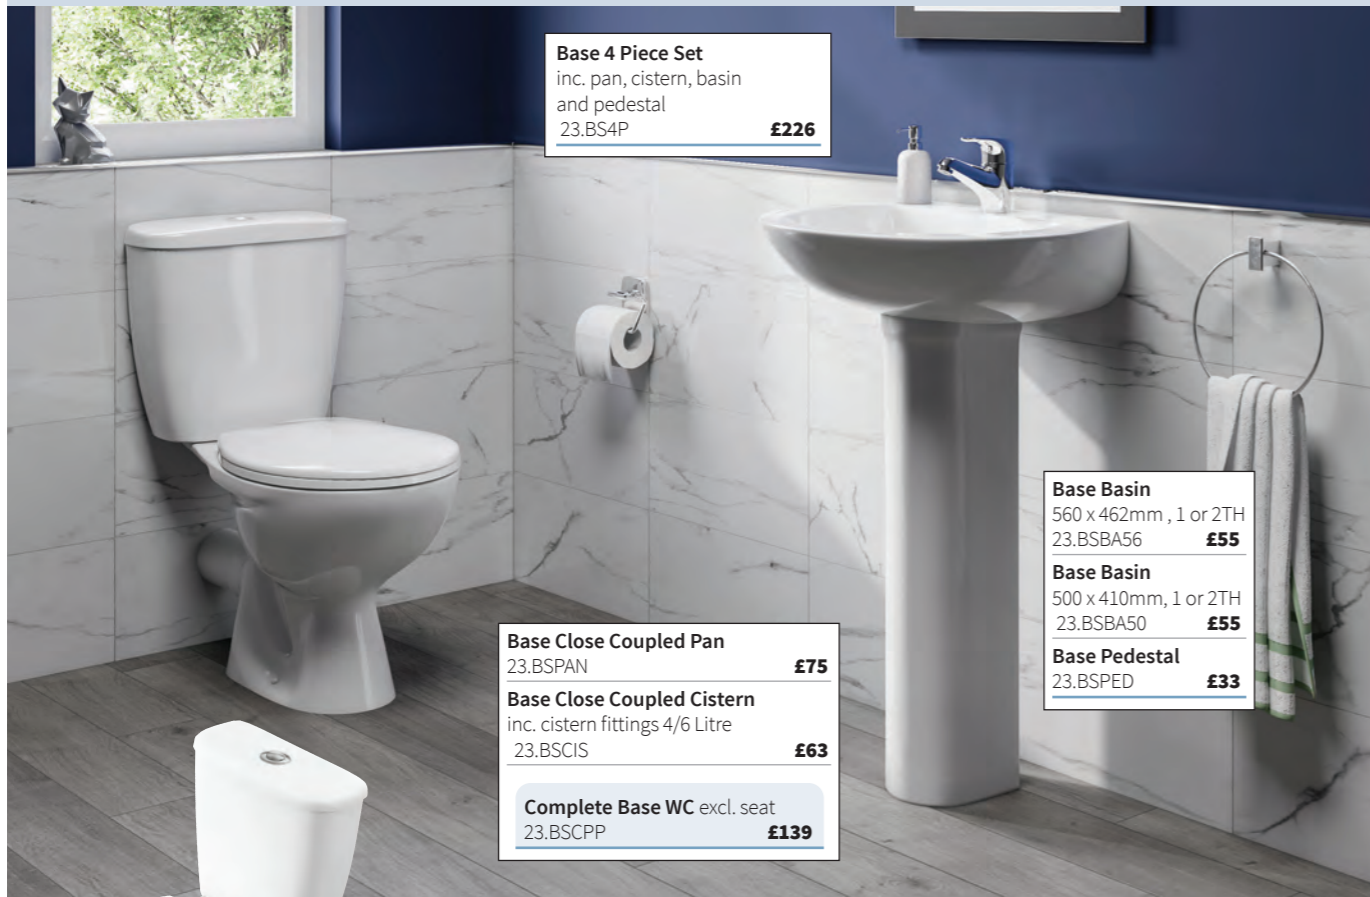

Base WCs - WRAS approved fittings, lifetime ceramic guarantee

B

Base 4 Piece Set
inc. pan, cistern, basin
and pedestal
23.BS4P **£226**

Base Basin
560 x 462mm, 1 or 2TH
23.BSBA56 **£55**
Base Basin
500 x 410mm, 1 or 2TH
23.BSBA50 **£55**
Base Pedestal
23.BSPED **£33**

Base Close Coupled Pan
23.BSPAN **£75**
Base Close Coupled Cistern
inc. cistern fittings 4/6 Litre
23.BSCIS **£63**

Complete Base WC excl. seat
23.BSCPP **£139**

Smooth WC
651mm projection.
Pan 23.ASWHMPA **£164**
Cistern - incl. fittings
23.ASWHMCIPB **£172**

Base Back To Wall Pan
528mm projection
23.BSPBWP **£110**

**Comfort Height
Base Back To Wall Pan**
560mm projection
23.DOCMBWPA **£320**

Base Wall Hung Pan
521mm projection.
Excl. concealed frame and
cistern, see page 72 - 81
23.BSPWHP **£180**