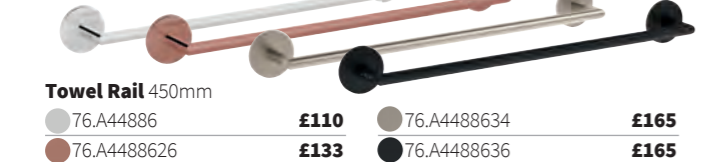

signature

VitroA

accessories

Origin

Z/B

For Origin Brassware, see page 426