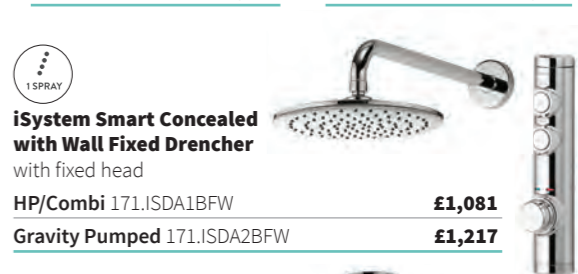

iSystem Smart Concealed with Wall Fixed Drencher with fixed head

HP/Combi 171.ISDA1BFW	£1,081
Gravity Pumped 171.ISDA2BFW	£1,217