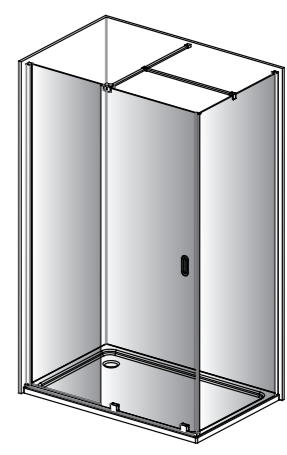

1. 1 1 x fixing kit 2 2 x glass panels
   3 1 x sliding door pack 5 1 x side panel
   6 1 x side panel fixing pack

11 Size combinations from 1000mm to 2000mm

Size	Description	Adjustment in Recess	Aperture
1000mm	Combined Wetroom Glass 500mm + 600mm	970-990	375
1100mm	Combined Wetroom Glass 600mm + 600mm	1070-1090	475
1200mm	Combined Wetroom Glass 600mm + 700mm	1170-1170	475
1300mm	Combined Wetroom Glass 700mm + 700mm	1270-1290	575
1400mm	Combined Wetroom Glass 700mm + 800mm	1370-1390	575
1500mm	Combined Wetroom Glass 800mm + 800mm	1470-1490	675
1600mm	Combined Wetroom Glass 800mm + 900mm	1570-1590	675
1700mm	Combined Wetroom Glass 900mm + 900mm	1670-1690	775
1800mm	Combined Wetroom Glass 900mm + 1000mm	1770-1790	775
1900mm	Combined Wetroom Glass 1000mm + 1000mm	1870-1890	875
2000mm	Combined Wetroom Glass 1000mm + 1100mm	1970-1990	875

2 Hapi8 Wetroom – Clear Glass

500mm	174.W8650	£210
600mm	174.W8241	£222
700mm	174.W8651	£230
800mm	174.W8653	£271
900mm	174.W8654	£291
1000mm	174.W8655	£295
1100mm	174.W8656	£312

5 Side Panels – Clear Glass only

700mm	174.EVO8SG700	£180
760mm	174.EVO8SG760	£192
800mm	174.EVO8SG800	£216
900mm	174.EVO8SG900	£222

6 Side Panel Fixing Packs

includes wall profile, clamp and closing seal

Chrome	174.EVO8MP3	£211
Matt Black	174.EVO8MP3BLK	£236
Brushed Brass	174.EVO8MP3BRS	£295

Accessories

1 Fixing Kit

includes wall profile, bracing bar and T piece

Silver	174.W8661S	£85
Matt Black	174.W8661BLK	£138
Brushed Brass	174.W8661BRS	£155

3 Sliding Door Packs

includes handle, bottom rail (2000mm) and fixings

Silver	174.EVO8MP1	£330
Matt Black	174.EVO8MP1BLK	£356
Brushed Brass	174.EVO8MP1BRS	£422

4 Optional Closing Seal for Recess Installation

Clear	174.EVO8MP2	£73

All retail prices include VAT

Unless stated, enclosure price excl. tray
– for trays, see pages 302 - 315