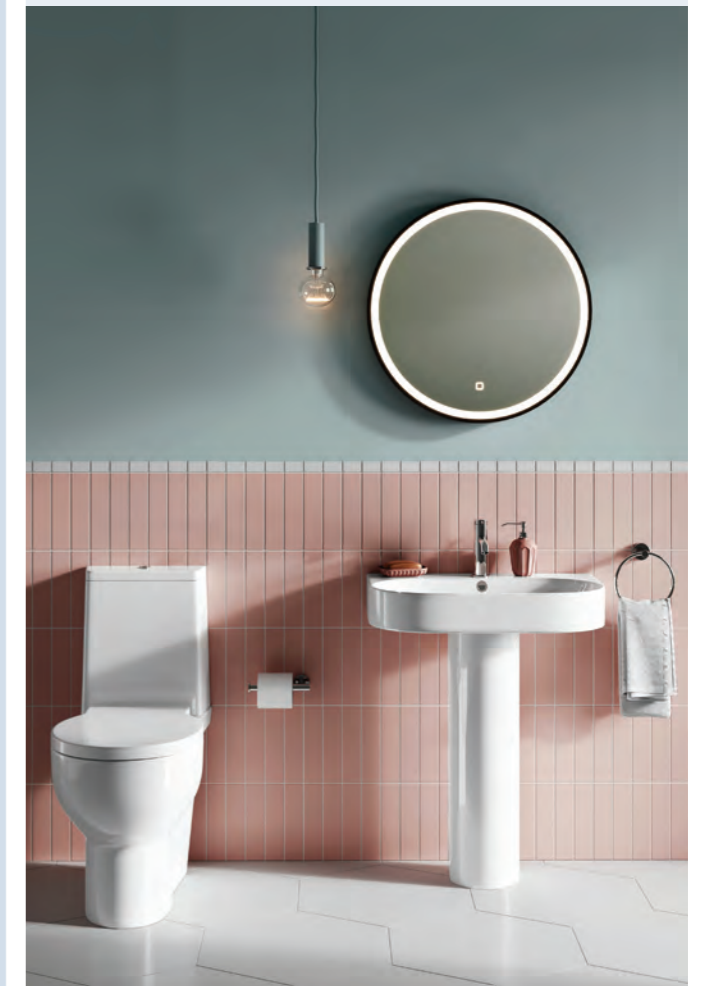

Trim

C/G/B

- **Trim Close Coupled Pan & Soft Close Seat**
  650mm Projection
  126.TRIM001 **£369**
- **Trim Close Coupled Cistern**
  incl cistern fittings
  126.TRIM002 **£149**
- **Trim Back to Wall Pan & Soft Close Seat**
  500mm projection
  126.TRIM003 **£369**
- **Soft Close Seat only**
  126.XXTRIM007 **£85**
- **Trim Basin 1TH**
  500mm
  126.XXTRIM005 **£159**
- **600mm**
  126.TRIM004 **£179**
- **Round Pedestal**
  126.FP1032 **£105**
- **Round Semi-Pedestal**
  126.SP1033 **£105**