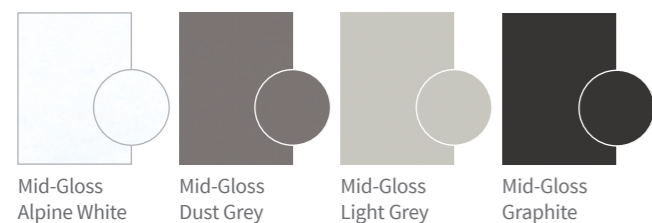

Available in four finishes with matching carcass **Price band 0**

14 day lead time **Azura** B/C

Handle options - see page 110

Front and Carcase Colours

Door profile Slab
Construction MFC materials with matching reverse and 1mm ABS matching edge.
Door Thickness 18mm
Carcass All colours come on a matching matt finish carcass as standard in the Azura range.