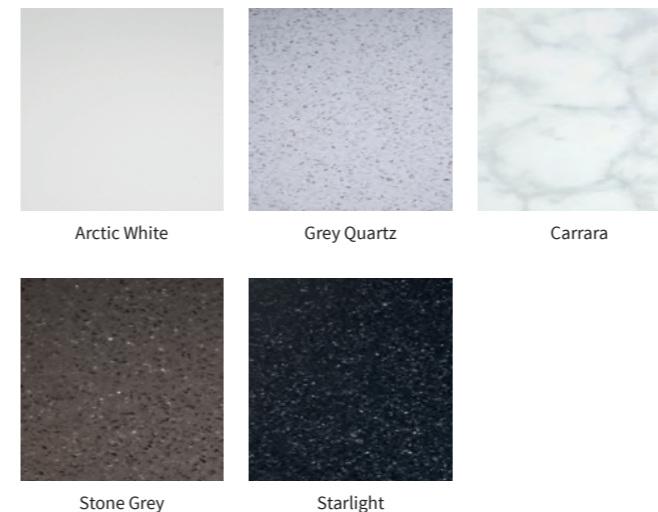

Solid Surface Worktops

Can be cut to any size/shape
Supplied with factory finished front & ends, 3mm edge profile

Grey Quartz

Standard Depth - 365mm			
680mm	06.TF3W6AGQ	£242	
1280mm	06.TF3W12AGQ	£440	
1880mm	06.TF3W18AGQ	£560	
Slim Depth - 230mm			
680mm	06.TF2W6AGQ	£185	
1280mm	06.TF2W12AGQ	£309	
1880mm	06.TF2W18AGQ	£440	

Carrara

Standard Depth - 365mm			
680mm	06.TF3W6ACA	£242	
1280mm	06.TF3W12ACA	£440	
1880mm	06.TF3W18ACA	£560	
Slim Depth - 230mm			
680mm	06.TF2W6ACA	£185	
1280mm	06.TF2W12ACA	£309	
1880mm	06.TF2W18ACA	£440	

Stone Grey

Standard Depth - 365mm			
680mm	06.TF3W6ASG	£242	
1280mm	06.TF3W12ASG	£440	
1880mm	06.TF3W18ASG	£560	
Slim Depth - 230mm			
680mm	06.TF2W6ASG	£185	
1280mm	06.TF2W12ASG	£309	
1880mm	06.TF2W18ASG	£440	

Starlight

Standard Depth - 365mm			
680mm	06.TF3W6ASL	£242	
1280mm	06.TF3W12ASL	£440	
1880mm	06.TF3W18ASL	£560	
Slim Depth - 230mm			
680mm	06.TF2W6ASL	£185	
1280mm	06.TF2W12ASL	£309	
1880mm	06.TF2W18ASL	£440	

Fitted Furniture is compatible with countertop basins
see page 144 - 145 for full details

Laminate Worktops

Edge banded both ends & supplied with extra edge banding to use when cut down
Sealed under front profile to prevent water ingress