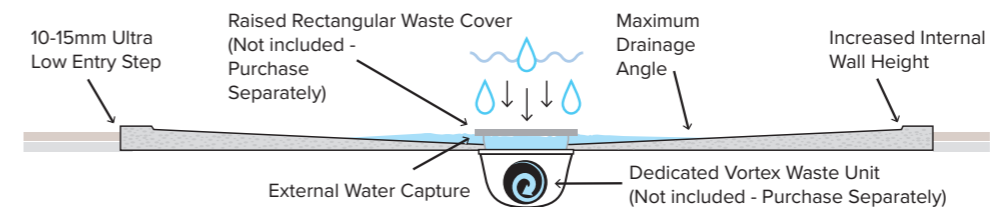

All retail prices include VAT

size (mm)	Code	Leg pack	£
SQUARE			
700 x 700	118.DAS70T	A	£218
760 x 760	118.DAS76T	A	£220
800 x 800	118.DAS80T	A	£229
900 x 900	118.DAS90T	A	£241
1000 x 1000	118.DAS10	B	£330
Rectangle			
900 x 760	118.DAS976	A	£246
900 x 800	118.DAS98	A	£248
1000 x 800	118.DAS18T	B	£258
1000 x 900	118.DAS19	B	£270
1100 x 800	118.DAS118	B	£271
1100 x 900	118.DAS119	B	£274
1200 x 700	118.DAS127	B	£283
1200 x 760	118.DAS126	B	£276
1200 x 800	118.DAS128T	B	£277
1200 x 900	118.DAS129T	B	£287
1400 x 800	118.DAS148T	C	£456
1400 x 900	118.DAS149T	C	£462
1500 x 800	118.DAS158T	C	£460
1600 x 800	118.DAS168T	C	£478
1600 x 900	118.DAS169T	C	£483
1700 x 700	118.DAS177T	C	£535
1700 x 800	118.DAS178T	C	£538
1700 x 900	118.DAS179T	C	£567
Quadrant			
800 x 800	118.DASQ8T	D	£229
900 x 900	118.DASQ9T	D	£241
1000 x 1000	118.DASQ10	E	£330
1100 x 800	118.DASQ118	E	£320
1200 x 800	118.DASQ128	E	£341
1200 x 900	118.DASQ129	E	£347
90mm Waste & Cover			
Waste & Chrome Cover	118.WD90		£50
White (cover only)	118.D25WCW		£28
Black (cover only)	118.D25WCB		£28

New specifications

Leg & panel kits

Kit	Leg No.	Code	£
Kit A	5	118.DLPA	£107
Kit B	7	118.DLPB	£126
Kit C	8	118.DLPC	£139
Kit D	5	118.DLPD	£138
Kit E	6	118.DLPE	£152