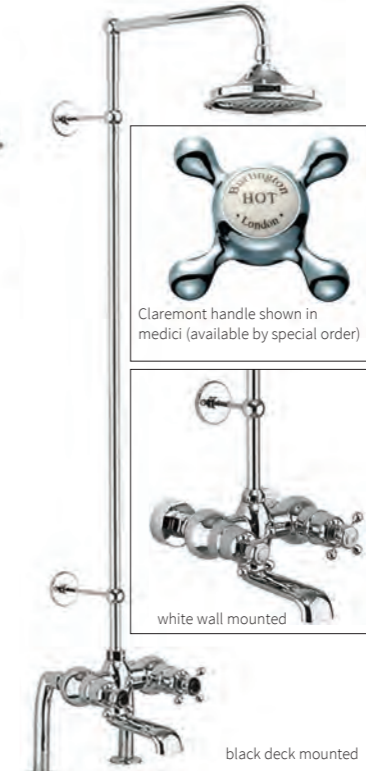

Claremont handle shown in medic (available by special order)

white wall mounted

black deck mounted

Thermostatic Two Outlet Twin Control Bath Shower Mixer Valve with independent flow diverter and temperature controls

- Traditional brass body and Claremont handles with ceramic indices
- Brass bath spout with swivel function
- 18mmØ vertical brass shower riser
- 355mm adjustable swivel shower arm

Deck Mounted White Ceramic	
6" Shower Head 110.BT2DS6	£1,429
9" Shower Head 110.BT2DS9	£1,519
12" Shower Head 110.BT2DS12	£1,573

Wall Mounted White Ceramic	
6" Shower Head 110.BT2WS6	£1,373
9" Shower Head 110.BT2WS9	£1,463
12" Shower Head 110.BT2WS12	£1,517

Deck Mounted Black Ceramic	
6" Shower Head 110.BT2DS6BLA	£1,469
9" Shower Head 110.BT2DS9BLA	£1,559
12" Shower Head 110.BT2DS12BLA	£1,613

Medici available by special order