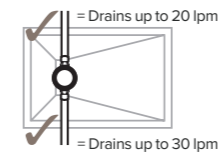

Important information

The shower tray - plumbing outlet - left and right

Right Hand (RH)