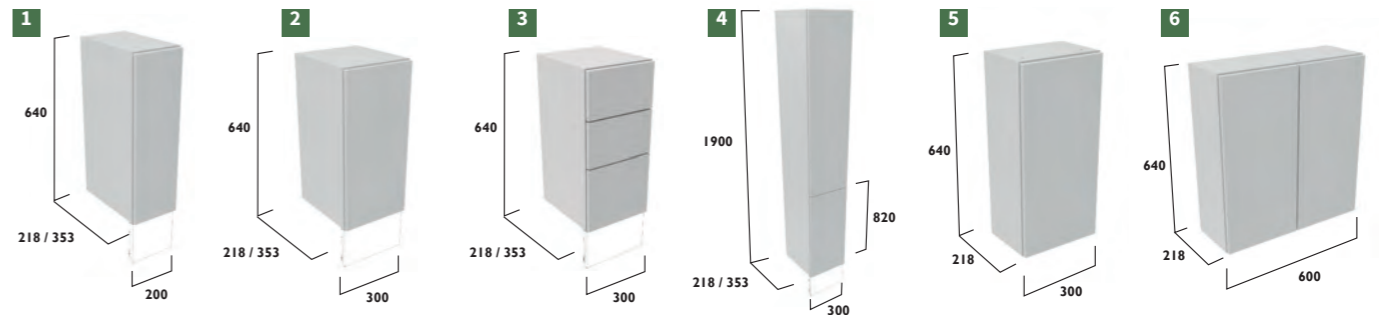

Legacy - available in flax, metro grey, mineral blue and matt dark grey finish

c

1 Legacy 200 Floor Cupboard With Door Pack & Carcass (*These products have plain fronted door packs)			
Door Finish	Carcass Finish	Standard Depth Unit Code	Slim Depth Unit Code
Mineral Blue	Oak	06.T3FC2LMB*	06.T2FC2LMB*
Flax	Oak	06.T3FC2LFX*	06.T2FC2LFX*
Metro Grey	Oak	06.T3FC2LMG*	06.T2FC2LMG*
Matt Dark Grey	Oak	06.T3FC2LMDG*	06.T2FC2LMDG*
Price		£317	£317

2 Legacy 300 Floor Cupboard With Door Pack & Carcass			
Door Finish	Carcass Finish	Standard Depth Unit Code	Slim Depth Unit Code
Mineral Blue	Oak	06.T3FC3LMB	06.T2FC3LMB
Flax	Oak	06.T3FC3LFX	06.T2FC3LFX
Metro Grey	Oak	06.T3FC3LMG	06.T2FC3LMG
Matt Dark Grey	Oak	06.T3FC3LMDG	06.T2FC3LMDG
Price		£335	£335

3 Legacy 300 Floor Cupboard With Drawer Pack & Carcass (a plinth is required)			
Door Finish	Carcass Finish	Standard Depth Unit Code	
Mineral Blue	Oak	06.T33D3LMB	
Flax	Oak	06.T33D3LFX	
Metro Grey	Oak	06.T33D3LMG	
Matt Dark Grey	Oak	06.T33D3LMDG	
Price		£778	

4 Legacy 300 Full Height Cupboard With Door Pack & Carcass (a plinth is required)			
Door Finish	Carcass Finish	Standard Depth Unit Code	Slim Depth Unit Code
Mineral Blue	Oak	06.T3FH3LMB	06.T2FH3LMB
Flax	Oak	06.T3FH3LFX	06.T2FH3LFX
Metro Grey	Oak	06.T3FH3LMG	06.T2FH3LMG
Matt Dark Grey	Oak	06.T3FH3LMDG	06.T2FH3LMDG
Price		£692	£692

5 Legacy 300 Wall Cupboard With Door Pack & Carcass			
Door Finish	Carcass Finish	Standard Depth Unit Code	
Mineral Blue	Oak	06.TWC3LMB	
Flax	Oak	06.TWC3LFX	
Metro Grey	Oak	06.TWC3LMG	
Matt Dark Grey	Oak	06.TWC3LMDG	
Price		£335	

6 Legacy 600 Wall Cupboard With Door Pack & Carcass			
Door Finish	Carcass Finish	Standard Depth Unit Code	
Mineral Blue	Oak	06.TWC6LMB	
Flax	Oak	06.TWC6LFX	
Metro Grey	Oak	06.TWC6LMG	
Matt Dark Grey	Oak	06.TWC6LMDG	
Price		£491