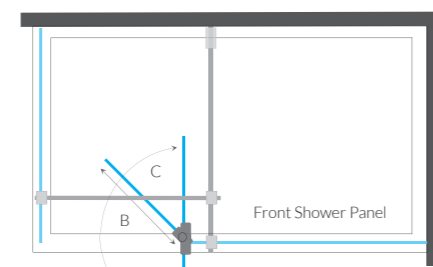

A = Rec min access 500mm
B = 265mm

Standard Right Hand Hinged Deflector Panel