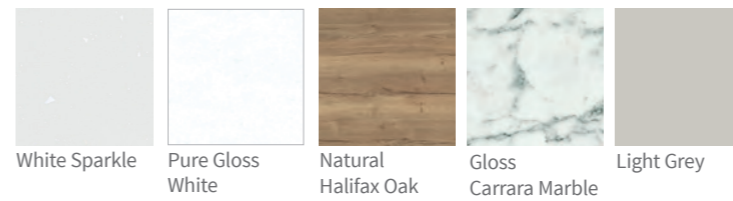

Worktop options - 22mm moist resistant laminate

2000 x 335mm (Supplied with loose edge tape) 05.WT335ST **£180**