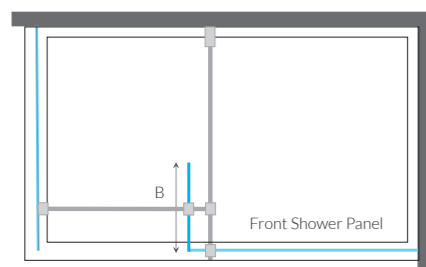

Flat Shower Panels

Panel Sizes	Product Code	Price	Product Code	Price	Panel Sizes	Product Code	Price	Product Code	Price
	8mm Glass		10mm Glass			8mm Glass		10mm Glass	
200mm Glass Panel	-	-	NEW 24.UP210	£287	800mm Glass Panel	24.UP8	£331	124.UP810	£403
300mm Glass Panel	-	-	NEW 24.UP310	£303	900mm Glass Panel	24.UP9	£355	24.UP910	£421
400mm Glass Panel	24.UP4	£259	24.UP410	£319	1000mm Glass Panel	24.UP10	£367	24.UP1010	£433
500mm Glass Panel	24.UP5	£289	24.UP510	£337	1100mm Glass Panel	24.UP11	£403	24.UP1110	£475
600mm Glass Panel	24.UP6	£301	24.UP610	£355	1200mm Glass Panel	24.UP12	£421	24.UP1210	£506
700mm Glass Panel	24.UP7	£319	24.UP710	£373	1400mm Glass Panel	24.UP14	£457	24.UP1410	£542
760mm Glass Panel	24.UP76	£325	24.UP7610	£385	Glass to Glass Corner Seal	24.UCS	£35	24.UCS10	£45

Fixed Deflector Panel