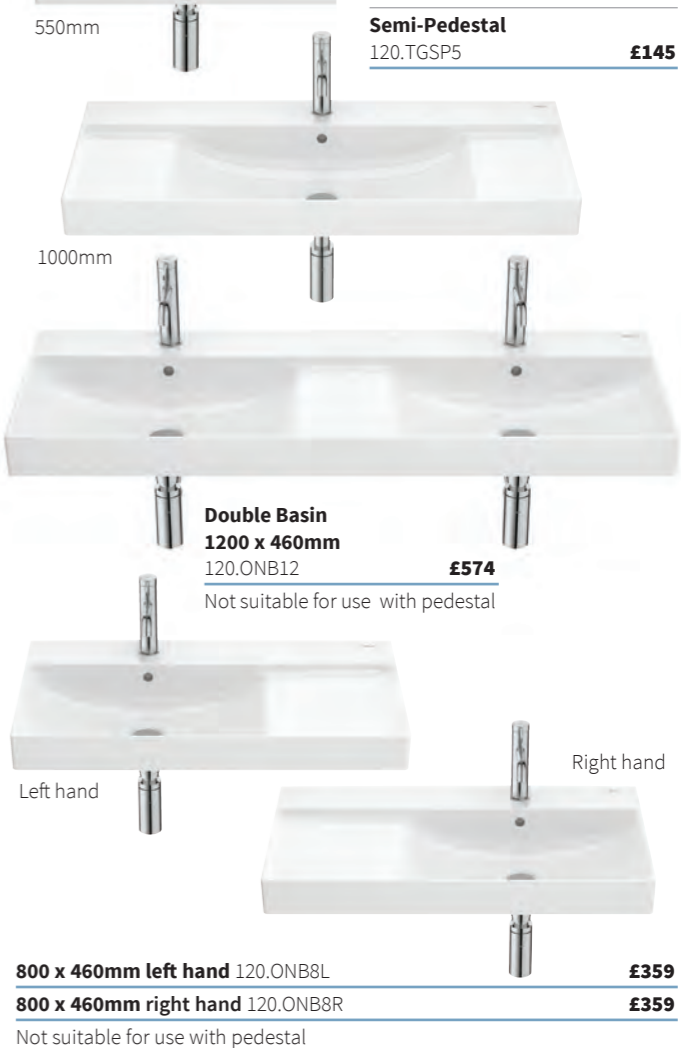

Roca

Band B

Ona Basins - Gloss white

Z/B/D

Standard

550 x 460mm 120.ONB55	£258
600 x 460mm 120.ONB6	£279
1000 x 460mm 120.ONB1	£382
Pedestal 120.TGP	£116
Semi-Pedestal 120.TGSP5	£145

800 x 460mm left hand 120.ONB8L	£359
800 x 460mm right hand 120.ONB8R	£359
Not suitable for use with pedestal	

Ona Collection – gloss white

Z/B/D

Versatility is key with the Ona Collection. Slim basins feature a more subtle yet durable design with taps that are quite something: a cylindrical and slender body and a flat rectangular handle, in perfect harmony with the shape of the spout, see page 430. In addition, the hidden fixations of the WC allow for a clean and minimal look at any moment. Details that change everything inside your bathroom: Rimless toilets are free of angles or nooks to ensure more accessible and efficient cleaning. Roca's touchless technology, employed in flushing, taps and soap dispensers, function without direct contact for extra peace of mind. Matt colours available by special order.