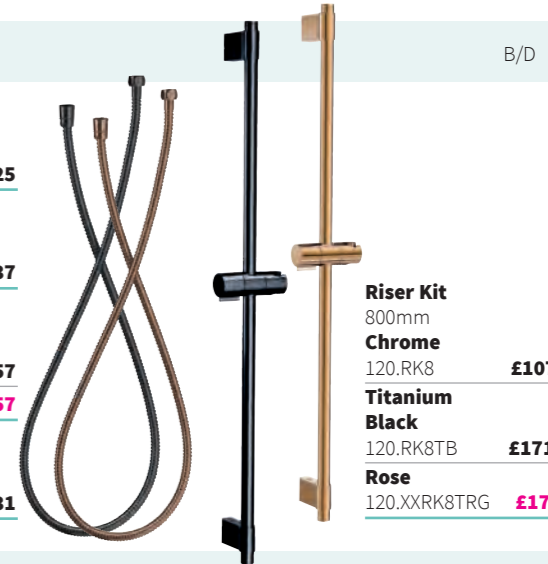

Flexible Hose

1700mm
Chrome 120.FH17 £31

Riser Kit

800mm
Chrome 120.RK8 £107

Titanium Black
120.RK8TB £171

Rose
120.XXRK8TRG £171

Band A

T-1000 Round

B/D

T-1000 Built in Thermostatic Bath Shower Mixer - 2 outlets

Chrome
with diverter incl. Roca Box
120.T1BBSMR £885

Titanium black
with diverter incl. Roca Box
120.T1BBSMTB2 £1,107

Insignia

B/D

Built-In Thermostatic Bath Shower Mixer

1 outlet, incl. Roca Box
Chrome 120.INBITBSM1R £885

2 outlets, incl. Roca Box
Chrome 120.INBITBSM2R £941

Titanium black
120.INBITBSM2TB £1,181

Naia – chrome

B/D

Built-in Thermostatic Mixer

3 outlets
Chrome 120.NABITSM3 £669

Atlas – chrome

B/D

Atlas Built-in Thermostatic Mixer

2 outlets
Chrome 120.ATBITSM2 £552

3 outlets
Chrome 120.ATBITSM3 £608

Bar Valves

B/D

T-1000 Titanium black

Wall Mounted Thermostatic
Shower Mixer
120.T1BSMTB £697

Victoria Boxed Shower Kit chrome
includes: Victoria T thermostatic shower
mixer, 1.5m hose, 5 mode handset,
600mm chrome rail & soap dish.
120.XXVSK £398

T-2000 Wall Mounted Thermostatic Shower Mixer

with integrated shelf (excludes kit)
120.T2WTSM £744

Stella

– Chrome and titanium black. Rose gold by special order (£) B/D

Handset only
(excl. bracket
and hose)

Stella Handset
Chrome
120.INHS £64

Titanium Black
120.INHSTB £82

Rose Gold
120.XXINHSTRG £82

Rainsense Shower Heads with easy clean system – chrome and titanium black. Rose gold by special order (£) B/D

B/D

200mm Round (ABS)
Chrome 120.RS2R £64

200 x 200mm Square (ABS)
Chrome 120.RS2S £64

300mm Round (Brass)
Titanium Black
120.RS3RTB £427

Rose Gold
120.XXRS3RRG £427

250mm Round (ABS)
Chrome 120.RS25R £80

360 x 240mm Rectangle (ABS)
Chrome 120.RS3R £136

300 x 300mm Square (Brass)
Titanium Black
120.RS3STB £525

300 x 300mm Square (Brass)
Rose Gold
120.XXRS3STRG £525

Raindream Shower Heads – polished stainless steel, easy clean system B/D

B/D

300mm Round
120.RD3R £319

400mm Round
120.RD4R £479

250 x 250mm Square (illustrated)
120.RD25S £279

300 x 300mm Square
120.RD3S £399

400 x 400mm Square
120.RD4S £542

500 x 500mm Square (illustrated)
120.RD5S £845