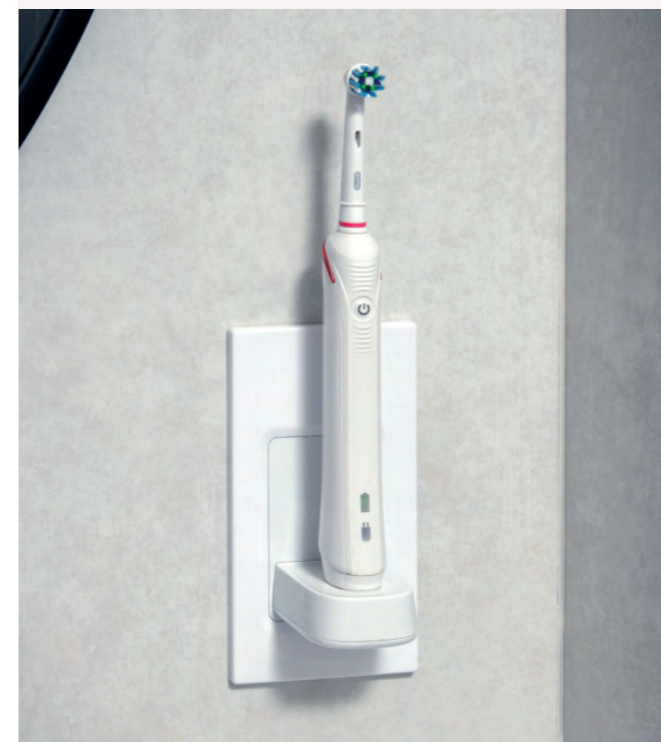

Single charger

- Compatible with Oral-B and Braun excluding the iO & Pulsonic series
- Plug in and charge with no messy wires
- Easy to install in dual gang 47mm backbox
- IP44 rated for installation in zone 2
- White plastic finish as standard
- 3 optional faceplate finishes

White	175.PV10P	£42