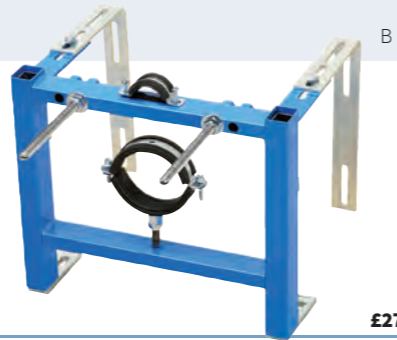

All retail prices include VAT

£ Special order item

frames and cisterns

Concealed Frames and Cisterns

Illusion "A" Steel Frame System

- For wall hung pans
- Unique frame height adjustments
- Adjustable frame height 820 - 1120mm
- Pan height adjustable from 310 - 460mm
- 498mm wide
- Incl. vantage dual flush cistern
- Excl. push button or plate

46.IAPF **£587**

Compact Steel Frame System

- Compact spec
- For wall hung pans
- Can be fitted at any angle
- Pan height adjustable from 290-380mm
- 345mm wide

46.IBPFC

£273

Vantage Concealed Dual Flush Cistern