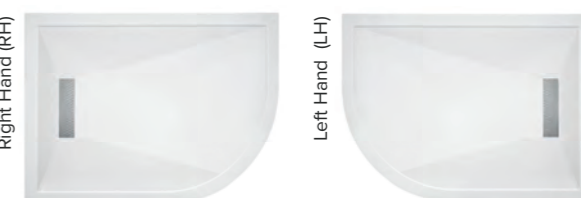

Right Hand (RH)

Left Hand (LH)