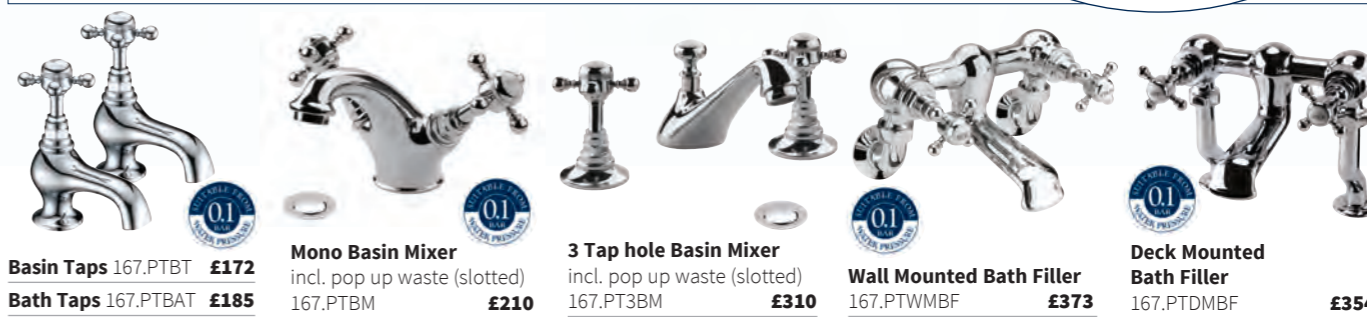

THE TUNBRIDGE WELLS
Brassware Co.

The Pantiles - Chrome finish with ceramic indices