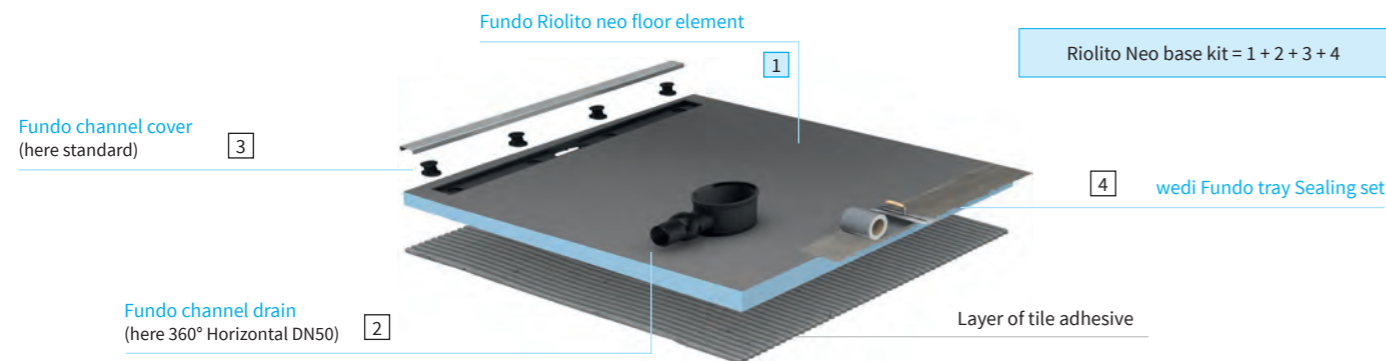

FUNDO SHOWER ELEMENTS - simple, safe & quick

Other sizes are available by special order

Fundo Riolito Neo - Floor element with close to wall channel		
The elegant Fundo Riolito Neo offers an enormous degree of flexibility in terms of practicality and design: a 360° swivel drain and a height adjustable drainage channel to suit any requirement.		
1 1200 x 900 x 60mm - 800mm channel opening	164.XXR129	£1,016
Fundo channel drain - drain kit with 360° waste (required)		
2 DN50 Horizontal Drain (0.8 l/s; 48 l/m)	164.RDN50	£80
Fundo channel covers - Stainless steel channel covers (please select one)		
3 Standard 800mm channel cover	164.RCCS	£97
3 Tileable 800mm channel cover	164.RCCT	£213
Accessories - Simply safe, simply straightforward		
4 Fundo tray Sealing Set (1 per tray required)	164.SS	£105

wedi Top surfaces are available by special order (£)

wedi building board + wedi Top Wall

wedi Sanwell Niche + wedi Sanwell Top

SEAL & BOND IN A SINGLE STEP with wedi 610 adhesive sealant

MODERN DESIGN
seamless surfaces and stylish colours

ANTIBACTERIAL SURFACE
protection against mould and bacteria

WARM TO TOUCH
condensation control & ultimate comfort

SIMPLE, QUICK INSTALLATION
an effortless bathroom design

wedi building board + wedi Top Wall

wedi Sanoasa Bench 3 + wedi Sanoasa Top

wedi Fundo Riolito Neo + wedi Fundo Top Riolito Neo

FUNCTIONAL DESIGN ELEMENTS - quality & comfort with convenience

Other sizes and colours are available by special order

wedi Sanoasa Bench 3 - Wellness experience at home			
Its modern lines create an inviting atmosphere of wellbeing in the shower. Both its rounded edge seating area and its carrier element can be easily cut to suit individual requirements.			
Sanoasa Bench 3, rounded edge, 900 x 380 x 454mm	1	164.XXSB39	£473
Sanoasa Bench 3, rounded edge, 1200 x 380 x 454mm	1.5	164.XXSB312	£532
wedi Sanoasa Top - Seamless design surface for Sanoasa Bench 3			
This low-maintenance, ready-to-use surface offers a non-slip, warm to touch antibacterial finish for the Sanoasa Bench 3.			
STONE GREY, natural stone look, 1200 x 380 x 460mm	1.5	164.XXST12SG	£812
Shower seats to add after tiling - convenient solutions without compromising floor space			
Minimalistic design and convenience combined for even the smallest showers. Fit without drilling/screws.			
Sanoasa Bench 4, floating seat, 1200 x 380 x 80mm		164.XXSB412	£329
Sanoasa Corner seat, medium, 600 x 300 x 100mm	0.6	164.XXSCSM	£140
Sanoasa Corner seat, large, 800 x 300 x 100mm	0.4	164.XXCSL	£181