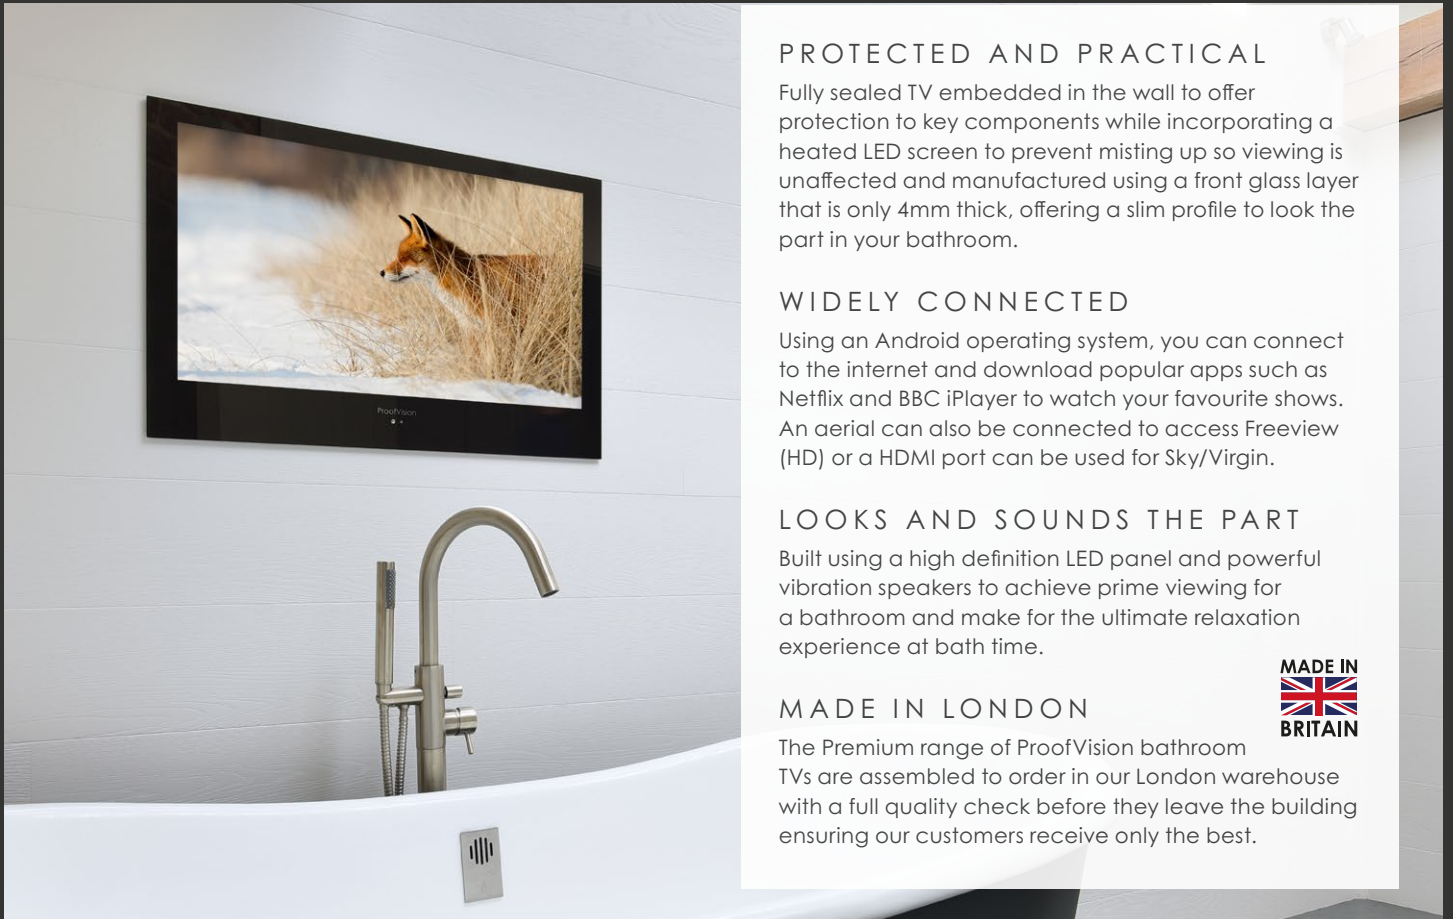

PREMIUM BATHROOM 27" SMART TV

PV27BF-A

PROTECTED AND PRACTICAL

Fully sealed TV embedded in the wall to offer protection to key components while incorporating a heated LED screen to prevent misting up so viewing is unaffected and manufactured using a front glass layer that is only 4mm thick, offering a slim profile to look the part in your bathroom.

LOOKS AND SOUNDS THE PART

Built using a high definition LED panel and powerful vibration speakers to achieve prime viewing for a bathroom and make for the ultimate relaxation experience at bath time.

MADE IN LONDON

 High Definition (HD) display

 Smart Android OS

 Full HD TV tuner

 Heated screen

 Ultra-slim splash proof remote control

 Built-in Speakers

 LG LED panels

 178 x 178 viewing angle

SPECIFICATION

LED Spec	
Panel size	27"
Aspect ratio	16:9
Resolution	1920 x 1080
Contrast ratio	3000:1
Brightness	350cd/m2
Viewing angle	H:178°, V:178°
Response time	8ms
Power	
Power supply	AC 100-240V DC 12V
Max power consumption (W)	<28w
Operation	
Built-in tuner	DVB-C/T2/S2
Channels	1000 Channels (Max)
Android OS	Android 7.1.1
Picture adjustment	Tint, Colour, Brightness, Contrast, Sharpness
OSD language	Eight languages
Built-in speaker	2 x 5W Vibration Speakers
Environmental	
Temperature	0°C to +50°C
Humidity	0% to 100%
Waterproof rating	IP65