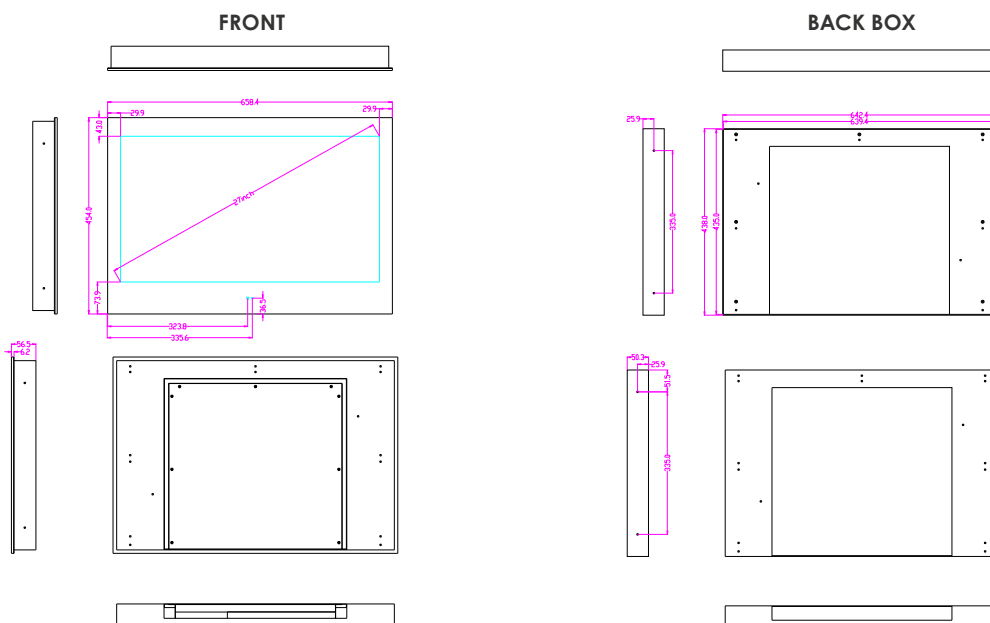

SPECIFICATION

LED Spec	
Panel size	27"
Aspect ratio	16:9
Resolution	1920 x 1080
Contrast ratio	3000:1
Brightness	350cd/m2
Viewing angle	H:178°, V:178°
Response time	8ms
Power	
Power supply	AC 100-240V DC 12V
Max power consumption (W)	<28w
Operation	
Built-in tuner	DVB-C/T2/S2
Channels	1000 Channels (Max)
Android OS	Android 7.1.1
Picture adjustment	Tint, Colour, Brightness, Contrast, Sharpness
OSD language	Eight languages
Built-in speaker	2 x 5W Vibration Speakers
Environmental	
Temperature	0°C to +50°C
Humidity	0% to 100%
Waterproof rating	IP65

Inputs/Outputs	
Cable/Antenna	YES x 2
HDMI	YES x 1
CI +	YES x 1
USB	YES x 2
Coax out	YES x 1
Video LR	YES x 1
RJ45	YES x 1
3.5mm Audio out	YES x 1
Wifi	YES x 1

Physical	
Front Fascia Dimensions	658 x 454 x 6.2mm
Recess Dimensions	642.4 x 438 x 50.3mm
Holding mechanism	Magnets

Package Contents	
TV	x1
Back mounting box	x1
UK kettle lead	x1
12V transformer	x1
Remote control	x1
User/install guide	x1

CAD DRAWINGS All dimensions are mm

FINISHES