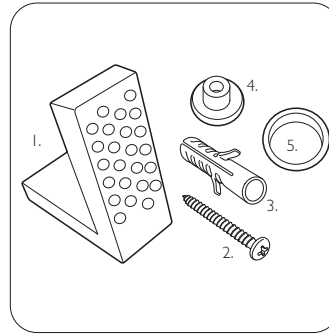

TECHNICAL DATA SHEET

Vitoria Low Level Open Back WC

TAVISTOCK

NO.	Description	Product Code	Fixings included	Gross Weight
1	Low Level Cistern	CL850S	YES	15.5KG
2	Low Level Pipe Kit	LLK850S	YES	7KG
3	Oak Toilet Seat	TS850NOSC	YES	4.4KG
4	Low Level Open Back WC	PL850S	YES	15.5KG

1. 2x Nylon Floor Bracket
2. 4x Stainless Steel Screws
3. 2x Nylon Screw Plugs
4. 2x Nylon Screw Collars
5. 2x Nylon Collars Caps (Metalic Finish)

Floor Fixings Spare Code: SP1421 I