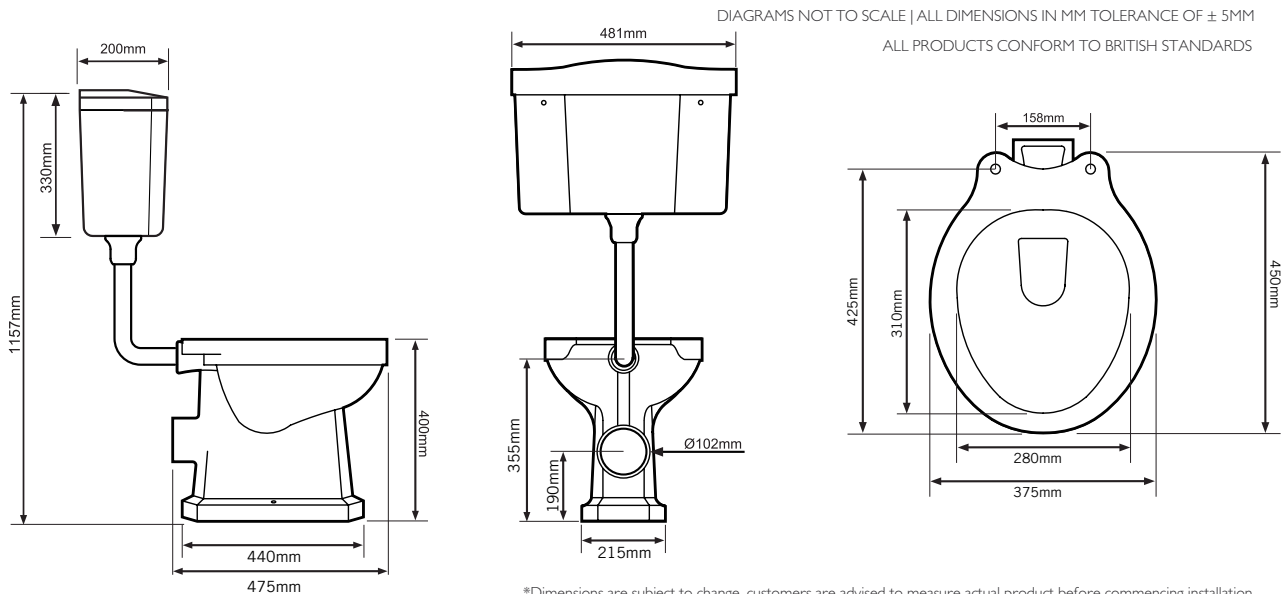

# TAVISTOCK

| NO. | Description            | Product Code | Fixings included | Gross Weight |
|-----|------------------------|--------------|------------------|--------------|
| 1   | Low Level Cistern      | CL850S       | YES              | 15.5KG       |
| 2   | Low Level Pipe Kit     | LLK850S      | YES              | 7KG          |
| 3   | Oak Toilet Seat        | TS850NOSC    | YES              | 4.4KG        |
| 4   | Low Level Open Back WC | PL850S       | YES              | 15.5KG       |

## DIMENSIONS

\*Dimensions are subject to change, customers are advised to measure actual product before commencing installation.

\*\*Fixing point dimensions are for guidance only. The positions of fixings must be checked when product is received.

## FAQs

Q - Where is the inlet valve?  
A - Bottom inlet, back right of the pan.

Q - What is the flush volume?  
A - 6/4L

Q - Can this pan be used with a side connection outlet pipe?  
A - Yes

Q - Are there any other compatible seats?  
A - Yes, Vitoria and Lansdown painted finish seats

| Key Dimensions Descriptions  | Key Dimensions (mm) |
|------------------------------|---------------------|
| Front to Back Footprint      | 440mm               |
| Left to Right Footprint      | 215mm               |
| Bowl Front to Back           | 310mm               |
| Bowl Left to Right           | 280mm               |
| Pan Height (+Cistern)        | 400mm (1157mm)      |
| Pan Overall Front to Back    | 475mm               |
| Centre Waste Outlet to Floor | 190mm               |