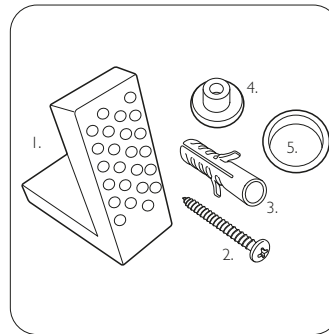

TECHNICAL DATA SHEET

Vitoria High Level Open Back WC

TAVISTOCK

NO.	Description	Product Code	Fixings included	Gross Weight
1	High Level Cistern	CH850S	YES	16.5KG
2	High Level Pipe Kit	HLK850S	YES	10KG
3	Soft Close Wood Toilet Seat - White	TS850WSC	YES	3.6KG
4	High Level Open Back WC	PL850S	YES	15.5KG

- 1. 2x Nylon Floor Bracket
- 2. 4x Stainless Steel Screws
- 3. 2x Nylon Screw Plugs
- 4. 2x Nylon Screw Collars
- 5. 2x Nylon Collars Caps (Metalic Finish)

Floor Fixings Spare Code: SP1421 I

DIMENSIONS

**Fixing point dimensions are for guidance only. The positions of fixings must be checked when product is received.

FAQs

Q - Where is the inlet valve?
A - The inlet is on the side of the cistern. It can be put on the left or right, a blanking plug is provided to close the unused hole for the inlet.

Q - What finish is the ceramic glaze?
A - Alpine White

Q - What finish is the flush pipe kit?
A - Chrome with white ceramic handle

Key Dimensions Descriptions	Key Dimensions (mm)
Front to Back Footprint	440mm
Left to Right Footprint	215mm
Bowl Front to Back	310mm
Bowl Left to Right	280mm
Pan Height (+Cistern)	400mm (Ref Drawing)
Pan Overall Front to Back	475mm
Centre Waste Outlet to Floor	190mm