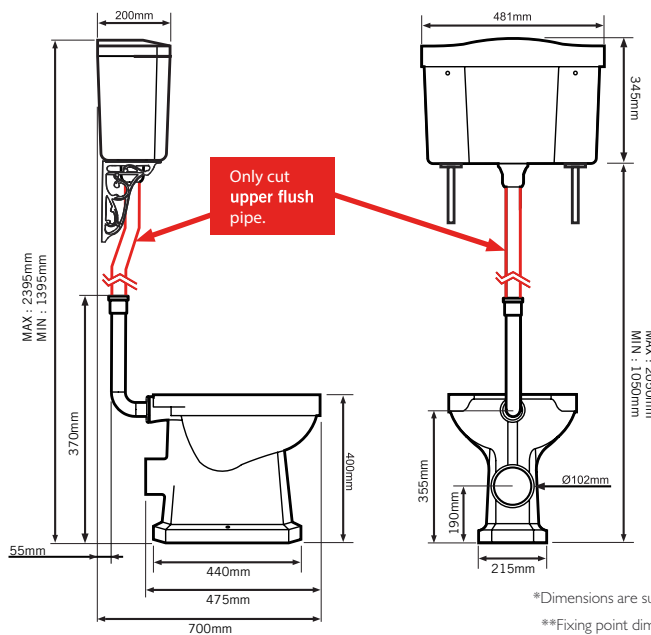

TECHNICAL DATA SHEET

Vitoria High Level Open Back WC

TAVISTOCK

NO.	Description	Product Code	Fixings included	Gross Weight
1	High Level Cistern	CH850S	YES	16.5KG
2	High Level Pipe Kit	HLK850S	YES	10KG
3	Soft Close Wood Toilet Seat - White	TS850WSC	YES	3.6KG
4	High Level Open Back WC	PL850S	YES	15.5KG

- 1. 2x Nylon Floor Bracket
- 2. 4x Stainless Steel Screws
- 3. 2x Nylon Screw Plugs
- 4. 2x Nylon Screw Collars
- 5. 2x Nylon Collars Caps (Metalic Finish)

Floor Fixings Spare Code: SP1421 I

DIMENSIONS

**Fixing point dimensions are for guidance only. The positions of fixings must be checked when product is received.

FAQs

Q - Where is the inlet valve?
A - The inlet is on the side of the cistern. It can be put on the left or right, a blanking plug is provided to close the unused hole for the inlet.

Q - What finish is the ceramic glaze?
A - Alpine White

Q - What finish is the flush pipe kit?
A - Chrome with white ceramic handle

Key Dimensions Descriptions	Key Dimensions (mm)
Front to Back Footprint	440mm
Left to Right Footprint	215mm
Bowl Front to Back	310mm
Bowl Left to Right	280mm
Pan Height (+Cistern)	400mm (Ref Drawing)
Pan Overall Front to Back	475mm
Centre Waste Outlet to Floor	190mm