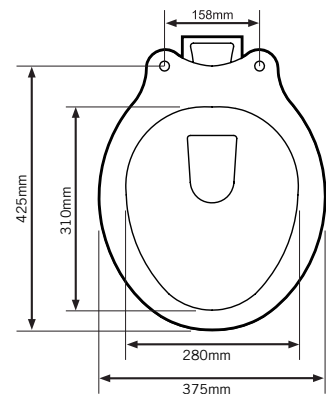

TECHNICAL DATA SHEET

Vitoria High Level Open Back WC

TAVISTOCK

NO.	Description	Product Code	Fixings included	Gross Weight
1	High Level Cistern	CH850S	YES	16.5KG
2	High Level Pipe Kit	HLK850S	YES	10KG
3	Soft Close Wood Toilet Seat - White	TS850WSC	YES	3.6KG
4	High Level Open Back WC	PL850S	YES	15.5KG

DIAGRAMS NOT TO SCALE | ALL DIMENSIONS IN MM TOLERANCE OF ± 5MM
ALL PRODUCTS CONFORM TO BRITISH STANDARDS

*Dimensions are subject to change, customers are advised to measure actual product before commencing installation.

**Fixing point dimensions are for guidance only. The positions of fixings must be checked when product is received.

FAQs

Q - Where is the inlet valve?
A - The inlet is on the side of the cistern. It can be put on the left or right, a blanking plug is provided to close the unused hole for the inlet.

Q - What finish is the ceramic glaze?
A - Alpine White

Q - What finish is the flush pipe kit?
A - Chrome with white ceramic handle

Key Dimensions Descriptions	Key Dimensions (mm)
Front to Back Footprint	440mm
Left to Right Footprint	215mm
Bowl Front to Back	310mm
Bowl Left to Right	280mm
Pan Height (+Cistern)	400mm (Ref Drawing)
Pan Overall Front to Back	475mm
Centre Waste Outlet to Floor	190mm