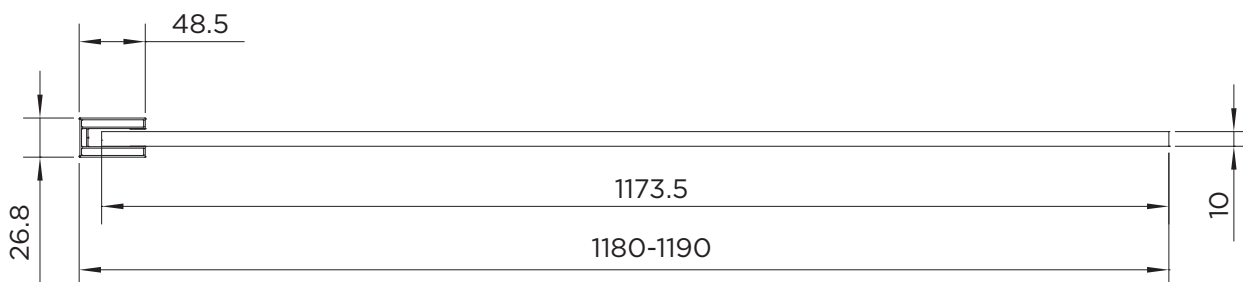

## wetroom 10

<b>RANGE</b>	WETROOM 10
<b>PRODUCT</b>	WETROOM PANEL
<b>CODE</b>	AQ8416S
<b>SIZE</b>	1200
<b>PROFILE COLOUR</b>	SILVER
<b>GLASS THICKNESS</b>	10
<b>GLASS FINISH</b>	CLEAR
<b>GLASS TREATMENT</b>	CLEAN & CLEAR™
<b>HEIGHT</b>	2000
<b>ADJUSTMENT IN RECESS</b>	1180-1190
<b>ADJUSTMENT WITH SIDE PANEL</b>	N/A
<b>OPTIONAL FLIPPER PANEL</b>	YES
<b>APERTURE</b>	N/A
<b>GUARANTEE</b>	LIFETIME
<b>CE</b>	YES/EN14428
<b>GLASS BS EN</b>	EN12150-1T
<b>PROFILE MATERIAL</b>	ALUMINUM/6463#
<b>HANDLE MATERIAL</b>	N/A
<b>HINGE MATERIAL</b>	N/A
<b>QUICK RELEASE ROLLERS</b>	N/A
<b>GLASS PANEL SIZE</b>	1173.5
<b>MOVING PANEL SIZE</b>	N/A
<b>PRODUCT HAND</b>	UNIVERSAL
<b>PRODUCT WEIGHT</b>	63KG
<b>PACKAGED DIMENSIONS</b>	2120x1280x60
<b>BARCODE</b>	503197804227

All measurements in mm and are nominal