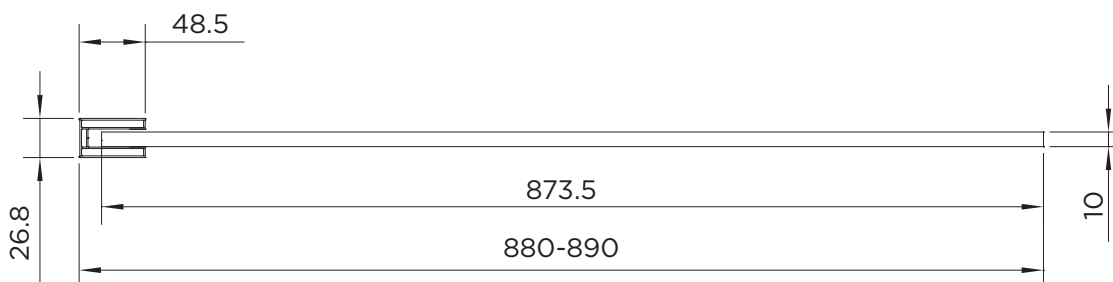

## wetroom 10

RANGE	WETROOM 10
PRODUCT	WETROOM PANEL
CODE	AQ8413S
SIZE	900
PROFILE COLOUR	SILVER
GLASS THICKNESS	10
GLASS FINISH	CLEAR
GLASS TREATMENT	CLEAN & CLEAR™
HEIGHT	2000
ADJUSTMENT IN RECESS	880-890
ADJUSTMENT WITH SIDE PANEL	N/A
OPTIONAL FLIPPER PANEL	YES
APERTURE	N/A
GUARANTEE	LIFETIME
CE	YES/EN14428
GLASS BS EN	EN12150-1T
PROFILE MATERIAL	ALUMINUM/6463#
HANDLE MATERIAL	N/A
HINGE MATERIAL	N/A
QUICK RELEASE ROLLERS	N/A
GLASS PANEL SIZE	873.5
MOVING PANEL SIZE	N/A
PRODUCT HAND	UNIVERSAL
PRODUCT WEIGHT	48KG
PACKAGED DIMENSIONS	2120x980x60
BARCODE	5031978044166

All measurements in mm and are nominal