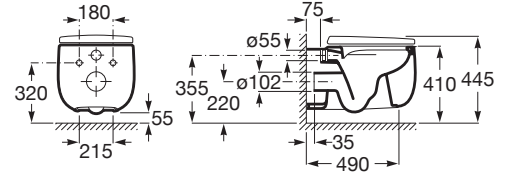

BEYOND

Soft-closing SUPRALIT® bidet lid

TECHNICAL DRAWINGS

FEATURES

EasyFix

ForeverNew

Hinge material: Stainless steel

Quick release