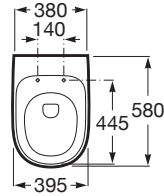

BEYOND

Soft-closing SUPRALIT® bidet lid

TECHNICAL DRAWINGS

FEATURES

EasyFix

ForeverNew

Hinge material: Stainless steel

Quick release