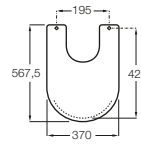

CARMEN**SUPRALIT® bidet lid****DIMENSIONS**

Length	370 mm
Width	472 mm
Height	28 mm

COLOURS AND FINISHES

38 Dark grey

TECHNICAL DRAWINGS**FEATURES**

Shape: Round

Suitable for: Bidet

Supralit®