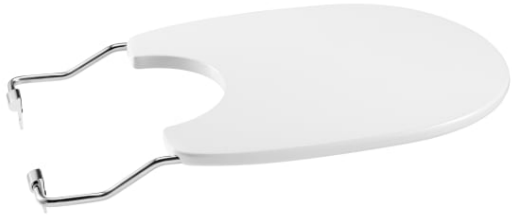

CARMEN**SUPRALIT® bidet lid**

DIMENSIONS

Length	370 mm
Width	472 mm
Height	28 mm

COLOURS AND FINISHES

00 White

TECHNICAL DRAWINGS

FEATURES

Shape: Round

Suitable for: Bidet

Supralit®

Antibacterial material

COMPATIBLE WITH

Vitreous china bidet

3570A4..0

Carmen

Carmen is a tribute to one of Roca's most iconic basins of the 1940s, which comes back with a clear vintage character to become a vitreous china and furniture collection with the latest innovations in the design of bathroom spaces.