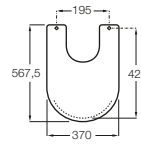

CARMEN**SUPRALIT® bidet lid**

DIMENSIONS

Length	370 mm
Width	472 mm
Height	28 mm

COLOURS AND FINISHES

00 White

TECHNICAL DRAWINGS

FEATURES

Shape: Round