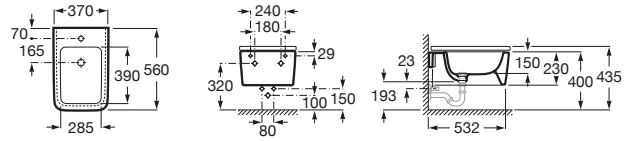

INSPIRA

SQUARE - Vitreous china wall-hung bidet

DIMENSIONS

Length	370 mm
Width	560 mm
Height	230 mm

COLOURS AND FINISHES

00 White

TECHNICAL DRAWINGS

FEATURES

Bidet capacity (l): 7.5

Cover: Cover not included

Fixing kit: Included

Installation type: Wall-hung

Shape: Square

Taphole configuration: 1 taphole

COMPATIBLE WITH

SQUARE - Soft-closing SUPRALIT® bidet lid