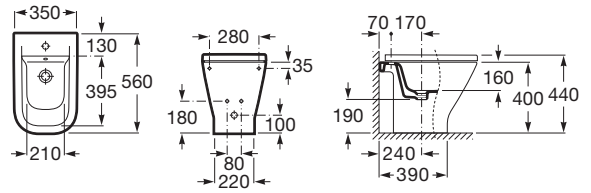

THE GAP

SQUARE - Vitreous china bidet

DIMENSIONS

Length	350 mm
Width	560 mm
Height	400 mm

COLOURS AND FINISHES

00 White

TECHNICAL DRAWINGS

FEATURES

- Cover: Cover not included
- Installation type: Floor-standing
- Shape: Square
- Taphole configuration: 1 taphole

COMPATIBLE WITH

The Gap

The Gap collection provides a wide range of modern design options, including WCs, basins and bathroom vanity units to optimise any space. The extensive furniture range also includes perfect solutions for compact bathrooms as well base units for on countertop basins.