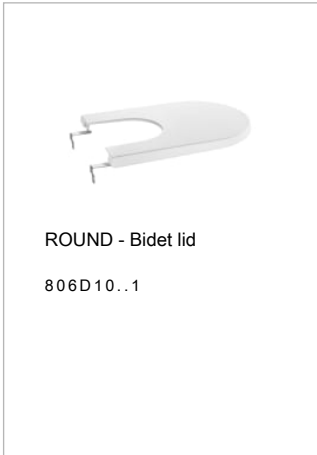

COMPATIBLE WITH

The Gap

The Gap collection provides a wide range of modern design options, including WCs, basins and bathroom vanity units to optimise any space. The extensive furniture range also includes perfect solutions for compact bathrooms as well base units for on countertop basins.