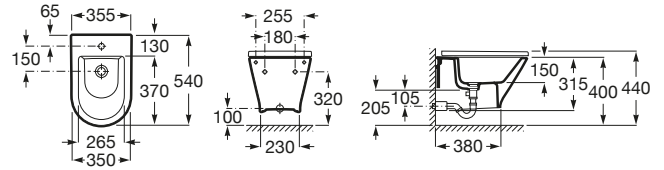

THE GAP

ROUND - Vitreous china wall-hung bidet

DIMENSIONS

| | |
|--------|--------|
| Length | 355 mm |
| Width | 540 mm |
| Height | 440 mm |

COLOURS AND FINISHES

00 White

TECHNICAL DRAWINGS

FEATURES

Back-to-wall

Bidet capacity (l): 6.3

Cover: Cover not included

Fixing kit: Included

Installation type: Wall-hung

Shape: Round

Taphole configuration: 1 taphole

Weight (Kg): 21