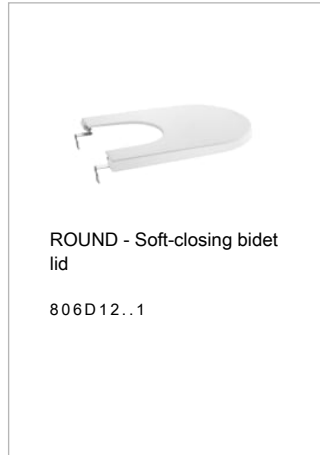

THE GAP

ROUND - Vitreous china wall-hung bidet

DIMENSIONS

| | |
|--------|--------|
| Length | 355 mm |
| Width | 540 mm |
| Height | 440 mm |

COLOURS AND FINISHES

00 White

TECHNICAL DRAWINGS

FEATURES

Back-to-wall

Bidet capacity (l): 6.3

Cover: Cover not included

Fixing kit: Included

Installation type: Wall-hung

Shape: Round

Taphole configuration: 1 taphole

Weight (Kg): 21

COMPATIBLE WITH

The Gap

The Gap collection provides a wide range of modern design options, including WCs, basins and bathroom vanity units to optimise any space. The extensive furniture range also includes perfect solutions for compact bathrooms as well base units for on countertop basins.