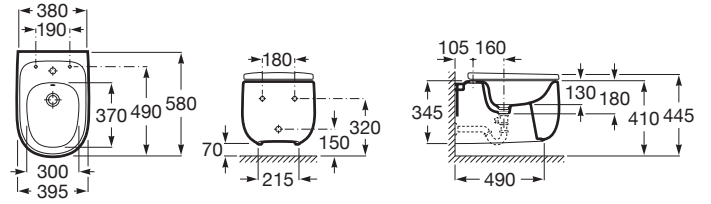

BEYOND

Vitreous china wall-hung bidet

DIMENSIONS

Length	395 mm
Width	580 mm
Height	345 mm

COLOURS AND FINISHES

00 White

TECHNICAL DRAWINGS

FEATURES

- Cover: Cover not included
- Fixing kit: Included
- Installation type: Wall-hung
- Shape: Soft
- Taphole configuration: 1 taphole

COMPATIBLE WITH

Soft-closing SUPRALIT® bidet lid

806B82..B

Concealed structure for WC and bidet