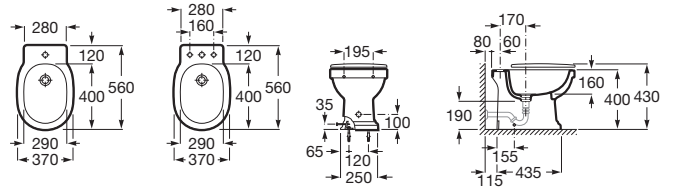

CARMEN

Vitreous china bidet

DIMENSIONS

Length 370 mm
 Width 560 mm
 Height 400 mm

COLOURS AND FINISHES

00 White

TECHNICAL DRAWINGS

FEATURES

- Cover: Cover not included
- Installation type: Floor-standing
- Shape: Round
- Tap hole configuration: 1 tap hole

COMPATIBLE WITH

Carmen

Carmen is a tribute to one of Roca's most iconic basins of the 1940s, which comes back with a clear vintage character to become a vitreous china and furniture collection with the latest innovations in the design of bathroom spaces.