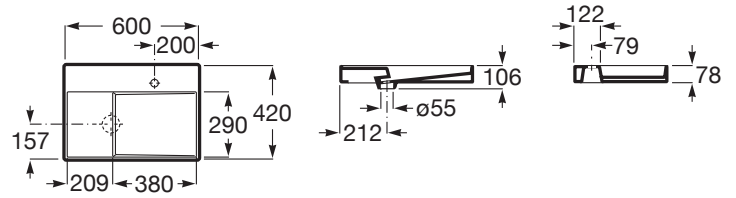

HORIZON

Over Countertop basin with taphole

TECHNICAL DRAWINGS

FEATURES

- Asymmetrical
- Basin capacity (l): 5
- Bowl depth (mm): 70
- Bowl position: Right
- Installation type: Bowl / On countertop
- Integrated shelf
- Material: Vitreous china
- Shape: Rectangular
- Waste: Included
- Weight (Kg): 13
- Without overflow